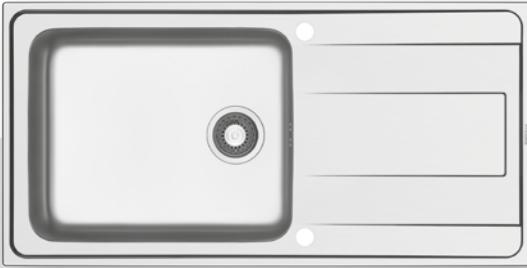

ALEA PLUS (100x50) 1B 1D

- Sink dimensions
  1000 x 500mm
- Bowl dimensions
  500 x 400 x 210mm
- Minimum base unit
  60cm
- Installation
  Inset (**EASYFIX**)
- Overflow
  Bowl
- Reversible

Finish	Ar. number	Bowl position	Waste valve	Packaging
POLISHED	107165301	Reversible 1+1 tap holes	Ø92mm	Cardboard sleeve

Suitable accessories

043001401 Glass chopping board	525009501 Wooden chopping board	521006301 Ø92mm waste valve cover

Suitable waste fittings

521097901 Pop up waste valve Ø92mm with bowl overflow	521097301 Waste valve Ø92mm with bowl overflow	521058301 Space saver siphon for sinks with 1 bowl	521055801 Siphon for sinks with 1 bowl

ALEA (100x50) 1 1/2B 1D

- Sink dimensions
  1000 x 500mm
- Bowl dimensions
  330 x 400 x 190mm / 170 x 290 x 130mm
- Minimum base unit
  60cm
- Installation
  Inset (**EASYFIX**)
- Overflow
  Bowl
- Reversible

Finish	Ar. number	Bowl position	Waste valves	Packaging
POLISHED	107158101	Reversible 1+1 tap holes	Ø92mm	Cardboard sleeve
LINEN	107161001	Reversible 1+1 tap holes	Ø92mm	Cardboard sleeve