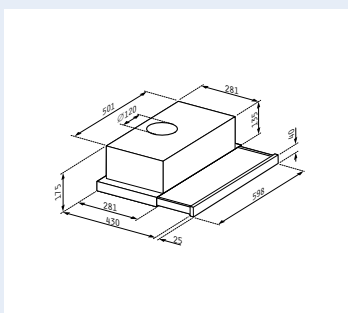

SPARE PARTS

📏 Metallic filter (20,4x48,3x8 cm) (1 item) - 065972501

📏 Metallic filter (18,85x48,3x8 cm) (1 item) - 065949701

📏 Metallic filter (14,85x48,3x8 cm) (1 item) - 065032801

🌀 Carbon filter set (2 items) - 065949201