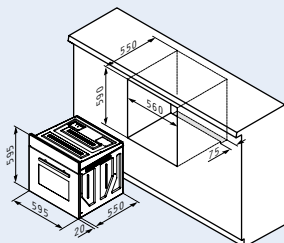

INSTALLATION