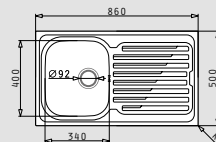

AMALTIA (86x50) 1B 1D

- Sink dimensions
860 x 500mm
- Bowl dimensions
340 x 400 x 190mm
- Minimum base unit
45cm
- Overflow
Bowl
- Installation
Inset (**EASYFIX**)
- Reversible

Finish	Ar. number	Bowl position	Waste valve	Packaging
POLISHED	107118001	Reversible No tap holes	Ø92mm	Cardboard sleeve
LINEN	107118901	Reversible No tap holes	Ø92mm	Cardboard sleeve