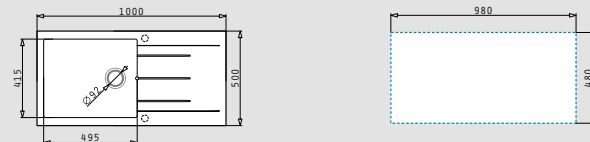

Color	Ar. number	Waste valve	Packaging
SNOW	079813811	Ø92mm	1 item / carton box
GRAPHITE CARBON	079813911	Ø92mm	1 item / carton box
DARK BEIGE	079814011	Ø92mm	1 item / carton box
IVORY	070103811	Ø92mm	1 item / carton box
INDUSTRIAL GREY	070104911	Ø92mm	1 item / carton box
IRON GREY	070037811	Ø92mm	1 item / carton box

Packaging includes: Waste valve & space saver siphon.