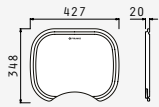

525004801

Wooden chopping board
for monoblock bowl
34x40cm