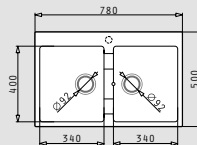

Color	Ar. number	Waste valve	Packaging
SNOW	070215911	Ø92mm	1 item / carton box
GRAPHITE CARBON	070201001	Ø92mm	1 item / carton box
DARK BEIGE	070200801	Ø92mm	1 item / carton box
IVORY	070216011	Ø92mm	1 item / carton box
INDUSTRIAL GREY	070200901	Ø92mm	1 item / carton box
IRON GREY	070216111	Ø92mm	1 item / carton box

Packaging includes: Waste valve, space saver siphon & wooden chopping board.