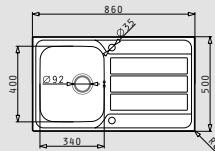

Suitable accessories

Suitable waste fittings