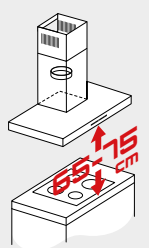

Installation for maximum performance

Did you know that if the cooker hood is fitted with an outlet pipe of more than 6 meters and 3 angles of 90°, its output is reduced by 50%? By following the above simple tips, you ensure the cookerhood's maximum performance by installing it correctly!