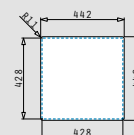

Flushmount installation