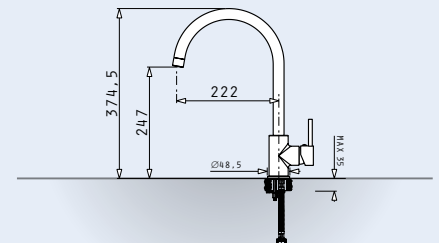

Spicato

Single lever mixer
with ceramic disc mechanism

Finish	Ar. Number

CHROME	090932901

NEW!

KITCHEN MIXERS