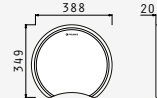

525003301

 Wooden chopping board
for bowl **Ø38,5cm**

525004901

 Wooden chopping board
for bowl **Ø36cm**

525005601

 Wooden chopping board
for **Titan**

525009501

 Wooden chopping board
for **Alea & Athena**