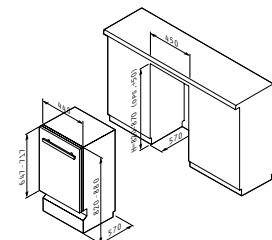

INSTALLATION