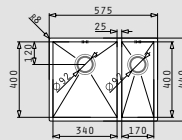

Finish	Ar. number	Installation type	Waste valve	Packaging
BRUSHED	100091530	Undermount	Ø92mm	1 item / carton box
BRUSHED	100091801	Flushmount	Ø92mm	1 item / carton box

Carton box includes: Waste valves & space saver siphon.

Undermount Installation