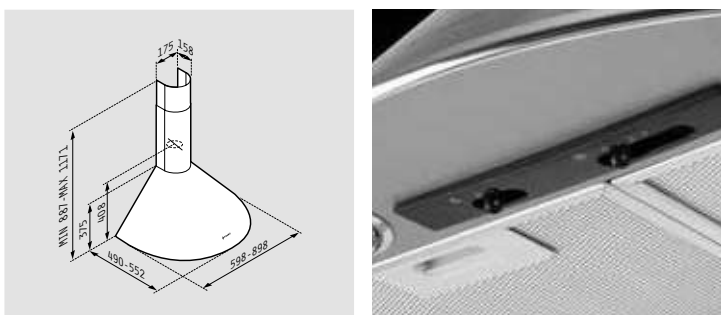

SPARE PARTS

- **Metallic filter (1 item) - 065945301**
- **Carbon filter set (2 items) - 065941301**