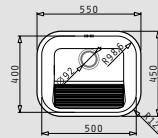

Finish	Ar. number	Waste valve	Packaging
POLISHED	101002001	Ø92mm	1 item / carton box

Carton box includes: Waste valve.