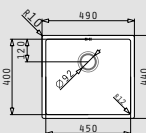

ASTRIS UNIVERSAL (45x40) 1B

NEW!

- Outer dimensions
490 x 440mm
- Bowl dimensions
450 x 400 x 200mm
- Minimum base unit
50cm
- Overflow
Bowl
- Installation
Inset, flushmount, undermount

Finish	Ar. number	Waste valve	Packaging
BRUSHED	101060301	Ø92mm	1 item / carton box
Carton box includes: Waste valve.			