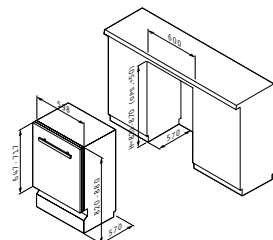

INSTALLATION