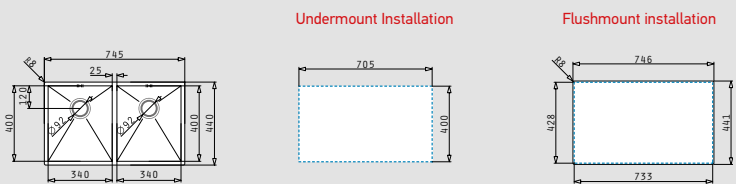

Cutout template supplied in packaging

Suitable accessories

043001701 Glass chopping board	043001201 Steel colander	521006301 Ø92mm waste valve cover		

Included waste fittings

X2 	X2 		Also suitable
521101701 Waste valve Ø92mm with bowl overflow for undermount installation	521102601 Waste valve Ø92mm with bowl overflow for flushmount installation	521058401 Space saver siphon for sinks with 2 bowls of equal depth	521102101 Pop up waste valve Ø92mm with bowl overflow

TETRAGON (86,5x44) 2B

- **Outer dimensions**
  865 x 440mm
- **Minimum base unit**
  90cm
- **Installation**
  Undermount, flushmount
- **Bowl dimensions**
  400 x 400 x 200mm / 400 x 400 x 200mm
- **Overflow**
  Bowl