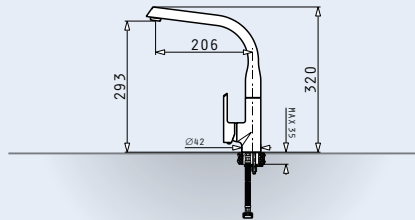

Mercurio

Single lever mixer
with ceramic disc mechanism

Finish	Ar. Number
CHROME	090926901