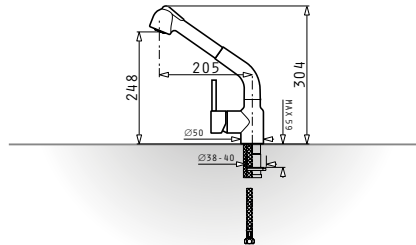

Balata

Single lever mixer with ceramic disc mechanism
& pull-out spray

Finish	Ar. Number
CHROME	095161001
SATIN	095161101
SNOW	095300301
GRAPHITE CARBON	095300401
DARK BEIGE	095162301
IVORY	090930901
INDUSTRIAL GREY	090931101
IRON GREY	090912201