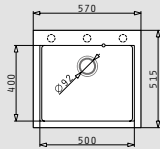

521001001
Waste valve Ø92mm

521058401
Space saver siphon for sinks with 2 bowls of equal depth

pyragranite siros series

INSET

UM TOTAL COVER

UM PARTIAL COVER

SIROS (57x51,5) 1B

- Sink dimensions
570 x 515mm
- Bowl dimensions
500 x 400 x 190mm
- Minimum base unit
60cm
- Installation
Inset, undermount
- Overflow
Bowl