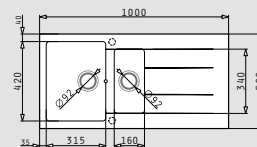

Color	Ar. number	Waste valve	Packaging
SNOW	070010511	Ø92mm	1 item / carton box
GRAPHITE CARBON	070010611	Ø92mm	1 item / carton box
DARK BEIGE	070010711	Ø92mm	1 item / carton box
IVORY	070149411	Ø92mm	1 item / carton box
INDUSTRIAL GREY	070149711	Ø92mm	1 item / carton box
IRON GREY	070038811	Ø92mm	1 item / carton box

NEW COLOR

NEW COLOR

Packaging includes: Waste valves & space saver siphon.