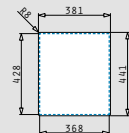

Flushmount installation