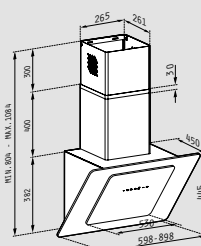

Vetrio Grey Glass

Width **60cm** Ar. Number **065039401**

Width **90cm** Ar. Number **065039701**

FEATURES

Material: **Inox & grey glass**

Width: **60cm / 90cm**

Extraction rate (IEC): **700m³/h**

Extraction rate (free flow): **1000m³/h**

Noise level: **41-68dB**

Motor: **230W**

Lighting: **LED spots**

Control: **Touch buttons**

Metallic filters: **1**

Energy class: **C**

SPARE PARTS

Metallic filter (1 item) - 065990401

Carbon filter set (2 items) - 065990601

Fiero White

Width **60cm** Ar. Number **065023301**

Width **90cm** Ar. Number **065023201**

FEATURES

Material: **White glass**

Width: **60cm / 90cm**

Extraction rate (IEC): **401m³/h**

Extraction rate (free flow): **650m³/h**

Noise level: **54-68dB**

Motor: **190W**

Lighting: **LED spots**

Control: **Touch buttons**

Metallic filters: **1**

Energy class: **D**

SPARE PARTS

Metallic filter for Fiero White 60cm (1 item) - 065979201

Metallic filter for Fiero White 60cm (1 item) - 065975201

Carbon filter set (2 items) - 065935901