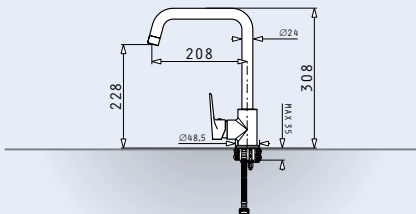

Daniele

Single lever mixer
with ceramic disc mechanism

Finish	Ar. Number

CHROME	090926701