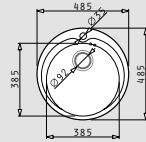

inset bowls

KIBA

- Sink dimensions
  Ø485mm
- Minimum base unit
  45cm
- Installation
  Inset (**EASYFIX**)
- Bowl dimensions
  Ø385 x 163mm
- Overflow
  Bowl

Finish	Ar. number	Tap holes	Waste valve	Packaging
POLISHED	100053701	1 tap hole	Ø92mm	10 items / carton box
LINEN	100053801	1 tap hole	Ø92mm	10 items / carton box