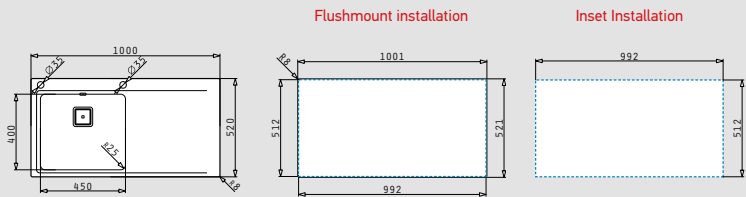

OLYNTHOS (100x52) 1B 1D LH

- Sink dimensions
  1000 x 520mm
- Bowl dimensions
  450 x 400 x 200mm
- Minimum base unit
  50cm
- Overflow
  Bowl
- Installation
  Flushmount, inset

Finish	Ar. number	Tap holes	Waste valve	Packaging
BRUSHED	108911401	2 tap holes	Square	1 item / carton box

Carton box includes: Pop up waste valve & siphon.

Suitable accessories				
	043001501 Glass chopping board		043001201 Steel colander	

Included waste fittings				
	521205401 Pop up square waste valve with bowl overflow		521055801 Siphon for sinks with 1 bowl	

OLYNTHOS (100x52) 1B 1D RH

- Sink dimensions
  1000 x 520mm
- Bowl dimensions
  450 x 400 x 200mm
- Minimum base unit
  50cm
- Overflow
  Bowl
- Installation
  Flushmount, inset

Finish	Ar. number	Tap holes	Waste valve	Packaging
BRUSHED	108911301	2 tap holes	Square	1 item / carton box

Carton box includes: Pop up waste valve & siphon.