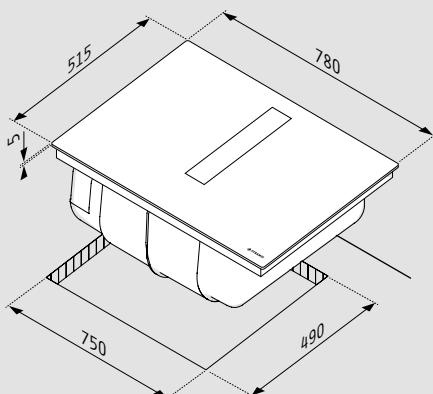

ZONES

4 Induction zones

Front left: **Ø16cm - 1200 / 1400W - BOOSTER**

Back left: **Ø20cm - 2300 / 3000W - BOOSTER**

Back right: **Ø20cm - 2300 / 3000W - BOOSTER**

Front right: **Ø16cm - 1200 / 1400W - BOOSTER**