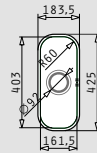

Finish	Ar. number	Waste valve	Packaging
POLISHED	100012701	Ø92mm	16 items / carton box