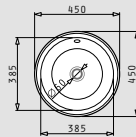

Finish	Ar. number	Waste valve	Packaging
BRUSHED	100025301	ø60mm	5 items / carton box