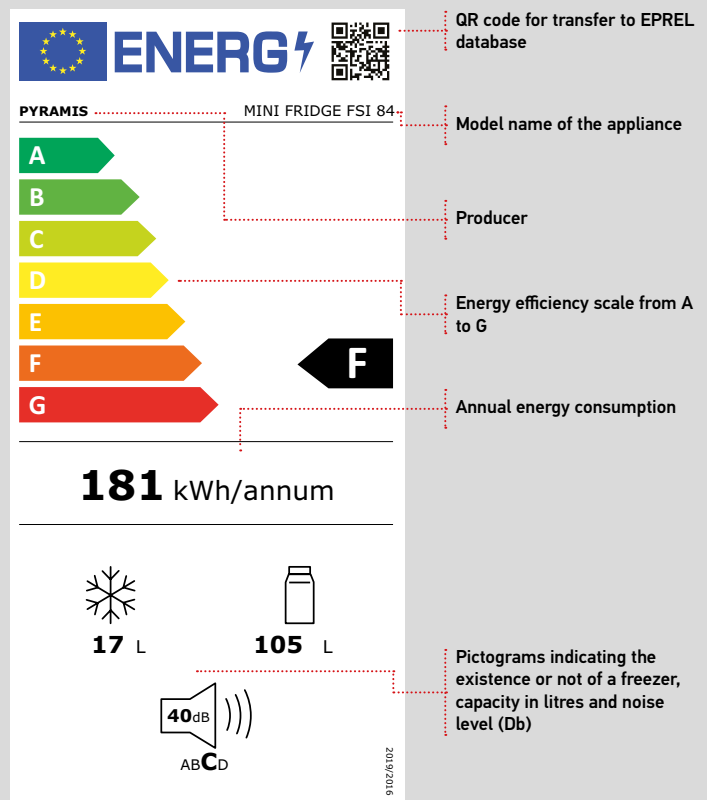

New energy label

As of 1st March 2021, the new version of the energy-EU label is in effect.

In the first phase, it will concern the category of refrigerators, freezers, washing machines, dishwashers, and TVs, while is expected to be extended to other categories in the coming next years. The adjusted energy rating, refers to a more simplified form of scale from A to the G, cancelling the pre-existing scale which included A+ A++ or A+++ ratings.

The purpose of this change is the easier access of consumers in energy information, so that they can control electricity consumption, the environmental awareness and the most sustainable consumer choices. At the same time, the electrical appliance industry is being activated for research and development of innovative products less energy consuming and more environmentally friendly.

The new energy label has a QR code, which can scan the consumer via smartphone and lead to the European database (EPREL), where he can find additional product information. In this way, the consumer will be able to compare products to find the product that suits better his needs.