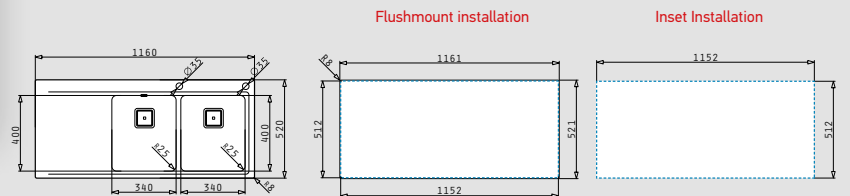

Suitable accessories				
	043001501 Glass chopping board		043001201 Steel colander	

Included waste fittings				
	521205401 Pop up square waste valve with bowl overflow		521205901 Square waste valve	
			521055101 Siphon for sinks with 2 bowls of equal depth