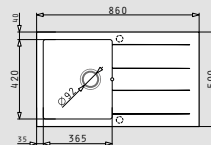

Suitable accessories

525005701
Wooden chopping board

043000901
Steel colander

Included waste fittings

521009001
Waste valve Ø92mm with bowl overflow

521058301
Space saver siphon for sinks with 1 bowl