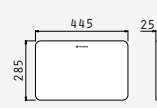

525003301

 Wooden chopping board
for bowl **Ø38,5cm**

525004901

 Wooden chopping board
for bowl **Ø36cm**

525005601

 Wooden chopping board
for **Titan**

525009501

 Wooden chopping board
for **Alea & Athena**