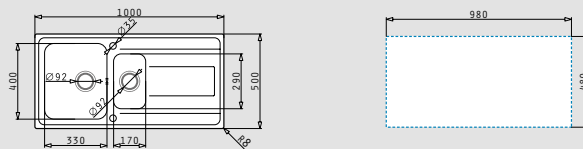

ALEA (100x50) 1 1/2B 1D

- Sink dimensions
1000 x 500mm
- Bowl dimensions
330 x 400 x 190mm / 170 x 290 x 130mm
- Minimum base unit
60cm
- Installation
Inset (**EASYFIX**)
- Overflow
Bowl
- Reversible

Finish	Ar. number	Bowl position	Waste valves	Packaging
POLISHED	107158101	Reversible 1+1 tap holes	Ø92mm	Cardboard sleeve
LINEN	107161001	Reversible 1+1 tap holes	Ø92mm	Cardboard sleeve