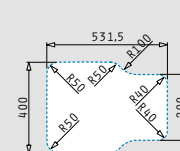

Suitable accessories

525006401 Steel basket	043001901 Steel colander	521006301 Ø92mm waste valve cover		

Included waste fittings

			Also suitable
521101701 Waste valve Ø92mm with bowl overflow	521097201 Waste valve Ø92mm	521058501 Space saver siphon for sinks with 2 bowls of unequal depth	521102101 Pop up waste valve Ø92mm with bowl overflow