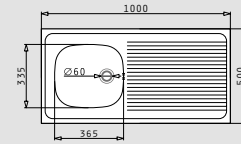

INTERNATIONAL (100x50) 1B 1D

- Sink dimensions
  1000 x 500mm
- Bowl dimensions
  365 x 335 x 150mm
- Minimum base unit
  45cm
- Installation
  Onset - **4 sides down**
- Overflow
  Bowl
- Reversible