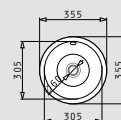

Finish	Ar. number	Waste valve	Packaging
BRUSHED	100025201	ø60mm	5 items / carton box