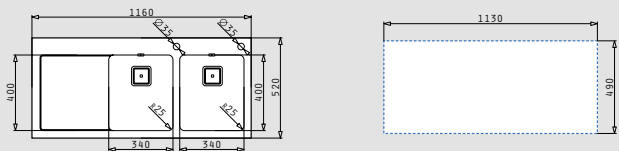

Suitable accessories	043001701 Glass chopping board	043001201 Steel colander			

Included waste fittings	521205401 Pop up square waste valve with bowl overflow	521205501 Square waste valve with bowl overflow	521055101 Siphon for sinks with 2 bowls of equal depth