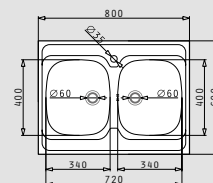

INTERNATIONAL (80x60) 2B

- Sink dimensions
  800 x 600mm
- Bowl dimensions
  340 x 400 x 150mm / 340 x 400 x 150mm
- Minimum base unit
  80cm
- Overflow
  Bowl
- Installation
  Onset - 3 sides down