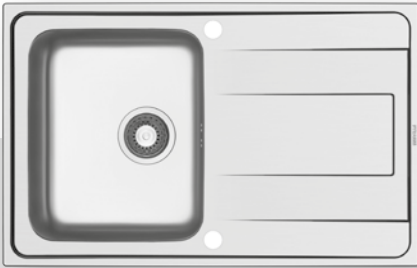

alea series

ALEA (79x50) 1B 1D

- Sink dimensions
790 x 500mm
- Bowl dimensions
330 x 400 x 190mm
- Minimum base unit
45cm
- Installation
Inset (**EASYFIX**)
- Bowl position
Reversible
- Overflow
Bowl
- Reversible