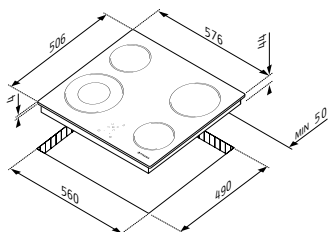

Rear right: $\varnothing 18\text{cm}$ - 1800W

Front right: $\varnothing 14,5\text{cm}$ - 1200W

INSTALLATION

Hob 58HL 536 Touch with Inox Frame

Ar. Number
030057801

FEATURES

Dimensions: 576 x 506 x 44mm

Touch controls