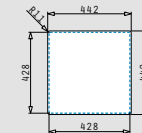

Flushmount installation