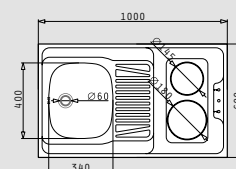

Built-In Hobs

- 1 Rapid Cooking Plate 145mm, 1500W
- 1 Normal Cooking Plate 180mm, 1500W
- Ready to plug in
- Silicon Safety Cable
- Function Light Indicator
- 2 Switches of 7 Levels