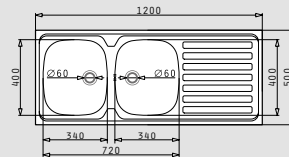

stainless steel sinks

INTERNATIONAL (120x50) 2B 1D

- Sink dimensions
  1200 x 500mm
- Bowl dimensions
  340 x 400 x 150mm / 340 x 400 x 150mm
- Minimum base unit
  80cm
- Installation
  Onset - 4 sides down
- Overflow
  Bowl
- Reversible