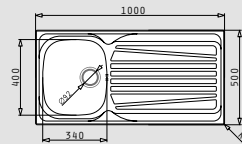

stainless steel sinks

SPARTA (100x50) 1B 1D

- Sink dimensions
  1000 x 500mm
- Bowl dimensions
  340 x 400 x 150mm
- Minimum base unit
  45cm
- Installation
  Inset (**EASYFIX**)
- Bowl position
  340 x 400 x 150mm
- Overflow
  Bowl
- Reversible

Finish	Ar. number	Bowl position	Waste valve	Packaging
SATIN	100165901	Reversible No tap holes	Ø92mm	Cardboard sleeve

Suitable accessories		Suitable waste fittings	
525004801 Wooden chopping board	525002801 Steel basket	521097301 Waste valve Ø92mm with bowl overflow	521055801 Siphon for sinks with 1 bowl

SPARTA (100x50) 1 1/2B 1D

- Sink dimensions
  1000 x 500mm
- Bowl dimensions
  340 x 400 x 150mm / 160 x 300 x 90mm
- Minimum base unit
  60cm
- Installation
  Inset (**EASYFIX**)
- Bowl position
  340 x 400 x 150mm / 160 x 300 x 90mm
- Overflow
  Bowl
- Reversible

Finish	Ar. number	Bowl position	Waste valves	Packaging
SATIN	100125801	Reversible No tap holes	Ø92mm	Cardboard sleeve
LINEN	100130301	Reversible No tap holes	Ø92mm	Cardboard sleeve