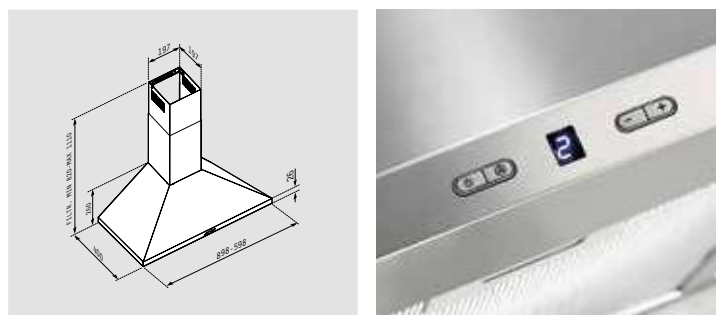

SPARE PARTS

- **Metallic filter (1 item) - 065951601**
- **Carbon filter set (2 items) - 065941201**