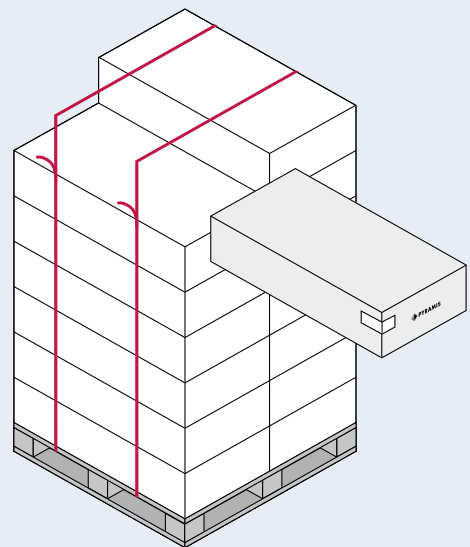

PALLET OF SINKS INDIVIDUALLY PACKED IN SLEEVES

A

PALLET OF SINKS INDIVIDUALLY PACKED IN SLEEVES

B

PALLET OF SINKS MULTIPACKED IN CARTON BOXES

C

PALLET OF SINKS INDIVIDUALLY PACKED IN CARTON BOXES

D