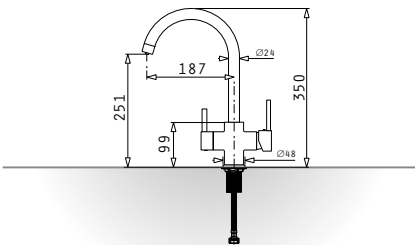

Dolore

Dual lever mixer with ceramic disc mechanism and purifying water filter connection

Finish	Ar. Number
CHROME	090940101