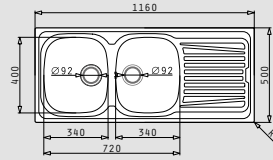

SPARTA (116x50) 2B 1D

- Sink dimensions
  1160 x 500mm
- Bowl dimensions
  340 x 400 x 150mm / 340 x 400 x 150mm
- Minimum base unit
  80cm
- Installation
  Inset (**EASYFIX**)
- Bowl position
  Reversible
- Overflow
  Bowl
- Reversible

Finish	Ar. number	Bowl position	Waste valve	Packaging
SATIN	100129901	Reversible No tap holes	Ø92mm	Cardboard sleeve
LINEN	100130801	Reversible No tap holes	Ø92mm	Cardboard sleeve

Suitable accessories

Suitable waste fittings