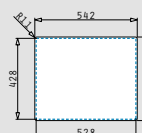

Flushmount installation