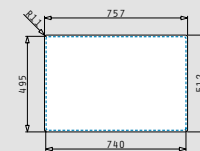

Suitable accessories								
	043001701 Glass chopping board	043001201 Steel colander	521006301 Ø92mm waste valve cover					
Included waste fittings								
	521102601 Waste valve Ø92mm with bowl overflow	521058301 Space saver siphon for sinks with 1 bowl						
Also suitable								
							521102101 Pop up waste valve Ø92mm with bowl overflow