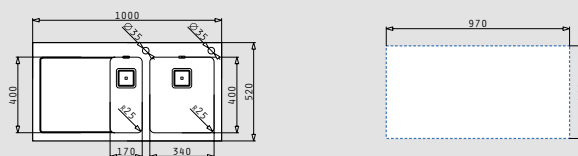

Suitable accessories				
	043001701 Glass chopping board		043001201 Steel colander	

Included waste fittings				
	521205401 Pop up square waste valve with bowl overflow		521205501 Square waste valve with bowl overflow	
	521055201 Siphon for sinks with 2 bowls of unequal depth