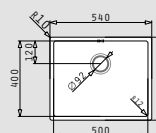

Finish	Ar. number	Installation type	Waste valve	Packaging
COPPER	101055601	Undermount	Ø92mm	1 item / carton box
COPPER	101055901	Flushmount	Ø92mm	1 item / carton box

Carton box includes: Waste valve.

Undermount installation