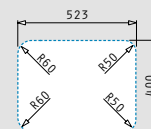

Suitable accessories						Included waste fittings				Also suitable	
	525006401 Steel basket	521006301 Ø92mm waste valve cover					521101701 Waste valve Ø92mm with bowl overflow	521097201 Waste valve Ø92mm	521058501 Space saver siphon for sinks with 2 bowls of unequal depth		521102101 Pop up waste valve Ø92mm with bowl overflow