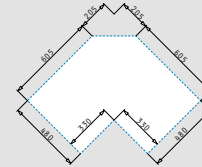

CELESTE LH

- Sink dimensions
  830 x 830mm
- Minimum base unit
  80cm
- Installation
  Inset
- Bowl dimensions
  340 x 390 x 210mm / 330 x 330 x 215mm
- Overflow
  Bowl

Finish	Ar. number	Bowl position	Waste valves	Packaging
POLISHED	101000101	Bowls left 1 tap hole	Ø92mm	1 item / carton box
LINEN	101000301	Bowls left 1 tap hole	Ø92mm	1 item / carton box

Suitable accessories

Included waste fittings

X2

CELESTE RH

- Sink dimensions
  830 x 830mm
- Minimum base unit
  80cm
- Installation
  Inset
- Bowl dimensions
  330 x 330 x 215mm / 340 x 390 x 210mm
- Overflow
  Bowl

Finish	Ar. number	Bowl position	Waste valves	Packaging
POLISHED	101000001	Bowls right 1 tap hole	Ø92mm	1 item / carton box
LINEN	101000201	Bowls right 1 tap hole	Ø92mm	1 item / carton box

Suitable accessories

Included waste fittings

X2