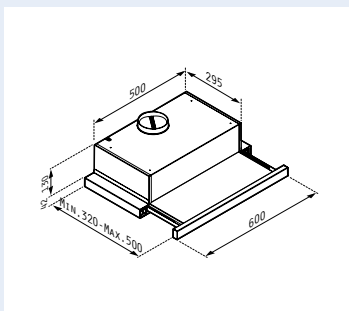

SPARE PARTS

📏 **Metallic filter (20,4x48,3x8 cm) (1 item) - 065972501**

📏 **Metallic filter (18,85x48,3x8 cm) (1 item) - 065949701**

📏 **Metallic filter (14,85x48,3x8 cm) (1 item) - 065990801**

🌀 **Carbon filter set (2 items) - 065949201**