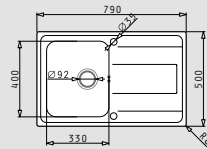

ALEA (79x50) 1B 1D

- Sink dimensions
  790 x 500mm
- Bowl dimensions
  330 x 400 x 190mm
- Minimum base unit
  45cm
- Installation
  Inset (**EASYFIX**)
- Bowl position
  Reversible
- Overflow
  Bowl
- Reversible

Finish	Ar. number	Bowl position	Waste valve	Packaging
POLISHED	107158601	Reversible 1+1 tap holes	Ø92mm	Cardboard sleeve
LINEN	107160801	Reversible 1+1 tap holes	Ø92mm	Cardboard sleeve

Suitable accessories

043001401 Glass chopping board	525009501 Wooden chopping board	525006401 Steel basket	521006301 Ø92mm waste valve cover

Suitable waste fittings

521097901 Pop up waste valve Ø92mm with bowl overflow	521097301 Waste valve Ø92mm with bowl overflow	521058301 Space saver siphon for sinks with 1 bowl	521055801 Siphon for sinks with 1 bowl

ALEA (79x50) 2B

- Sink dimensions
  790 x 500mm
- Bowl dimensions
  330 x 400 x 190mm / 330 x 400 x 190mm
- Minimum base unit
  80cm
- Installation
  Inset (**EASYFIX**)
- Bowl position
  Reversible
- Overflow
  Bowl

Finish	Ar. number	Tap holes	Waste valves	Packaging
POLISHED	107157601	1 tap hole	Ø92mm	Cardboard sleeve
LINEN	107160701	1 tap hole	Ø92mm	Cardboard sleeve

Suitable accessories

043001401 Glass chopping board	525009501 Wooden chopping board	525006401 Steel basket	521006301 Ø92mm waste valve cover

Suitable waste fittings

521097901 Pop up waste valve Ø92mm with bowl overflow	521097301 Waste valve Ø92mm with bowl overflow	521097201 Waste valve Ø92mm	521058401 Space saver siphon for sinks with 2 bowls of equal depth	521055101 Siphon for sinks with 2 bowls of equal depth