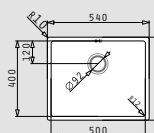

Finish	Ar. number	Installation type	Waste valve	Packaging
GUN METAL	101055501	Undermount	Ø92mm	1 item / carton box
GUN METAL	101055801	Flushmount	Ø92mm	1 item / carton box

Carton box includes: Waste valve.

Undermount Installation