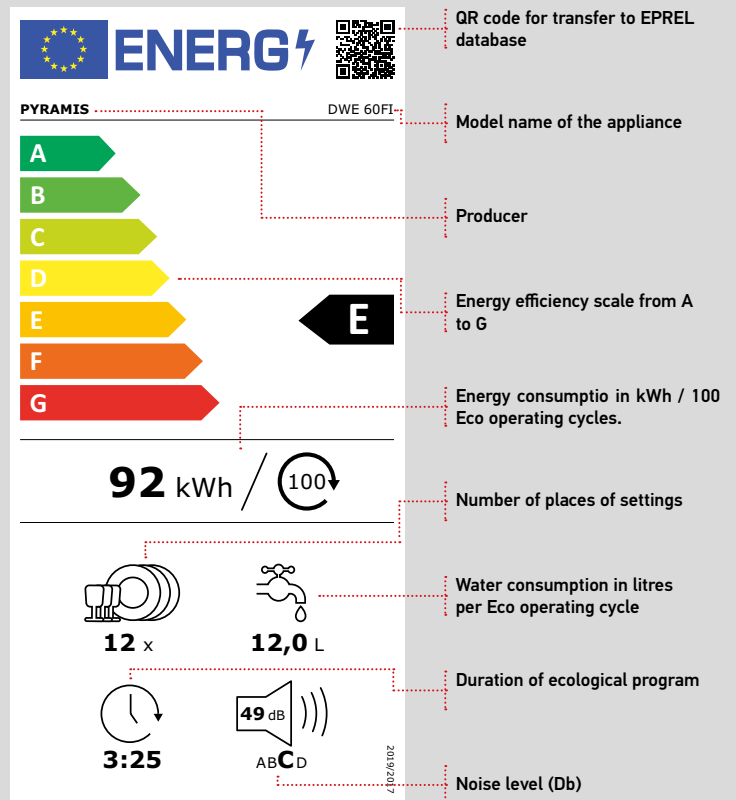

New energy label

As of 1st March 2021, the new version of the energy-EU label is in effect.

In the first phase, it will concern the category of refrigerators, freezers, washing machines, dishwashers, and TVs, while is expected to be extended to other categories in the coming next years. The adjusted energy rating, refers to a more simplified form of scale from A to the G, cancelling the pre-existing scale which included A+ A++ or A+++ ratings.

The purpose of this change is the easier access of consumers in energy information, so that they can control electricity consumption, the environmental awareness and the most sustainable consumer choices. At the same time, the electrical appliance industry is being activated for research and development of innovative products less energy consuming and more environmentally friendly.

The new energy label has a QR code, which can scan the consumer via smartphone and lead to the European database (EPREL), where he can find additional product information. In this way, the consumer will be able to compare products to find the product that suits better his needs.