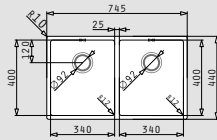

Also suitable

521102101
Pop up waste valve Ø92mm with bowl overflow

ASTRIS UNIVERSAL (74,5x44) 2B

NEW!

- Outer dimensions
745 x 440mm
- Bowl dimensions
340 x 400 x 200mm / 340 x 400 x 200mm
- Minimum base unit
80cm
- Overflow
Bowl
- Installation
Inset, flushmount, undermount