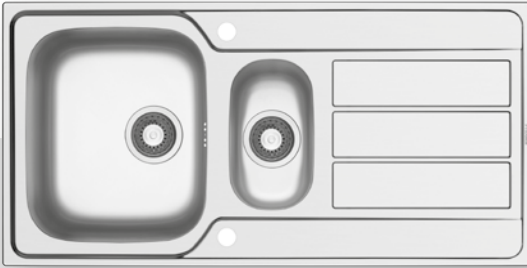

ATHENA EXTRA (100x50) 1 1/2B 1D

- Sink dimensions
  1000 x 500mm
- Minimum base unit
  60cm
- Installation
  Inset (**EASYFIX**)
- Bowl dimensions
  340 x 400 x 190mm / 165 x 290 x 130mm
- Overflow
  Bowl
- Reversible