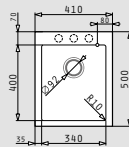

ISTROS (41x50) 1B

- Sink dimensions
  410 x 500mm
- Minimum base unit
  40cm
- Installation
  Inset
- Bowl dimensions
  340 x 400 x 200mm
- Overflow
  Bowl

NEW COLOR

NEW COLOR

Color	Ar. number	Waste valve	Packaging
SNOW	070043111	Ø92mm	1 item / carton box
GRAPHITE CARBON	070043211	Ø92mm	1 item / carton box
DARK BEIGE	070043311	Ø92mm	1 item / carton box
IVORY	070107711	Ø92mm	1 item / carton box
INDUSTRIAL GREY	070107611	Ø92mm	1 item / carton box
IRON GREY	070043611	Ø92mm	1 item / carton box

Packaging includes: Waste valve & space saver siphon.

Suitable accessories				
	043001701 Glass chopping board			

Included waste fittings				
	521009001 Waste valve Ø92mm with bowl overflow		521058301 Space saver siphon for sinks with 1 bowl	

ISTROS (46x50) 1B

- Sink dimensions
  460 x 500mm
- Minimum base unit
  45cm
- Installation
  Inset
- Bowl dimensions
  400 x 400 x 200mm
- Overflow
  Bowl

NEW COLOR

NEW COLOR

Color	Ar. number	Waste valve	Packaging
SNOW	070043711	Ø92mm	1 item / carton box
GRAPHITE CARBON	070043811	Ø92mm	1 item / carton box
DARK BEIGE	070043911	Ø92mm	1 item / carton box
IVORY	070108011	Ø92mm	1 item / carton box
INDUSTRIAL GREY	070107911	Ø92mm	1 item / carton box
IRON GREY	070044211	Ø92mm	1 item / carton box

Packaging includes: Waste valve & space saver siphon.