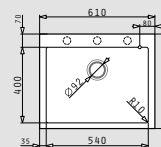

Color	Ar. number	Waste valve	Packaging
SNOW	070044911	Ø92mm	1 item / carton box
GRAPHITE CARBON	070045011	Ø92mm	1 item / carton box
DARK BEIGE	070045111	Ø92mm	1 item / carton box
IVORY	070103911	Ø92mm	1 item / carton box
INDUSTRIAL GREY	070139011	Ø92mm	1 item / carton box
IRON GREY	070045411	Ø92mm	1 item / carton box

NEW COLOR

NEW COLOR

Packaging includes: Waste valve & space saver siphon.