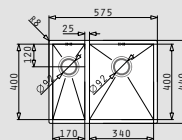

Finish	Ar. number	Installation type	Waste valve	Packaging
BRUSHED	100091430	Undermount	Ø92mm	1 item / carton box
BRUSHED	100091701	Flushmount	Ø92mm	1 item / carton box

Carton box includes: Waste valves & space saver siphon.

Undermount Installation