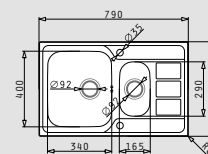

Suitable accessories	043001401	525009501	100060001	525000201	521006301
	Glass chopping board	Wooden chopping board	Steel colander	Transparent colander	Ø92mm waste valve cover

Suitable waste fittings	521097901	521097301	521097201	521058501	521055201
	Pop up waste valve Ø92mm with bowl overflow	Waste valve Ø92mm with bowl overflow	Waste valve Ø92mm	Space saver siphon for sinks with 2 bowls of unequal depth	Siphon for sinks with 2 bowls of unequal depth