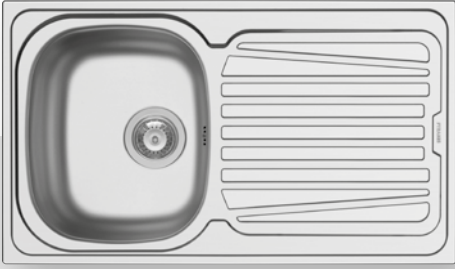

SPARTA (86x50) 1B 1D

- Sink dimensions
  860 x 500mm
- Bowl dimensions
  340 x 400 x 150mm
- Minimum base unit
  45cm
- Installation
  Inset (**EASYFIX**)
- Bowl position
  Reversible
  No tap holes
- Overflow
  Bowl
- Reversible

Finish	Ar. number	Bowl position	Waste valve	Packaging
SATIN	100129801	Reversible No tap holes	Ø92mm	Cardboard sleeve
LINEN	100131001	Reversible No tap holes	Ø92mm	Cardboard sleeve

Suitable accessories

Suitable waste fittings

SPARTA (86x50) 2B

- Sink dimensions
  860 x 500mm
- Bowl dimensions
  340 x 400 x 150mm / 340 x 400 x 150mm
- Minimum base unit
  80cm
- Installation
  Inset (**EASYFIX**)
- Bowl position
  1 tap hole
- Overflow
  Bowl
- Waste valves
  Ø92mm

Finish	Ar. number	Tap holes	Waste valves	Packaging
SATIN	100133001	1 tap hole	Ø92mm	Cardboard sleeve