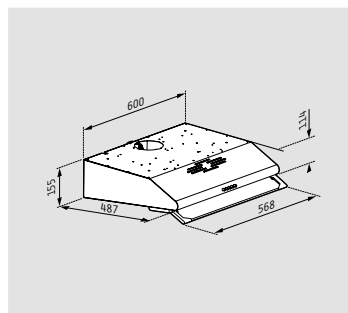

SPARE PARTS

- **Metallic filter (1 item) - 065962301**
- **Carbon filter set (2 items) - 065949201**