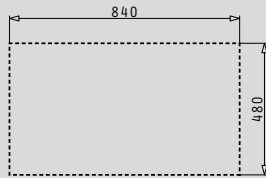

Installation

Cut out drawing

Is a guide which helps the accurate cutting of the worktop. It includes the cutout length and width of the relevant model for inset, undermount or flushmount fitting. It is suggested to make a cut out test by installing the sink into a low-cost surface before proceeding with the cutting of the final surface.