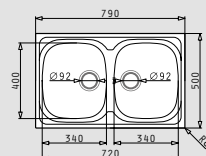

Suitable accessories	Suitable waste fittings
525004801 Wooden chopping board	525002801 Steel basket
	521097301 Waste valve Ø92mm with bowl overflow
	521097201 Waste valve Ø92mm
	521055101 Siphon for sinks with 2 bowls of equal depth