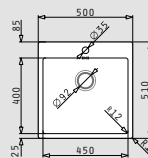

Suitable accessories

043001701 Glass chopping board	043001201 Steel colander	521006301 Ø92mm waste valve cover		

Included waste fittings

521102601 Waste valve Ø92mm with bowl overflow	521058301 Space saver siphon for sinks with 1 bowl		

Also suitable

521102101 Pop up waste valve Ø92mm with bowl overflow