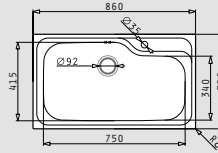

TITAN (86x50) 1B

- Sink dimensions
  860 x 500mm
- Bowl dimensions
  750 x 415 x 210mm
- Minimum base unit
  90cm
- Overflow
  Bowl
- Installation
  Inset (**EASYFIX**)

Finish	Ar. number	Tap holes	Waste valve	Packaging
SATIN	100138201	1 tap hole	Ø92mm	Cardboard sleeve
LINEN	100138301	1 tap hole	Ø92mm	Cardboard sleeve

Suitable accessories

Suitable waste fittings