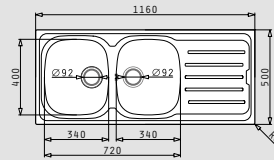

stainless steel sinks

VERA (116x50) 2B 1D

- Sink dimensions
  1160 x 500mm
- Bowl dimensions
  340 x 400 x 150mm / 340 x 400 x 150mm
- Minimum base unit
  80cm
- Installation
  Inset (**EASYFIX**)
- Bowl position
  Reversible
- Overflow
  Bowl
- Reversible

Finish	Ar. number	Bowl position	Waste valve	Packaging
SATIN	100177701	Reversible No tap holes	Ø92mm	Cardboard sleeve
LINEN	100178001	Reversible No tap holes	Ø92mm	Cardboard sleeve

Suitable accessories					Suitable waste fittings					
 525004801 Wooden chopping board	 525002801 Steel basket				 521097301 Waste valve Ø92mm with bowl overflow	 521097201 Waste valve Ø92mm	 521055101 Siphon for sinks with 2 bowls of equal depth