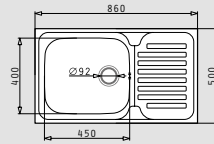

DORIAN (86x50) 1B 1D

- Sink dimensions
  860 x 500mm
- Bowl dimensions
  450 x 400 x 210mm
- Minimum base unit
  50cm
- Installation
  Inset (**EASYFIX**)
- Bowl position
  450 x 400 x 210mm
- Overflow
  Bowl
- Reversible

Finish	Ar. number	Bowl position	Waste valve	Packaging
POLISHED	105060201	Reversible no tap holes	Ø92mm	Cardboard sleeve

Suitable accessories

525005201 Wooden chopping board				

Suitable waste fittings

521097901 Pop up waste valve Ø92mm with bowl overflow	521097301 Waste valve Ø92mm with bowl overflow	521058301 Space saver siphon for sinks with 1 bowl	521055801 Siphon for sinks with 1 bowl	

DORIAN (86x50) 2B

- Sink dimensions
  860 x 500mm
- Bowl dimensions
  400 x 400 x 210mm / 340 x 400 x 190mm
- Minimum base unit
  80cm
- Installation
  Inset (**EASYFIX**)
- Bowl position
  400 x 400 x 210mm / 340 x 400 x 190mm
- Overflow
  Bowl
- Reversible

Finish	Ar. number	Bowl position	Waste valves	Packaging
POLISHED	107158501	Reversible no tap holes	Ø92mm	Cardboard sleeve

Suitable accessories

525005201 Wooden chopping board	525004001 Steel basket (for 40x40cm bowl)	525004201 Steel basket (for 34x40cm bowl)		

Suitable waste fittings

521097901 Pop up waste valve with bowl overflow	521097301 Waste valve Ø92mm with bowl overflow	521097201 Waste valve Ø92mm	521058501 Space saver siphon for sinks with 2 bowls of unequal depth	521055201 Siphon for sinks with 2 bowls of unequal depth