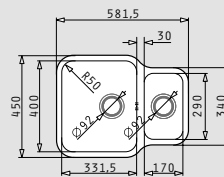

Suitable accessories

525006401 Steel basket	043001901 Steel colander	521006301 Ø92mm waste valve cover		

Included waste fittings

			Also suitable
521101701 Waste valve Ø92mm with bowl overflow	521097201 Waste valve Ø92mm	521058501 Space saver siphon for sinks with 2 bowls of unequal depth	521102101 Pop up waste valve Ø92mm with bowl overflow