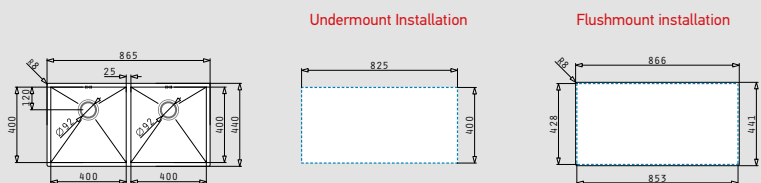

Cutout template supplied in packaging

Suitable accessories

043001701 Glass chopping board	043001201 Steel colander	521006301 Ø92mm waste valve cover		

Included waste fittings

X2 	X2 		Also suitable
521101701 Waste valve Ø92mm with bowl overflow for undermount installation	521102601 Waste valve Ø92mm with bowl overflow for flushmount installation	521144201 Space saver siphon for sinks with 2 bowls of equal depth	521102101 Pop up waste valve Ø92mm with bowl overflow