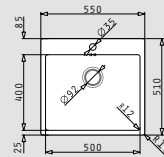

Suitable accessories								
	043001701 Glass chopping board	043001201 Steel colander	521006301 Ø92mm waste valve cover					
Included waste fittings								
	521102601 Waste valve Ø92mm with bowl overflow	521058301 Space saver siphon for sinks with 1 bowl						
Also suitable								
							521102101 Pop up waste valve Ø92mm with bowl overflow	

ISTROS FM (75,5x51) 1B

- Sink dimensions
  755 x 510mm
- Minimum base unit
  80cm
- Installation
  Flushmount
- Bowl dimensions
  705 x 400 x 200mm
- Overflow
  Bowl