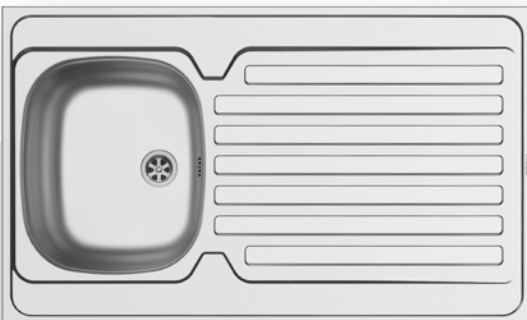

521055801
Siphon for sinks with 1 bowl

INTERNATIONAL (100x60) 1B 1D

- Sink dimensions
1000 x 600mm
- Bowl dimensions
340 x 400 x 150mm
- Minimum base unit
45cm
- Installation
Onset - **4 sides down**
- Overflow
Bowl
- Reversible