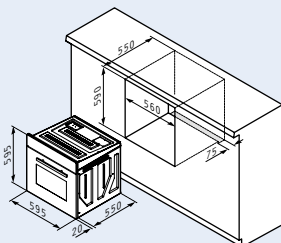

INSTALLATION