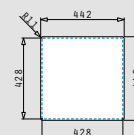

Flushmount installation