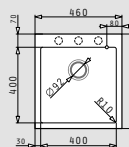

Suitable accessories				
	043001701 Glass chopping board		525005701 Wooden chopping board	
			043000901 Steel colander	

Included waste fittings				
	521009001 Waste valve Ø92mm with bowl overflow		521058301 Space saver siphon for sinks with 1 bowl