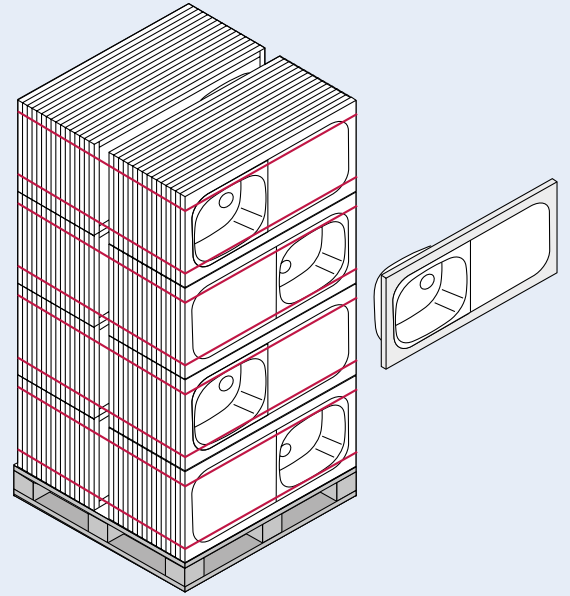

B

PALLET OF SINKS MULTIPACKED IN CARTON BOXES