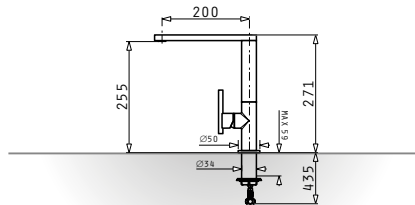

Grazia

Single lever mixer with ceramic disc mechanism

Finish	Ar. Number
CHROME	090911701
CHROME & CARBON	090920501
CHROME & BEIGE	090920601