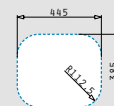

inset bowls

KIBA

- Sink dimensions
  Ø485mm
- Minimum base unit
  45cm
- Installation
  Inset (**EASYFIX**)
- Bowl dimensions
  Ø385 x 163mm
- Overflow
  Bowl

Finish	Ar. number	Tap holes	Waste valve	Packaging
POLISHED	100053701	1 tap hole	Ø92mm	10 items / carton box
LINEN	100053801	1 tap hole	Ø92mm	10 items / carton box

Suitable accessories

Suitable waste fittings

KIBA SQUARE

- Sink dimensions
  465 x 405mm
- Minimum base unit
  45cm
- Installation
  Inset (**EASYFIX**)
- Bowl dimensions
  400 x 340 x 150mm
- Overflow
  Bowl

Finish	Ar. number	Waste valve	Packaging
POLISHED	100080101	Ø92mm	10 items / carton box

Suitable accessories

Suitable waste fittings