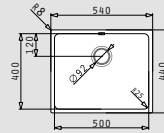

LYDIA (50x40) 1B

- **Outer dimensions**
540 x 440mm
- **Minimum base unit**
60cm
- **Installation**
Undermount
- **Bowl dimensions**
500 x 400 x 200mm
- **Overflow**
Bowl

Finish	Ar. number	Waste valve	Packaging
POLISHED	101046301	Ø92mm	1 item / carton box
Carton box includes: Waste valve.			