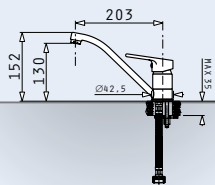

CHROME

090933101

NEW!

Melisma

Single lever mixer
with ceramic disc mechanism

Finish

Ar. Number

CHROME