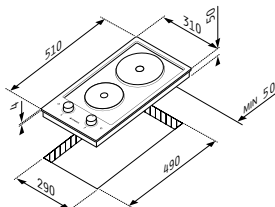

INSTALLATION