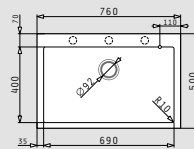

Color	Ar. number	Waste valve	Packaging
SNOW	070045511	Ø92mm	1 item / carton box
GRAPHITE CARBON	070045611	Ø92mm	1 item / carton box
DARK BEIGE	070045711	Ø92mm	1 item / carton box
IVORY	070105711	Ø92mm	1 item / carton box
INDUSTRIAL GREY	070108411	Ø92mm	1 item / carton box
IRON GREY	070046011	Ø92mm	1 item / carton box

Packaging includes: Waste valve & space saver siphon.