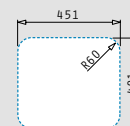

stainless steel sinks

RELIA (40x40) 1B

- Sink dimensions
  436 x 436mm
- Bowl dimensions
  401 x 401 x 190mm
- Minimum base unit
  45cm
- Overflow
  Bowl
- Installation
  Undermount

Finish	Ar. number	Waste valve	Packaging
POLISHED	101062401	Ø92mm	8 items / carton box

Suitable accessories

Suitable waste fittings

RELIA (45x40) 1B

- Sink dimensions
  488 x 438mm
- Bowl dimensions
  451 x 401 x 190mm
- Minimum base unit
  50cm
- Overflow
  Bowl
- Installation
  Undermount

Finish	Ar. number	Waste valve	Packaging
POLISHED	101062501	Ø92mm	5 items / carton box

Suitable accessories

Suitable waste fittings