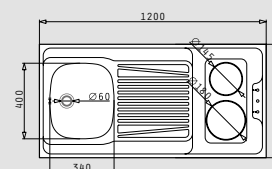

Suitable accessories

Included waste fittings