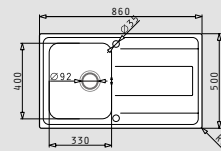

stainless steel sinks

ALEA (86x50) 1B 1D

- Sink dimensions
860 x 500mm
- Minimum base unit
45cm
- Installation
Inset (**EASYFIX**)
- Bowl dimensions
330 x 400 x 190mm
- Overflow
Bowl
- Reversible

Finish	Ar. number	Bowl position	Waste valve	Packaging
POLISHED	107158401	Reversible 1+1 tap holes	Ø92mm	Cardboard sleeve
LINEN	107160901	Reversible 1+1 tap holes	Ø92mm	Cardboard sleeve