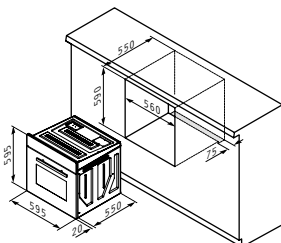

INSTALLATION