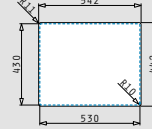

Flushmount installation