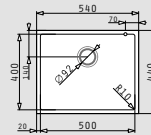

Color	Ar. number	Waste valve	Packaging
SNOW	070066511	Ø92mm	1 item / carton box
GRAPHITE CARBON	070066611	Ø92mm	1 item / carton box
DARK BEIGE	070066711	Ø92mm	1 item / carton box
IVORY	070111111	Ø92mm	1 item / carton box
INDUSTRIAL GREY	070108611	Ø92mm	1 item / carton box
IRON GREY	070067011	Ø92mm	1 item / carton box

NEW COLOR

NEW COLOR

Packaging includes: Waste valve & space saver siphon.