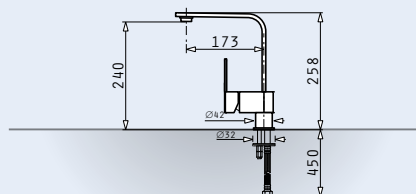

Espresso

Single lever mixer
with ceramic disc mechanism

Finish	Ar. Number

CHROME	090900201