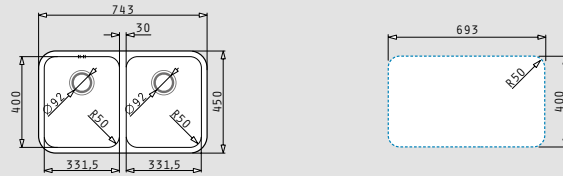

Suitable accessories

525006401 Steel basket	521006301 Ø92mm waste valve cover			

Included waste fittings

			Also suitable	
521101701 Waste valve Ø92mm with bowl overflow	521097201 Waste valve Ø92mm	521058401 Space saver siphon for sinks with 2 bowls of equal depth		521102101 Pop up waste valve Ø92mm with bowl overflow

RELIA (91x45) 2B

- Outer dimensions
  911,5 x 450mm
- Bowl dimensions
  500 x 400 x 180mm / 331,5 x 400 x 180mm
- Minimum base unit
  90cm
- Overflow
  Bowl
- Installation
  Undermount