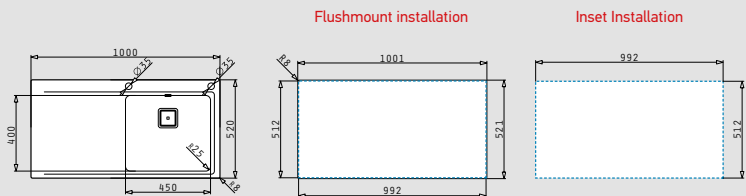

Suitable accessories				
	043001501 Glass chopping board		043001201 Steel colander	

Included waste fittings				
	521205401 Pop up square waste valve with bowl overflow		521055801 Siphon for sinks with 1 bowl