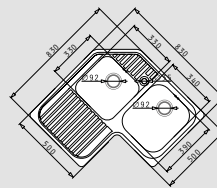

Suitable accessories

Included waste fittings

X2