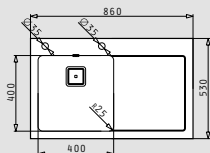

crystalon series

CRYSTALON (86x53) 1B 1D BLACK LH

- Sink dimensions
860 x 530mm
- Bowl dimensions
400 x 400 x 200mm
- Minimum base unit
50cm
- Installation
Inset
- Overflow
Bowl

Finish	Ar. number	Tap holes	Waste valve	Packaging
STEEL & BLACK GLASS	109504330	2 tap holes	Square	1 item / carton box
Carton box includes: Pop up waste valve & siphon.				