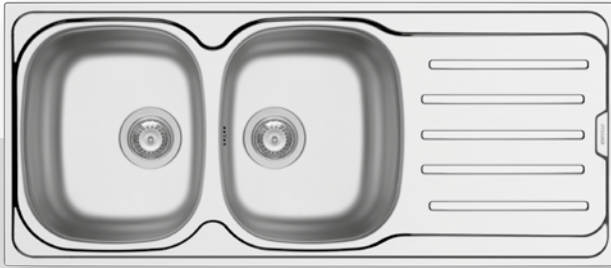

stainless steel sinks

VERA (116x50) 2B 1D

- Sink dimensions
  1160 x 500mm
- Bowl dimensions
  340 x 400 x 150mm / 340 x 400 x 150mm
- Minimum base unit
  80cm
- Installation
  Inset (**EASYFIX**)
- Bowl position
  Reversible
- Overflow
  Bowl
- Reversible

Finish	Ar. number	Bowl position	Waste valve	Packaging
SATIN	100177701	Reversible No tap holes	Ø92mm	Cardboard sleeve
LINEN	100178001	Reversible No tap holes	Ø92mm	Cardboard sleeve

Suitable accessories					Suitable waste fittings					
 525004801 Wooden chopping board	 525002801 Steel basket				 521097301 Waste valve Ø92mm with bowl overflow	 521097201 Waste valve Ø92mm	 521055101 Siphon for sinks with 2 bowls of equal depth