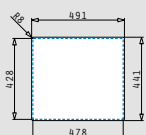

Flushmount installation