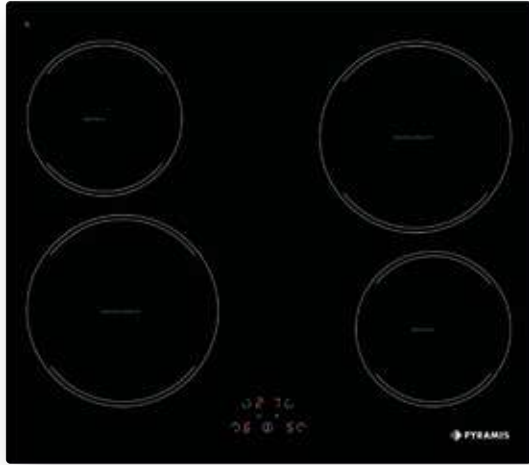

Hob 58IN Induction 4005 Touch Frameless

Ar. Number
030057701