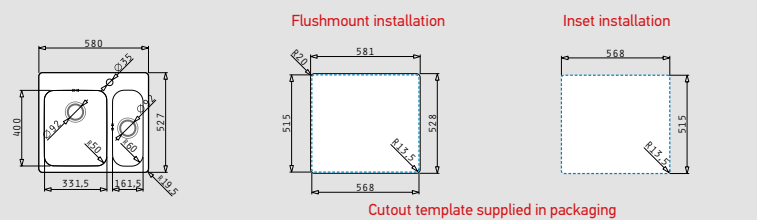

Suitable accessories	Included waste fittings	Also suitable
525009501 Wooden chopping board	525006401 Steel basket	521006301 Ø92mm waste valve cover
	X2 521101701 Waste valve Ø92mm with bowl overflow	521058501 Space saver siphon for sinks with 2 bowls of unequal depth
		521102101 Pop up waste valve Ø92mm with bowl overflow

ZERIA (58x52,7) 1 1/2B RH

- Sink dimensions
  580 x 527mm
- Bowl dimensions
  161,5 x 400 x 120mm / 331,5 x 400 x 180mm
- Minimum base unit
  60cm
- Overflow
  Bowl
- Installation
  Flushmount, inset