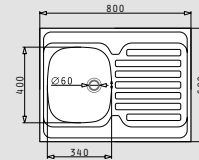

521095501
Waste valve Ø60mm

521055101
Siphon for sinks with 2 bowls of equal depth

stainless steel sinks

INTERNATIONAL (80x60) 1B 1D

- Sink dimensions
800 x 600mm
- Bowl dimensions
340 x 400 x 150mm
- Minimum base unit
45cm
- Overflow
Bowl
- Installation
Onset - 4 sides down
- Reversible