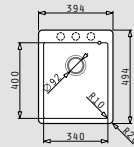

Color	Ar. number	Waste valve	Packaging
SNOW	070046711	Ø92mm	1 item / carton box
GRAPHITE CARBON	070046811	Ø92mm	1 item / carton box
DARK BEIGE	070046911	Ø92mm	1 item / carton box
IVORY	070213811	Ø92mm	1 item / carton box
INDUSTRIAL GREY	070213911	Ø92mm	1 item / carton box
IRON GREY	070047211	Ø92mm	1 item / carton box

Packaging includes: Waste valve & space saver siphon.

Suitable accessories				
	043001701 Glass chopping board			

Included waste fittings				
	521009001 Waste valve Ø92mm with bowl overflow		521058301 Space saver siphon for sinks with 1 bowl	

ISTROS FM (46x50) 1B

- Sink dimensions
  450 x 490mm
- Minimum base unit
  45cm
- Installation
  Flushmount
- Bowl dimensions
  400 x 400 x 200mm
- Overflow
  Bowl

NEW COLOR

NEW COLOR