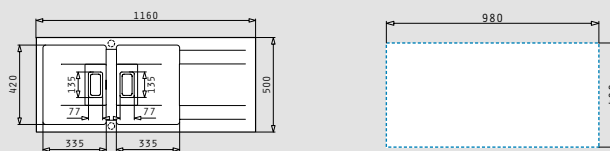

Suitable accessories			Included accessories		Included waste fittings				
	525005701 Wooden chopping board	043000901 Steel colander		521017101 Waste valve cover 23x11cm		521108801 Set of rectangular waste valves with bowl overflow & space saver siphon