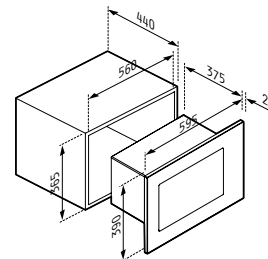

INSTALLATION