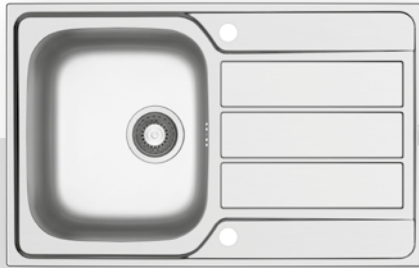

stainless steel sinks

ATHENA (79x50) 1B 1D

- Sink dimensions
790 x 500mm
- Minimum base unit
45cm
- Installation
Inset (**EASYFIX**)
- Bowl dimensions
340 x 400 x 180mm
- Overflow
Bowl
- Reversible

Finish	Ar. number	Bowl position	Waste valve	Packaging
SATIN	100181001	Reversible 1+1 tap holes	Ø92mm	Cardboard sleeve
LINEN	100180201	Reversible 1+1 tap holes	Ø92mm	Cardboard sleeve