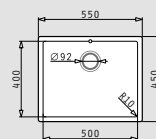

MISTRAL (40x40) 1B

- Sink dimensions
  450 x 450mm
- Minimum base unit
  45cm
- Installation
  Inset, undermount
- Bowl dimensions
  400 x 400 x 200mm
- Overflow
  Bowl

NEW!

Color	Ar. number	Waste valve	Packaging
WHITE	070211301	Ø92mm	1 item / carton box
BEIGE	070211401	Ø92mm	1 item / carton box
GREY	070211501	Ø92mm	1 item / carton box
BLACK	070211601	Ø92mm	1 item / carton box

Packaging includes: Waste valve & space saver siphon.

Included waste fittings

Waste valve Ø92mm with bowl overflow

Space saver siphon for sinks with 1 bowl

MISTRAL (50x40) 1B

- Sink dimensions
  550 x 450mm
- Minimum base unit
  60cm
- Installation
  Inset, undermount
- Bowl dimensions
  500 x 400 x 200mm
- Overflow
  Bowl

NEW!

Color	Ar. number	Waste valve	Packaging
WHITE	070211701	Ø92mm	1 item / carton box
BEIGE	070211801	Ø92mm	1 item / carton box
GREY	070211901	Ø92mm	1 item / carton box
BLACK	070212001	Ø92mm	1 item / carton box

Packaging includes: Waste valve & space saver siphon.

Included waste fittings

Waste valve Ø92mm with bowl overflow

Space saver siphon for sinks with 1 bowl