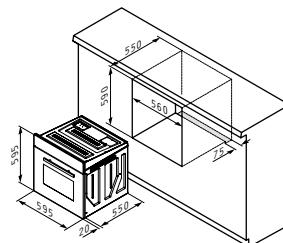

INSTALLATION