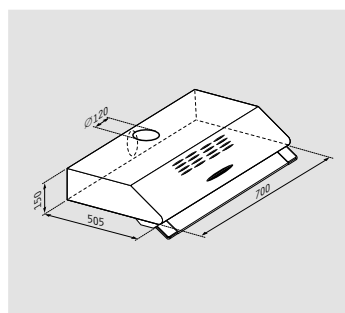

SPARE PARTS

📄 Metallic filter (1 item) - 065917701

🌀 Carbon filter (1 item) - 065986301