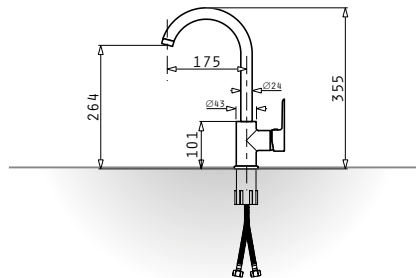

Celesta

Single lever mixer with ceramic disc mechanism

Finish	Ar. Number
BLACK MATTE	090940001