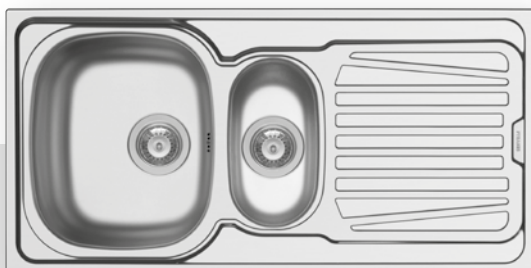

Suitable accessories			Suitable waste fittings		
525004801 Wooden chopping board	525002801 Steel basket	525000801 Transparent colander	521097301 Waste valve Ø92mm with bowl overflow	521097201 Waste valve Ø92mm	521055201 Siphon for sinks with 2 bowls of unequal depth