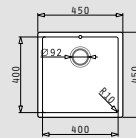

Packaging includes: Waste valve & space saver siphon.

Inset Installation

Undermount installation

Included waste fittings

Waste valve Ø92mm with bowl overflow

Space saver siphon for sinks with 1 bowl

MISTRAL (50x40) 1B