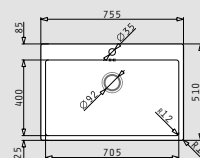

Suitable accessories								
	043001701 Glass chopping board	043001201 Steel colander	521006301 Ø92mm waste valve cover					
Included waste fittings								
	521102601 Waste valve Ø92mm with bowl overflow	521058301 Space saver siphon for sinks with 1 bowl						
Also suitable								
							521102101 Pop up waste valve Ø92mm with bowl overflow