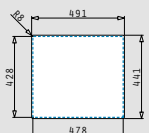

Flushmount installation

Cutout template supplied in packaging

Suitable accessories