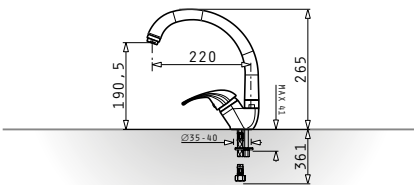

Mezzo

Single lever mixer
with ceramic disc mechanism

Finish	Ar. Number
CHROME	095181001
SNOW	090913201
GRAPHITE CARBON	090913301
DARK BEIGE	090913401
IVORY	090932501
INDUSTRIAL GREY	090932701
IRON GREY	090913701