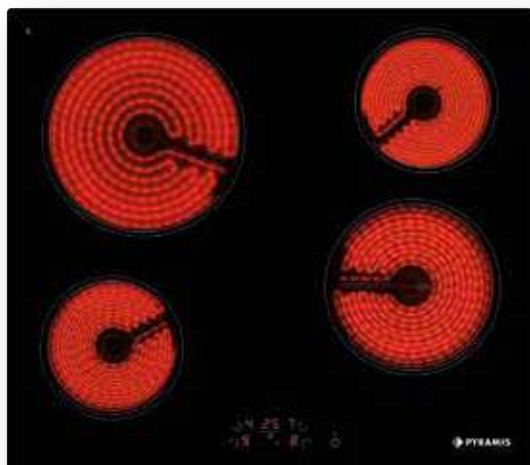

INSTALLATION

Hob 58HL 4003 Touch Frameless

Ar. Number
030057502

FEATURES

Dimensions: 576 x 506 x 44mm

Touch controls

9 function levels

Residual heat indicator