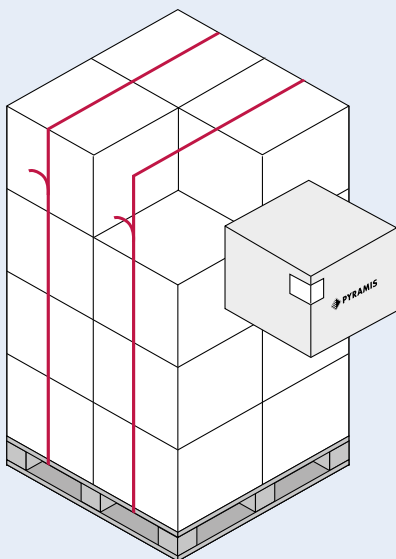

PALLET OF SINKS PACKED IN SLEEVES & PLACED VERTICALLY

C

PALLET OF SINKS INDIVIDUALLY PACKED IN CARTON BOXES