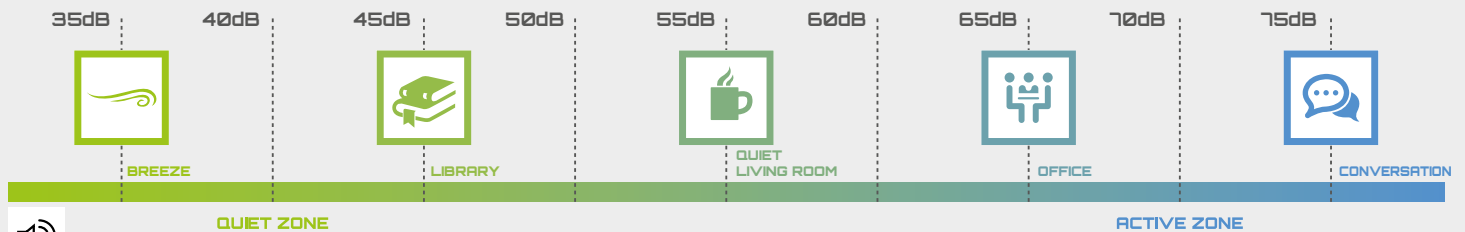

Low noise level

Pyramis cooker hoods keep the noise levels low, creating ideal home conditions. Noise level is measured in dB and PYRAMIS cookerhoods level equals to an "office".

1
Avoid connections with curves or angles.

2
Use a cylindrical drain pipe (12-15cm in diameter), smooth surface (not corrugated) for optimum vapor flow.

3
Avoid exhaust pipes longer than 5 meters.

4
The distance between the hood and the hob should be between 65cm and 75cm.

Installation for maximum performance

Did you know that if the cooker hood is fitted with an outlet pipe of more than 6 meters and 3 angles of 90°, its output is reduced by 50%? By following the above simple tips, you ensure the cookerhood's maximum performance by installing it correctly!