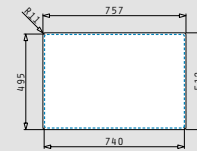

Suitable accessories							
	043001701 Glass chopping board	043001201 Steel colander	521006301 Ø92mm waste valve cover				
Included waste fittings							
	521102601 Waste valve Ø92mm with bowl overflow	521058401 Space saver siphon for sinks with 2 bowls of equal depth					
Also suitable							
		521102101 Pop up waste valve Ø92mm with bowl overflow