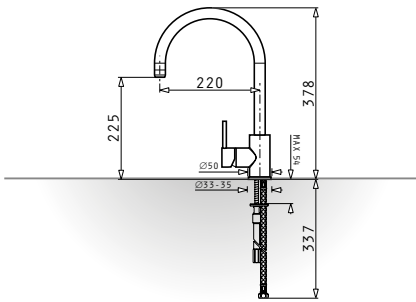

Gusto

Single lever mixer
with ceramic disc mechanism

Finish	Ar. Number
CHROME	095071001