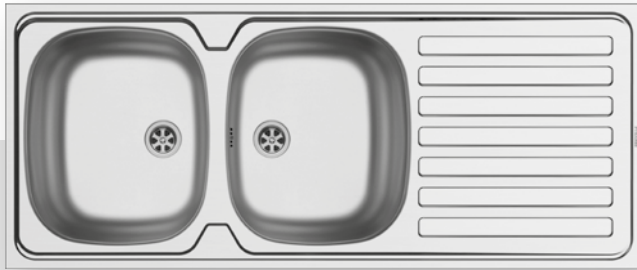

stainless steel sinks

INTERNATIONAL (120x50) 2B 1D

- Sink dimensions
  1200 x 500mm
- Bowl dimensions
  340 x 400 x 150mm / 340 x 400 x 150mm
- Minimum base unit
  80cm
- Installation
  Onset - 4 sides down
- Overflow
  Bowl
- Reversible