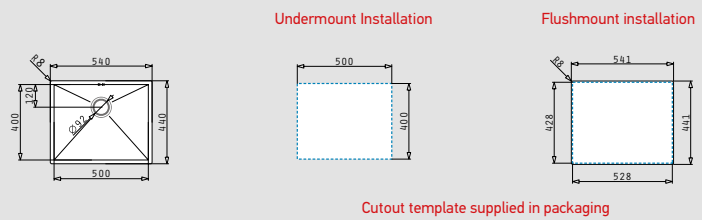

Finish	Ar. number	Installation type	Waste valve	Packaging
BRUSHED	100090401	Undermount	Ø92mm	1 item / carton box
BRUSHED	100091001	Flushmount	Ø92mm	1 item / carton box

Carton box includes: Waste valve.

Suitable accessories	043001701	043001201	521006301		
	Glass chopping board	Steel colander	Ø92mm waste valve cover		

Included waste fittings	521101701	521102601		Also suitable	521102101
	Waste valve Ø92mm with bowl overflow for undermount installation	Waste valve Ø92mm with bowl overflow for flushmount installation			Pop up waste valve Ø92mm with bowl overflow

TETRAGON (55x40) 1D

- Outer dimensions
  590 x 440mm
- Bowl dimensions
  550 x 400 x 18mm
- Minimum base unit
  60cm
- Installation
  Undermount, flushmount