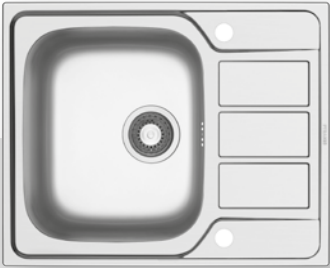

stainless steel sinks

ALEA (116x50) 2B 1D

- Sink dimensions
1160 x 500mm
- Bowl dimensions
330 x 400 x 190mm / 330 x 400 x 190mm
- Minimum base unit
80cm
- Installation
Inset (**EASYFIX**)
- Bowl position
Reversible
- Overflow
Bowl
- Reversible

athena series

ATHENA (62x50) 1B 1D

- Sink dimensions
620 x 500mm
- Bowl dimensions
340 x 400 x 180mm
- Minimum base unit
45cm
- Installation
Inset (**EASYFIX**)
- Overflow
Bowl
- Reversible

Finish	Ar. number	Bowl position	Waste valve	Packaging
SATIN	100187101	Reversible 1+1 tap holes	Ø92mm	Cardboard sleeve
LINEN	100187201	Reversible 1+1 tap holes	Ø92mm	Cardboard sleeve