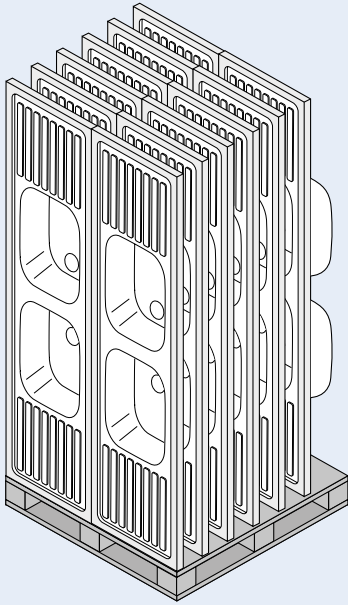

E

PALLET OF 3 SD SINKS PACKED IN SLEEVES & PLACED VERTICALLY