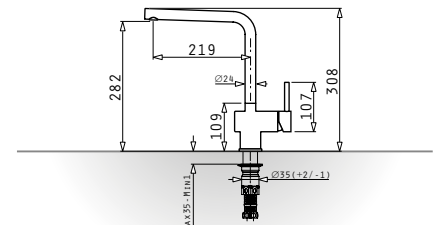

Mandolin PVD

Stainless steel single lever mixer with ceramic disc mechanism

Finish	Ar. Number
GUN METAL	090938501
GOLD	090938601
COPPER	090938701

IDEAL FOR
ASTRIS
COLORA
SINKS