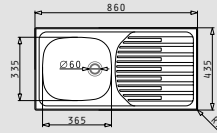

ET33 (86x43,5) FORK

- Sink dimensions
  860 x 435mm
- Bowl dimensions
  365 x 335 x 150mm
- Minimum base unit
  45cm
- Overflow
  Bowl
- Installation
  Inset (**EASYFIX**)

Finish	Ar. number	Bowl position	Waste valve	Packaging
SATIN	100128701	Reversible No tap holes	Ø60mm	Cardboard sleeve

Suitable accessories				
	525000701	White basket		

Suitable waste fittings				
	521099801	Waste valve Ø60mm with bowl overflow		
	521055801	Siphon for sinks with 1 bowl		

E33/33 (86x43,5)

- Sink dimensions
  860 x 435mm
- Bowl dimensions
  335 x 365 x 150mm / 335 x 365 x 150mm
- Minimum base unit
  80cm
- Overflow
  Bowl
- Installation
  Inset (**EASYFIX**)

Finish	Ar. number	Tap holes	Waste valves	Packaging
SATIN	100150801	1 tap hole	Ø60mm	Cardboard sleeve
LINEN	100150901	1 tap hole	Ø60mm	Cardboard sleeve