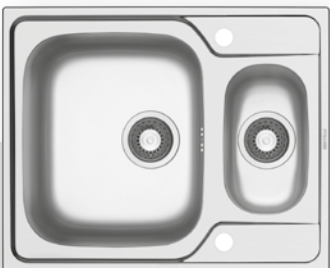

ATHENA EXTRA (62x50) 1 1/2B

- Sink dimensions
620 x 500mm
- Bowl dimensions
340 x 400 x 180mm / 165 x 290 x 130mm
- Minimum base unit
60cm
- Installation
Inset (**EASYFIX**)
- Overflow
Bowl
- Reversible