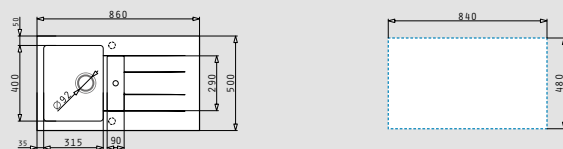

Color	Ar. number	Waste valve	Packaging
SNOW	070010111	Ø92mm	1 item / carton box
GRAPHITE CARBON	070010211	Ø92mm	1 item / carton box
DARK BEIGE	070010311	Ø92mm	1 item / carton box
IVORY	070214811	Ø92mm	1 item / carton box
INDUSTRIAL GREY	070214911	Ø92mm	1 item / carton box
IRON GREY	070038611	Ø92mm	1 item / carton box

Packaging includes: Waste valve & space saver siphon.