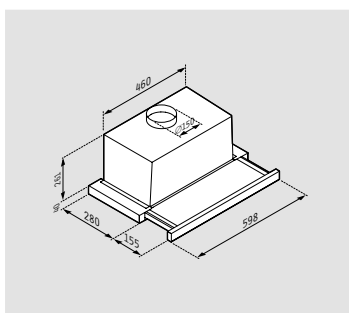

SPARE PARTS

Metallic filter (1 item) - **065944101**

Carbon filter set (2 items) - **065941201**