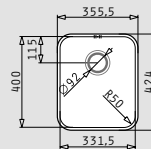

Suitable accessories

521006301 Ø92mm waste valve cover	525006401 Steel basket				

Suitable waste fittings

521101701 Waste valve Ø92mm with bowl overflow	521102101 Pop up waste valve Ø92mm with bowl overflow