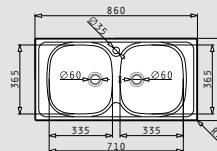

Suitable accessories				
	525000701	White basket		

Suitable waste fittings				
	521099801	Waste valve Ø60mm with bowl overflow		
	521095501	Waste valve Ø60mm		
	521055101	Siphon for sinks with 2 bowls of equal depth