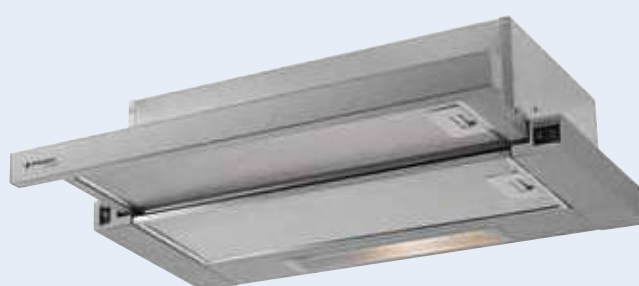

Sliding Power Slim 60cm

Ar. Number
065032901