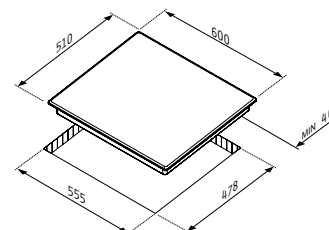

INSTALLATION