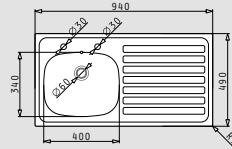

BS INSET (94x49) 1B 1D LH

- Sink dimensions
  940 x 490mm
- Bowl dimensions
  400 x 340 x 150mm
- Minimum base unit
  45cm
- Overflow
  Bowl
- Installation
  Inset (**EASYFIX**)

Finish	Ar. number	Tap holes	Waste valve	Packaging
SATIN	100127301	2 tap holes	Ø60mm	Cardboard sleeve

Suitable accessories					
525004801 Wooden chopping board	525002801 Steel basket				

Suitable waste fittings					
521101301 Waste valve Ø60mm with round bowl overflow	521055801 Siphon for sinks with 1 bowl				

BS INSET (94x49) 1B 1D RH

- Sink dimensions
  940 x 490mm
- Bowl dimensions
  400 x 340 x 150mm
- Minimum base unit
  45cm
- Overflow
  Bowl
- Installation
  Inset (**EASYFIX**)

Finish	Ar. number	Tap holes	Waste valve	Packaging
SATIN	100127201	2 tap holes	Ø60mm	Cardboard sleeve