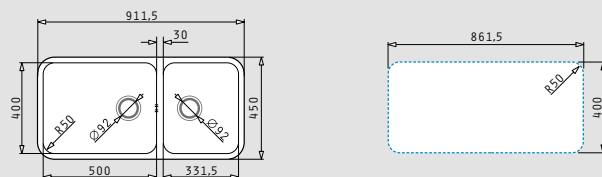

Suitable accessories

525006401 Steel basket	521006301 Ø92mm waste valve cover			

Included waste fittings

			Also suitable	
521101701 Waste valve Ø92mm with bowl overflow	521097201 Waste valve Ø92mm	521058401 Space saver siphon for sinks with 2 bowls of equal depth		521102101 Pop up waste valve Ø92mm with bowl overflow