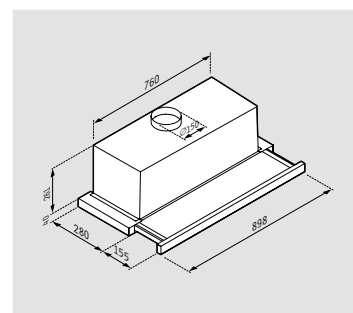

SPARE PARTS

Metallic filter (1 item) - **065947201**

Carbon filter set (2 items) - **065941201**