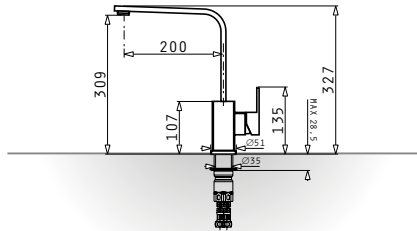

Cecilia

Stainless steel single lever mixer with ceramic disc mechanism

Finish	Ar. Number
STAINLESS STEEL	090917301