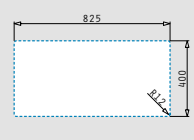

Undermount Installation