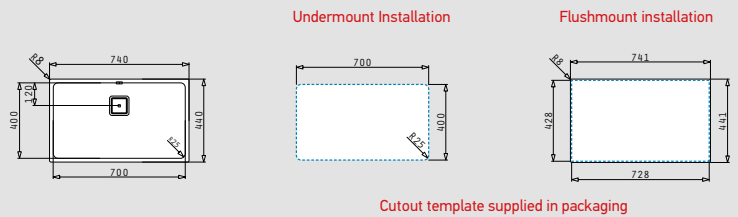

Suitable accessories

043001701 Glass chopping board	043001201 Steel colander			

Included waste fittings

521205501 Square waste valve with bowl overflow			

Also suitable

521205401 Pop up square waste valve with bowl overflow