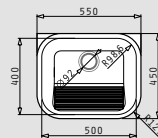

Finish	Ar. number	Waste valve	Packaging
POLISHED	101004401	Ø92mm	1 item / carton box

Carton box includes: Waste valve.