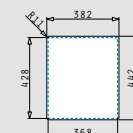

Flushmount installation