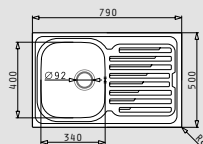

AMALTIA (79x50) 1B 1D

- Sink dimensions
790 x 500mm
- Minimum base unit
45cm
- Installation
Inset (**EASYFIX**)
- Bowl dimensions
340 x 400 x 190mm
- Overflow
Bowl
- Reversible

Finish	Ar. number	Bowl position	Waste valve	Packaging
POLISHED	107117801	Reversible No tap holes	Ø92mm	Cardboard sleeve
LINEN	107118701	Reversible No tap holes	Ø92mm	Cardboard sleeve