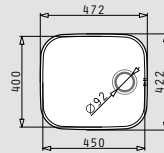

IRIS (45x40) 1B

- Outer dimensions
  472 x 422mm
- Bowl dimensions
  450 x 400 x 200mm
- Minimum base unit
  50cm
- Installation
  Undermount
- Overflow
  Bowl

Finish	Ar. number	Waste valve	Packaging
POLISHED	100009901	Ø92mm	5 items / carton box

Suitable accessories					
525005201 Wooden chopping board	525004001 Steel basket				

Suitable waste fittings					
521097901 Pop up waste valve Ø92mm with bowl overflow	521097301 Waste valve Ø92mm with bowl overflow				

IRIS (50x40) 1B

- Outer dimensions
  523 x 424mm
- Bowl dimensions
  500 x 400 x 200mm
- Minimum base unit
  60cm
- Installation
  Undermount
- Overflow
  Bowl

Finish	Ar. number	Waste valve	Packaging
POLISHED	100008401	Ø92mm	4 items / carton box

Suitable accessories					
525005201 Wooden chopping board	525004001 Steel basket				

Suitable waste fittings					
521097901 Pop up waste valve Ø92mm with bowl overflow	521097301 Waste valve Ø92mm with bowl overflow