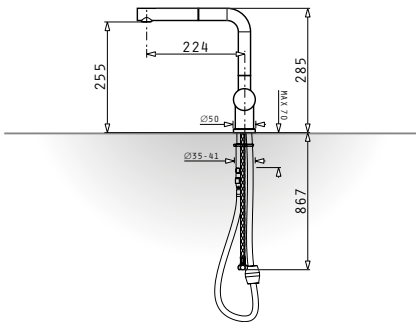

Aladia

Single lever mixer with ceramic disc mechanism & pull-out spray

Finish	Ar. Number
CHROME	096700201