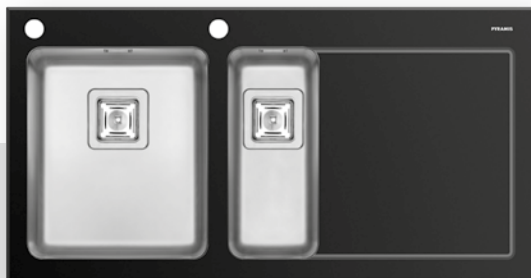

CRYSTALON (100x52) 1 1/2B 1D BLACK LH

- Sink dimensions
  1000 x 520mm
- Minimum base unit
  60cm
- Installation
  Inset
- Bowl dimensions
  340 x 400 x 200mm / 170 x 400 x 140mm
- Overflow
  Bowl

Finish	Ar. number	Tap holes	Waste valves	Packaging
STEEL & BLACK GLASS	109504730	2 tap holes	Square	1 item / carton box

Carton box includes: Pop up waste valve, waste valve & siphon.