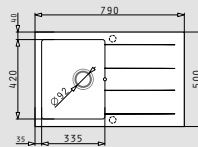

ATHLOS (79x50) 1B 1D

- Sink dimensions
  790 x 500mm
- Bowl dimensions
  335 x 420 x 186mm
- Minimum base unit
  45cm
- Installation
  Inset
- Overflow
  Bowl
- Reversible

NEW COLOR

NEW COLOR

Color	Ar. number	Waste valve	Packaging
SNOW	070070011	Ø92mm	1 item / carton box
GRAPHITE CARBON	070070111	Ø92mm	1 item / carton box
DARK BEIGE	070070211	Ø92mm	1 item / carton box
IVORY	070172611	Ø92mm	1 item / carton box
INDUSTRIAL GREY	070149911	Ø92mm	1 item / carton box
IRON GREY	070070511	Ø92mm	1 item / carton box

Packaging includes: Waste valve & space saver siphon.