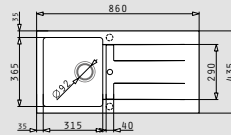

pyragranite sinks

ATHLOS (86x43,5) 1B 1D

- Sink dimensions
  860 x 435mm
- Bowl dimensions
  315 x 365 x 195mm
- Minimum base unit
  45cm
- Overflow
  Bowl
- Installation
  Inset
- Reversible

NEW COLOR

NEW COLOR

Color	Ar. number	Waste valve	Packaging
SNOW	070009711	Ø92mm	1 item / carton box
GRAPHITE CARBON	070009811	Ø92mm	1 item / carton box
DARK BEIGE	070009911	Ø92mm	1 item / carton box
IVORY	070214611	Ø92mm	1 item / carton box
INDUSTRIAL GREY	070214711	Ø92mm	1 item / carton box
IRON GREY	070038411	Ø92mm	1 item / carton box

Packaging includes: Waste valve & space saver siphon.

Included waste fittings

521058301
Space saver siphon for sinks with 1 bowl

ATHLOS (86x50) 1B 1D

- Sink dimensions
  860 x 500mm
- Bowl dimensions
  365 x 420 x 186mm
- Minimum base unit
  45cm
- Overflow
  Bowl
- Installation
  Inset
- Reversible

NEW COLOR

NEW COLOR

Color	Ar. number	Waste valve	Packaging
SNOW	070038911	Ø92mm	1 item / carton box
GRAPHITE CARBON	070039011	Ø92mm	1 item / carton box
DARK BEIGE	070039111	Ø92mm	1 item / carton box
IVORY	070173011	Ø92mm	1 item / carton box
INDUSTRIAL GREY	070172911	Ø92mm	1 item / carton box
IRON GREY	070039411	Ø92mm	1 item / carton box

Packaging includes: Waste valve & space saver siphon.

Suitable accessories

525005701
Wooden chopping board

043000901
Steel colander

Included waste fittings

521009001
Waste valve Ø92mm with bowl overflow

521058301
Space saver siphon for sinks with 1 bowl