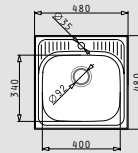

stainless steel sinks

ET34 (48x48)

- Sink dimensions
  480 x 480mm
- Bowl dimensions
  400 x 340 x 190mm
- Minimum base unit
  45cm
- Overflow
  Bowl
- Installation
  Inset (**EASYFIX**)

Finish	Ar. number	Bowl position	Waste valve	Packaging
POLISHED	105060901	1 tap hole	Ø92mm	Cardboard sleeve

Suitable accessories					Suitable waste fittings				
525004701 Wooden chopping board	525004201 Steel basket	525000401 White basket			521097301 Waste valve Ø92mm with bowl overflow	521055801 Siphon for sinks with 1 bowl