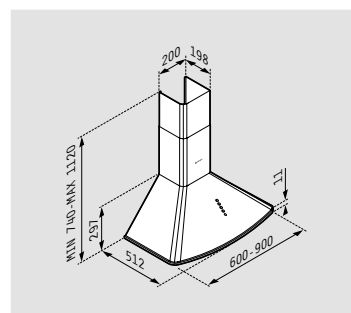

SPARE PARTS

Metallic filter for Oval Chimney 60cm (1 item) - 065968601

Metallic filter for Oval Chimney 90cm (1 item) - 065967601

Carbon filter set (2 items) - 065934601