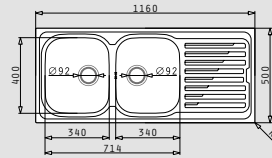

stainless steel sinks

AMALTIA (116x50) 2B 1D

- Sink dimensions
  1160 x 500mm
- Bowl dimensions
  340 x 400 x 190mm / 340 x 400 x 190mm
- Minimum base unit
  80cm
- Installation
  Inset (**EASYFIX**)
- Bowl position
  Reversible
- Overflow
  Bowl
- Reversible

Finish	Ar. number	Bowl position	Waste valve	Packaging
POLISHED	107118201	Reversible No tap holes	Ø92mm	Cardboard sleeve

Suitable accessories				Suitable waste fittings						
525004701 Wooden chopping board	525004201 Steel basket	525000401 White basket		521097901 Pop up waste valve Ø92mm with bowl overflow	521097301 Waste valve Ø92mm with bowl overflow	521097201 Waste valve Ø92mm	521058401 Space saver siphon for sinks with 2 bowls of equal depth	521055101 Siphon for sinks with 2 bowls of equal depth