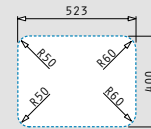

Suitable accessories						Included waste fittings				Also suitable	
	525006401 Steel basket	521006301 Ø92mm waste valve cover					521101701 Waste valve Ø92mm with bowl overflow	521097201 Waste valve Ø92mm	521058501 Space saver siphon for sinks with 2 bowls of unequal depth		521102101 Pop up waste valve Ø92mm with bowl overflow

RELIA (57x45) 1 1/2B LH

- Sink dimensions
  573 x 450mm
- Bowl dimensions
  161,5 x 400 x 120mm / 331,5 x 400 x 180mm
- Minimum base unit
  60cm
- Overflow
  Bowl
- Installation
  Undermount