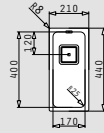

Finish	Ar. number	Installation type	Waste valve	Packaging
POLISHED	101024001	Undermount	Square	1 item / carton box
POLISHED	101023501	Flushmount	Square	1 item / carton box

Carton box includes: Waste valve.

Undermount Installation