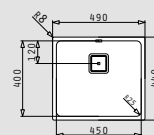

Finish	Ar. number	Installation type	Waste valve	Packaging
BRUSHED	101024301	Undermount	Square	1 item / carton box
BRUSHED	101023801	Flushmount	Square	1 item / carton box

Carton box includes: Waste valve.

Undermount Installation