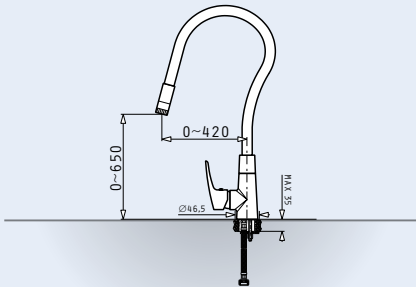

Elvira

Single lever mixer with ceramic disc mechanism
& flexible silicon spout

Finish	Ar. Number
CHROME & BLACK	090926501
CHROME & WHITE	090926601
CHROME & GREY	090938801

Mercurio

Single lever mixer
with ceramic disc mechanism