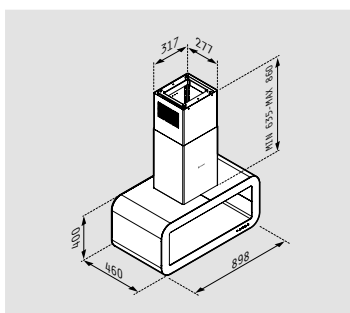

SPARE PARTS

Metallic filter (1 item) - 065968001

Carbon filter set (2 items) - 065934801

Carbon filter installation set - 065969201