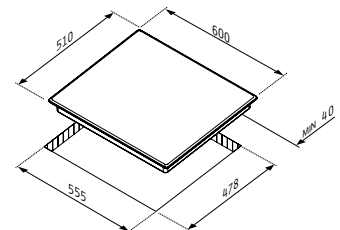

INSTALLATION