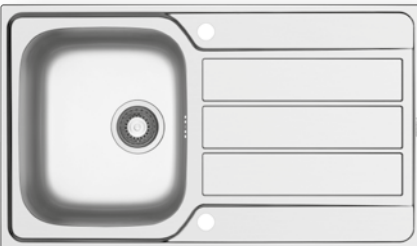

- Sink dimensions
860 x 500mm
- Bowl dimensions
340 x 400 x 180mm
- Minimum base unit
45cm
- Overflow
Bowl
- Installation
Inset (**EASYFIX**)
- Reversible

Finish	Ar. number	Bowl position	Waste valve	Packaging
SATIN	100181801	Reversible 1+1 tap holes	Ø92mm	Cardboard sleeve
LINEN	100182201	Reversible 1+1 tap holes	Ø92mm	Cardboard sleeve