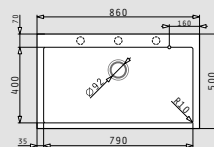

Color	Ar. number	Waste valve	Packaging
SNOW	070046111	Ø92mm	1 item / carton box
GRAPHITE CARBON	070046211	Ø92mm	1 item / carton box
DARK BEIGE	070046311	Ø92mm	1 item / carton box
IVORY	070105811	Ø92mm	1 item / carton box
INDUSTRIAL GREY	070139511	Ø92mm	1 item / carton box
IRON GREY	070046611	Ø92mm	1 item / carton box

Packaging includes: Waste valve & space saver siphon.