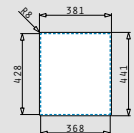

Flushmount installation