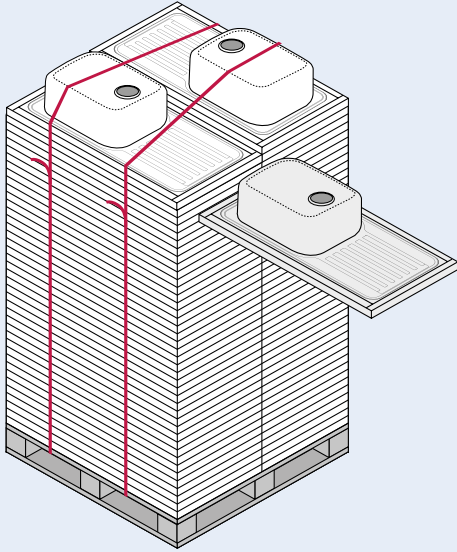

PALLET OF SINKS INDIVIDUALLY PACKED IN SLEEVES

A

PALLET OF SINKS INDIVIDUALLY PACKED IN SLEEVES