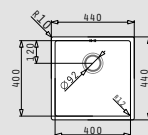

Finish	Ar. number	Installation type	Waste valve	Packaging
COPPER	101055001	Undermount	Ø92mm	1 item / carton box
COPPER	101055301	Flushmount	Ø92mm	1 item / carton box

Carton box includes: Waste valve.

Undermount installation