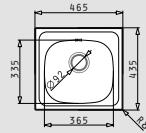

E33 (46,5x43,5)

- Sink dimensions
  465 x 435mm
- Minimum base unit
  40cm
- Installation
  Inset (**EASYFIX**)
- Bowl dimensions
  365 x 335 x 150mm
- Overflow
  Bowl

Finish	Ar. number	Bowl position	Waste valve	Packaging
SATIN	100140001	No tap holes	Ø92mm	Cardboard sleeve

Suitable accessories

525000701 White basket					

Βολβίδες & Σιφόν

521097301 Waste valve Ø92mm with bowl overflow	521055801 Siphon for sinks with 1 bowl				

ET78 (33,5x36,5)

- Sink dimensions
  780 x 435mm
- Minimum base unit
  45cm
- Installation
  Inset (**EASYFIX**)
- Bowl dimensions
  335 x 365 x 150mm
- Overflow
  Drainer

Finish	Ar. number	Bowl position	Waste valve	Packaging
SATIN	100138601	Reversible No tap holes	Ø92mm	Cardboard sleeve
LINEN	100138701	Reversible No tap holes	Ø92mm	Cardboard sleeve

Suitable accessories

525000701 White basket					

Suitable waste fittings

521096401 Waste valve Ø92mm with drainer overflow	521055801 Siphon for sinks with 1 bowl