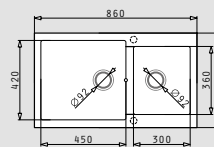

Color	Ar. number	Waste valves	Packaging
SNOW	079811711	Ø92mm	1 item / carton box
GRAPHITE CARBON	079811811	Ø92mm	1 item / carton box
DARK BEIGE	079811911	Ø92mm	1 item / carton box
IVORY	070105511	Ø92mm	1 item / carton box
INDUSTRIAL GREY	070106711	Ø92mm	1 item / carton box
IRON GREY	070037611	Ø92mm	1 item / carton box

Packaging includes: Waste valves & space saver siphon.