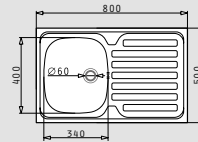

INTERNATIONAL (80x50) 1B 1D

- Sink dimensions
  800 x 500mm
- Bowl dimensions
  340 x 400 x 150mm
- Minimum base unit
  45cm
- Overflow
  Bowl
- Installation
  Onset - **4 sides down**
- Reversible