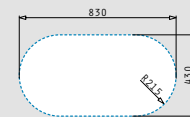

Suitable accessories

Suitable waste fittings