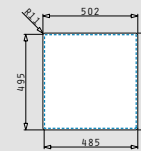

Suitable accessories

043001701 Glass chopping board	043001201 Steel colander	521006301 Ø92mm waste valve cover		

Included waste fittings

521102601 Waste valve Ø92mm with bowl overflow	521058301 Space saver siphon for sinks with 1 bowl		

Also suitable

521102101 Pop up waste valve Ø92mm with bowl overflow