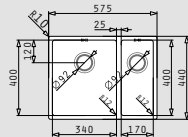

Also suitable

521102101 Pop up waste valve Ø92mm with bowl overflow

stainless steel sinks

ASTRIS UNIVERSAL (57,5x44) 1 1/2B LH **NEW!**

- Outer dimensions
575 x 440mm
- Bowl dimensions
340 x 400 x 200mm / 170 x 400 x 170mm
- Minimum base unit
60cm
- Overflow
Bowl
- Installation
Inset, flushmount, undermount