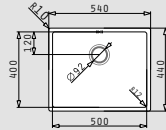

521102601
Waste valve Ø92mm with bowl overflow

Also suitable

521102101
Pop up waste valve Ø92mm with bowl overflow

ASTRIS UNIVERSAL (50x40) 1B

NEW!

- Outer dimensions
540 x 440mm
- Bowl dimensions
500 x 400 x 200mm
- Minimum base unit
60cm
- Overflow
Bowl
- Installation
Inset, flushmount, undermount