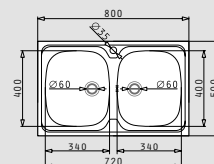

INTERNATIONAL (80x50) 2B

- Sink dimensions
  800 x 500mm
- Bowl dimensions
  340 x 400 x 150mm / 340 x 400 x 150mm
- Minimum base unit
  80cm
- Overflow
  Bowl
- Installation
  Onset - **3 sides down**