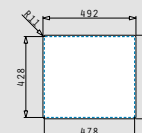

Flushmount installation