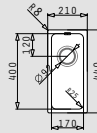

lydia series

UNDERMOUNT

LYDIA (17x40) 1B

- Outer dimensions
210 x 440mm
- Bowl dimensions
170 x 400 x 140mm
- Minimum base unit
30cm
- Installation
Undermount
- Overflow
Bowl

Finish	Ar. number	Waste valve	Packaging
POLISHED	101045901	Ø92mm	1 item / carton box
Carton box includes: Waste valve.			