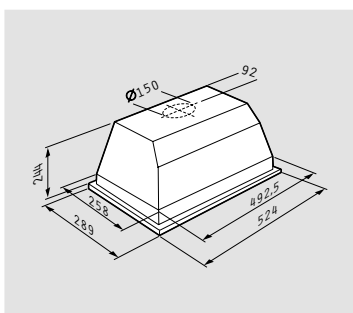

SPARE PARTS

- **Metallic filter (1 item) - 065946701**
- **Carbon filter set (2 items) - 065941801**