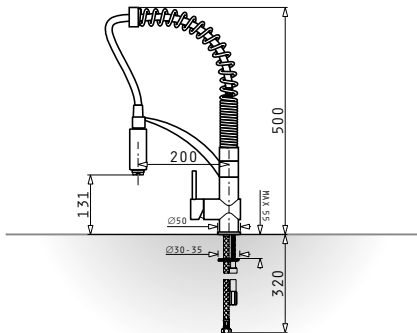

Cresento

Single lever mixer with ceramic disc mechanism & flexible spout

Finish	Ar. Number
CHROME	095011001