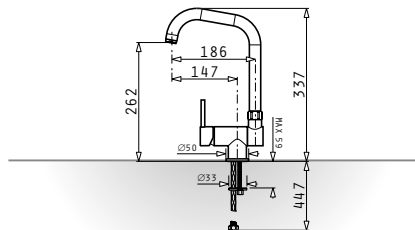

Contralto

Single lever mixer with ceramic disc mechanism,
suitable for installation under a window

Finish	Ar. Number
CHROME	095111001