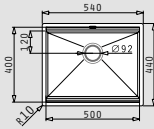

ZEUS (50x40) 1B

- Sink dimensions
  540 x 440mm
- Minimum base unit
  60cm
- Installation
  Inset, flushmount, undermount
- Bowl dimensions
  500 x 400 x 210mm
- Overflow
  Bowl

NEW!

Finish	Ar. Number	Waste valve	Packaging
BRUSHED	101061801	Ø92mm	1 item / carton box

Carton box includes: Waste valve and small steel draining tray.