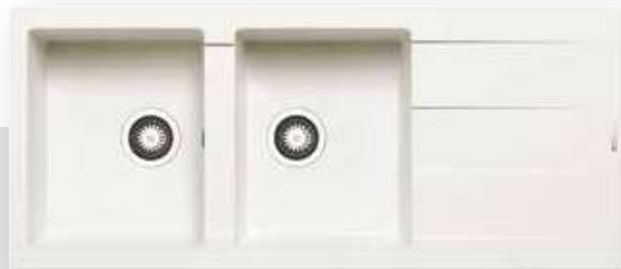

ATHLOS (116x50) 2B 1D

- Sink dimensions
  1160 x 500mm
- Bowl dimensions
  335 x 420 x 195mm / 335 x 420 x 195mm
- Minimum base unit
  80cm
- Installation
  Inset
- Bowl dimensions
  335 x 420 x 195mm / 335 x 420 x 195mm
- Overflow
  Bowl
- Reversible

NEW COLOR

NEW COLOR

Color	Ar. number	Waste valve	Packaging
SNOW	070039511	Ø92mm	1 item / carton box
GRAPHITE CARBON	070039611	Ø92mm	1 item / carton box
DARK BEIGE	070039711	Ø92mm	1 item / carton box
IVORY	070110811	Ø92mm	1 item / carton box
INDUSTRIAL GREY	070153511	Ø92mm	1 item / carton box
IRON GREY	070042611	Ø92mm	1 item / carton box

Packaging includes: Waste valves & space saver siphon.

Suitable accessories

Included waste fittings