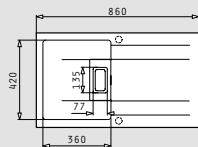

Suitable accessories

525005701 Wooden chopping board	043000901 Steel colander

Included accessories

521017101 Waste valve cover 23x11cm	

Included waste fittings

521108701 Set of rectangular waste valve with bowl overflow & space saver siphon