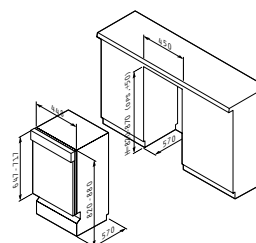

INSTALLATION