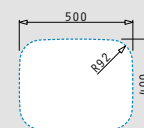

Suitable accessories					
525005201 Wooden chopping board	525004001 Steel basket				

Suitable waste fittings					
521097901 Pop up waste valve Ø92mm with bowl overflow	521097301 Waste valve Ø92mm with bowl overflow