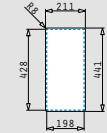

Flushmount installation

Cutout template supplied in packaging

Suitable accessories

043001201 Steel colander				

Included waste fittings

521205501 Square waste valve with bowl overflow			

Also suitable

521205401 Pop up square waste valve with bowl overflow

LUME (34x40) 1B

- **Outer dimensions**
  380 x 440mm
- **Minimum base unit**
  40cm
- **Installation**
  Undermount, flushmount
- **Bowl dimensions**
  340 x 400 x 200mm
- **Overflow**
  Bowl