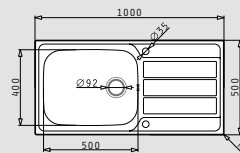

ATHENA PLUS (100x50) 1B 1D

- Sink dimensions
1000 x 500mm
- Bowl dimensions
500 x 400 x 210mm
- Minimum base unit
60cm
- Overflow
Bowl
- Installation
Inset (**EASYFIX**)
- Reversible

Finish	Ar. number	Bowl position	Waste valve	Packaging
POLISHED	107156901	Reversible 1+1 tap holes	Ø92mm	Cardboard sleeve
LINEN	107163001	Reversible 1+1 tap holes	Ø92mm	Cardboard sleeve