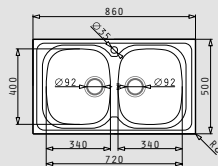

SPARTA (86x50) 2B

- Sink dimensions
  860 x 500mm
- Bowl dimensions
  340 x 400 x 150mm / 340 x 400 x 150mm
- Minimum base unit
  80cm
- Installation
  Inset (**EASYFIX**)
- Bowl position
  1 tap hole
- Overflow
  Bowl
- Waste valves
  Ø92mm

Finish	Ar. number	Tap holes	Waste valves	Packaging
SATIN	100133001	1 tap hole	Ø92mm	Cardboard sleeve