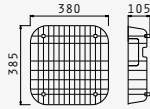

525002901
Steel basket for bowl
Ø38,5cm

525000501
White basket for bowl
Ø38,5cm

525005401
Steel basket for
Titan

525006401
Steel basket for
Alea & Athena

525005001
Steel basket
for **Celeste**

073024801
Steel basket for for
Alazia & Alea