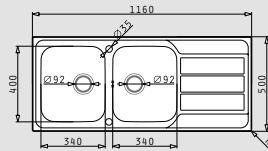

Suitable accessories
043001401 Glass chopping board
525009501 Wooden chopping board
525006401 Steel basket
521006301 Ø92mm waste valve cover

Suitable waste fittings
521097901 Pop up waste valve Ø92mm with bowl overflow
521097301 Waste valve Ø92mm with bowl overflow
521097201 Waste valve Ø92mm
521058401 Space saver siphon for sinks with 2 bowls of equal depth
521055101 Siphon for sinks with 2 bowls of equal depth