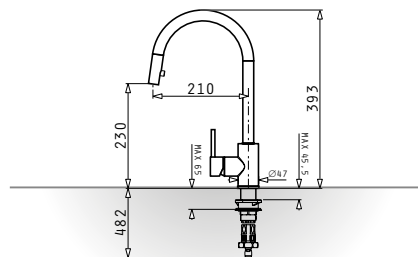

Amada

Single lever mixer with ceramic disc mechanism & pull-out spray

Finish	Ar. Number
CHROME	090917801