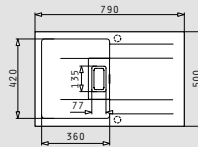

KARTESIO (79x50) 1B 1D

- Sink dimensions
  790 x 500mm
- Bowl dimensions
  360 x 420 x 210mm
- Minimum base unit
  45cm
- Installation
  Inset
- Overflow
  Bowl
- Reversible

NEW COLOR

NEW COLOR

Color	Ar. number	Waste valve	Packaging
SNOW	070052611	Rectangular	1 item / carton box
GRAPHITE CARBON	070052711	Rectangular	1 item / carton box
DARK BEIGE	070052811	Rectangular	1 item / carton box
IVORY	070134011	Rectangular	1 item / carton box
INDUSTRIAL GREY	070134311	Rectangular	1 item / carton box
IRON GREY	070053111	Rectangular	1 item / carton box

Packaging includes: Set of waste valve & space saver siphon & waste valve cover.

Suitable accessories

525005701 Wooden chopping board	043000901 Steel colander

Included accessories

521017101 Waste valve cover 23x11cm	

Included waste fittings

521108701 Set of rectangular waste valve with bowl overflow & space saver siphon	

KARTESIO (86x50) 1B 1D

- Sink dimensions
  860 x 500mm
- Bowl dimensions
  360 x 420 x 210mm
- Minimum base unit
  45cm
- Installation
  Inset
- Overflow
  Bowl
- Reversible

NEW COLOR

NEW COLOR

Color	Ar. number	Waste valve	Packaging
SNOW	070053211	Rectangular	1 item / carton box
GRAPHITE CARBON	070053311	Rectangular	1 item / carton box
DARK BEIGE	070053411	Rectangular	1 item / carton box
IVORY	070134411	Rectangular	1 item / carton box
INDUSTRIAL GREY	070134711	Rectangular	1 item / carton box
IRON GREY	070053711	Rectangular	1 item / carton box

Packaging includes: Set of waste valve & space saver siphon & waste valve cover.