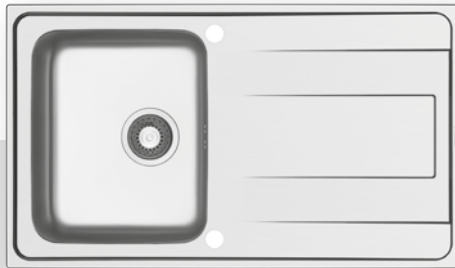

stainless steel sinks

ALEA (86x50) 1B 1D

- Sink dimensions
  860 x 500mm
- Minimum base unit
  45cm
- Installation
  Inset (**EASYFIX**)
- Bowl dimensions
  330 x 400 x 190mm
- Overflow
  Bowl
- Reversible