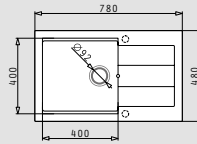

Color	Ar. number	Waste valve	Packaging
SNOW	070215611	Ø92mm	1 item / carton box
GRAPHITE CARBON	070199901	Ø92mm	1 item / carton box
DARK BEIGE	070199701	Ø92mm	1 item / carton box
IVORY	070215711	Ø92mm	1 item / carton box
INDUSTRIAL GREY	070199801	Ø92mm	1 item / carton box
IRON GREY	070215811	Ø92mm	1 item / carton box

Packaging includes: Waste valve, space saver siphon & wooden chopping board.