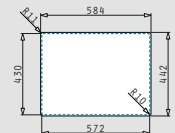

Flushmount installation