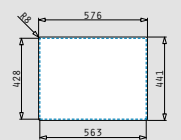

Flushmount installation

Cutout template supplied in packaging

Suitable accessories

043001701 Glass chopping board	043001201 Steel colander	521006301 Ø92mm waste valve cover		

Included waste fittings

			Also suitable	
521101701 Waste valve Ø92mm with bowl overflow for undermount installation	521102601 Waste valve Ø92mm with bowl overflow for flushmount installation	521058501 Space saver siphon for sinks with 2 bowls of unequal depth		521102101 Pop up waste valve Ø92mm with bowl overflow

TETRAGON (57,5x44) 1 1/2B RH

- Outer dimensions
  575 x 440mm
- Bowl dimensions
  170 x 400 x 140mm / 340 x 400 x 200mm
- Minimum base unit
  60cm
- Overflow
  Bowl
- Installation
  Undermount, flushmount