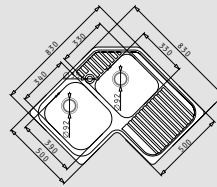

CELESTE LH

- Sink dimensions
  830 x 830mm
- Minimum base unit
  80cm
- Installation
  Inset
- Bowl dimensions
  340 x 390 x 210mm / 330 x 330 x 215mm
- Overflow
  Bowl

Finish	Ar. number	Bowl position	Waste valves	Packaging
POLISHED	101000101	Bowls left 1 tap hole	Ø92mm	1 item / carton box
LINEN	101000301	Bowls left 1 tap hole	Ø92mm	1 item / carton box

Suitable accessories

Included waste fittings

X2

CELESTE RH

- Sink dimensions
  830 x 830mm
- Minimum base unit
  80cm
- Installation
  Inset
- Bowl dimensions
  330 x 330 x 215mm / 340 x 390 x 210mm
- Overflow
  Bowl

Finish	Ar. number	Bowl position	Waste valves	Packaging
POLISHED	101000001	Bowls right 1 tap hole	Ø92mm	1 item / carton box
LINEN	101000201	Bowls right 1 tap hole	Ø92mm	1 item / carton box

Suitable accessories

Included waste fittings

X2