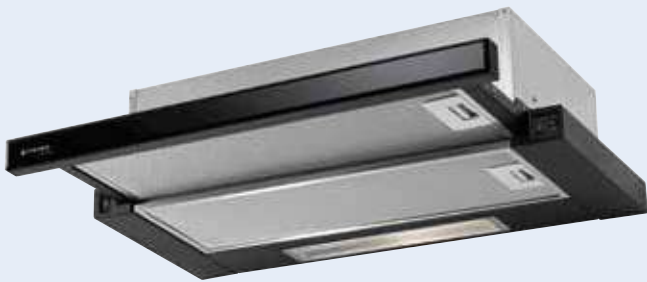

Sliding Black Glass 60cm

Ar. Number
065032801