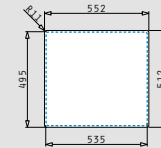

ISTROS FM (55x51) 1B

- Sink dimensions
550 x 510mm
- Minimum base unit
60cm
- Installation
Flushmount
- Bowl dimensions
500 x 400 x 200mm
- Overflow
Bowl

Finish	Ar. number	Tap holes	Waste valve	Packaging
BRUSHED	101041701	1 tap hole	Ø92mm	1 item / carton box
Carton box includes: Waste valve & space saver siphon.				