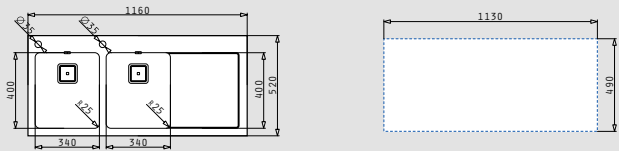

Suitable accessories	043001701 Glass chopping board	043001201 Steel colander			

Included waste fittings	521205401 Pop up square waste valve with bowl overflow	521205501 Square waste valve with bowl overflow	521055101 Siphon for sinks with 2 bowls of equal depth		

CRYSTALON (116x52) 2B 1D WHITE RH

- Sink dimensions
  1160 x 520mm
- Bowl dimensions
  340 x 400 x 200mm / 340 x 400 x 200mm
- Minimum base unit
  80cm
- Overflow
  Bowl
- Installation
  Inset