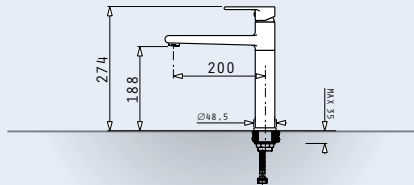

Melisma

Single lever mixer
with ceramic disc mechanism

Finish

Ar. Number

CHROME

090933201

NEW!