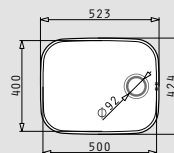

Suitable accessories					
525005201 Wooden chopping board	525004001 Steel basket				

Suitable waste fittings					
521097901 Pop up waste valve Ø92mm with bowl overflow	521097301 Waste valve Ø92mm with bowl overflow