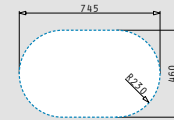

SR MINI

- Sink dimensions
  765 x 480mm
- Minimum base unit
  45cm
- Installation
  Inset (**EASYFIX**)
- Bowl dimensions
  Ø385 x 150mm
- Overflow
  Bowl
- Reversible

Finish	Ar. number	Bowl position	Waste valve	Packaging
SATIN	100166801	Reversible No tap holes	Ø92mm	Cardboard sleeve
LINEN	100166901	Reversible No tap holes	Ø92mm	Cardboard sleeve

Suitable accessories

Suitable waste fittings

SR TWIG 1B 1D

- Sink dimensions
  850 x 450mm
- Minimum base unit
  45cm
- Installation
  Inset (**EASYFIX**)
- Bowl dimensions
  Ø360 x 150mm
- Overflow
  Bowl
- Reversible

Finish	Ar. number	Bowl position	Waste valve	Packaging
SATIN	100136501	Reversible No tap holes	Ø92mm	Cardboard sleeve
LINEN	100136601	Reversible No tap holes	Ø92mm	Cardboard sleeve

Suitable accessories

Suitable waste fittings