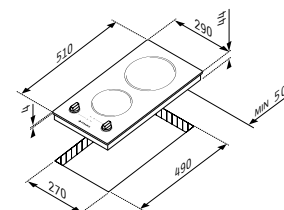

INSTALLATION