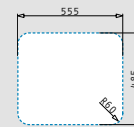

stainless steel sinks

ATRIA

- Sink dimensions
  575 x 505mm
- Bowl dimensions
  480 x 340 x 180mm
- Minimum base unit
  60cm
- Overflow
  Bowl
- Installation
  Inset (**EASYFIX**)

Finish	Ar. number	Tap holes	Waste valve	Packaging
POLISHED	100081501	1 tap hole	Ø92mm	Cardboard sleeve
LINEN	100080901	1 tap hole	Ø92mm	Cardboard sleeve

Suitable waste fittings

521097301
Waste valve Ø92mm with bowl overflow

521055801
Siphon for sinks with 1 bowl

CR

- Sink dimensions
  Ø450mm
- Bowl dimensions
  Ø385 x 150mm
- Minimum base unit
  45cm
- Overflow
  Bowl
- Installation
  Inset (**EASYFIX**)

Finish	Ar. number	Waste valve	Packaging
POLISHED	100034701	Ø92mm	10 items / carton box
LINEN	100034801	Ø92mm	10 items / carton box

Suitable accessories

525003301
Wooden chopping board

525002901
Steel basket

525000501
White basket

Suitable waste fittings

521097301
Waste valve Ø92mm with bowl overflow

521055801
Siphon for sinks with 1 bowl