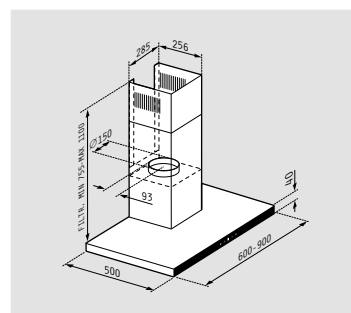

SPARE PARTS

Metallic filter (1 item) - 065911001

Carbon filter set (2 items) - 065099701