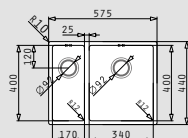

Also suitable

521102101
Pop up waste valve Ø92mm with bowl overflow

ASTRIS UNIVERSAL (57,5x44) 1 1/2B RH **NEW!**

- Outer dimensions
575 x 440mm
- Bowl dimensions
170 x 400 x 170mm / 340 x 400 x 200mm
- Minimum base unit
60cm
- Overflow
Bowl
- Installation
Inset, flushmount, undermount