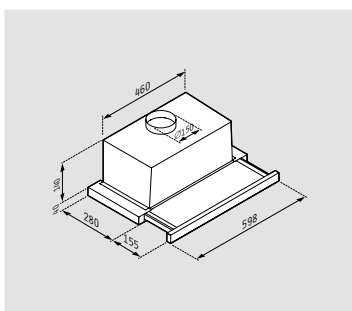

SPARE PARTS

📄 Metallic filter (1 item) - 065944101

🌀 Carbon filter set (2 items) - 065941101