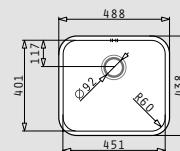

Suitable accessories

Suitable waste fittings