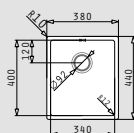

ASTRIS UNIVERSAL (17x40) 1B

NEW!

- Outer dimensions
  210 x 440mm
- Bowl dimensions
  170 x 400 x 170mm
- Minimum base unit
  30cm
- Overflow
  Bowl
- Installation
  Inset, flushmount, undermount

Finish	Ar. number	Waste valve	Packaging
BRUSHED	101060001	Ø92mm	1 item / carton box
Carton box includes: Waste valve.			

Suitable accessories

Included waste fittings

Also suitable

ASTRIS UNIVERSAL (34x40) 1B

NEW!

- Outer dimensions
  380 x 440mm
- Bowl dimensions
  340 x 400 x 200mm
- Minimum base unit
  40cm
- Overflow
  Bowl
- Installation
  Inset, flushmount, undermount

Finish	Ar. number	Waste valve	Packaging
BRUSHED	101060101	Ø92mm	1 item / carton box
Carton box includes: Waste valve.			

Suitable accessories

Included waste fittings

Also suitable