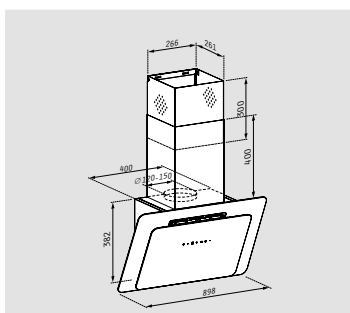

SPARE PARTS

Metallic filter (1 item) - 065990401

Carbon filter set (2 items) - 065990601