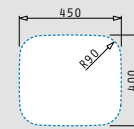

IRIS (45x40) 1B

- Outer dimensions
  472 x 422mm
- Bowl dimensions
  450 x 400 x 200mm
- Minimum base unit
  50cm
- Installation
  Undermount
- Overflow
  Bowl

Finish	Ar. number	Waste valve	Packaging
POLISHED	100009901	Ø92mm	5 items / carton box

Suitable accessories					
525005201 Wooden chopping board	525004001 Steel basket				

Suitable waste fittings					
521097901 Pop up waste valve Ø92mm with bowl overflow	521097301 Waste valve Ø92mm with bowl overflow				

IRIS (50x40) 1B

- Outer dimensions
  523 x 424mm
- Bowl dimensions
  500 x 400 x 200mm
- Minimum base unit
  60cm
- Installation
  Undermount
- Overflow
  Bowl

Finish	Ar. number	Waste valve	Packaging
POLISHED	100008401	Ø92mm	4 items / carton box

Suitable accessories					
525005201 Wooden chopping board	525004001 Steel basket				

Suitable waste fittings					
521097901 Pop up waste valve Ø92mm with bowl overflow	521097301 Waste valve Ø92mm with bowl overflow