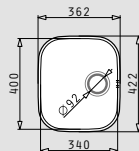

Suitable accessories	525004701	525004201	525000401		
	Wooden chopping board		Steel basket		White basket

Suitable waste fittings	521097901	521097301			
	Pop up waste valve Ø92mm with bowl overflow		Waste valve Ø92mm with bowl overflow