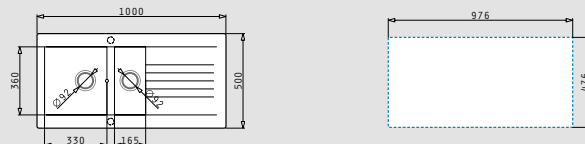

Included waste fittings

Waste valve Ø92mm with bowl overflow

Waste valve Ø92mm

Space saver siphon for sinks with 2 bowls of unequal depth