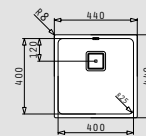

Finish	Ar. number	Installation type	Waste valve	Packaging
BRUSHED	101024201	Undermount	Square	1 item / carton box
BRUSHED	101023701	Flushmount	Square	1 item / carton box

Carton box includes: Waste valve.

Undermount Installation