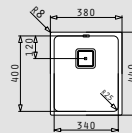

Finish	Ar. number	Installation type	Waste valve	Packaging
POLISHED	101024101	Undermount	Square	1 item / carton box
POLISHED	101023601	Flushmount	Square	1 item / carton box

Carton box includes: Waste valve.

Undermount Installation