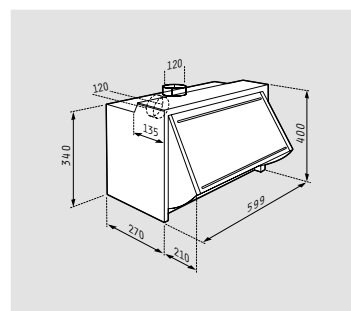

SPARE PARTS

Metallic filter (1 item) - **065960801**

Carbon filter set (2 items) - **065941201**