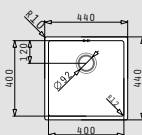

Finish	Ar. number	Installation type	Waste valve	Packaging
GOLD	101055101	Undermount	Ø92mm	1 item / carton box
GOLD	101055401	Flushmount	Ø92mm	1 item / carton box

Carton box includes: Waste valve.

Undermount Installation