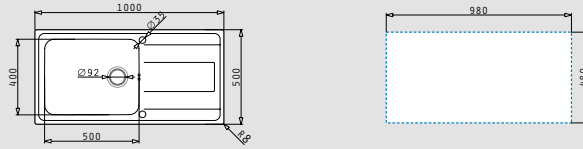

ALEA PLUS (100x50) 1B 1D

- Sink dimensions
  1000 x 500mm
- Bowl dimensions
  500 x 400 x 210mm
- Minimum base unit
  60cm
- Installation
  Inset (**EASYFIX**)
- Overflow
  Bowl
- Reversible

Finish	Ar. number	Bowl position	Waste valve	Packaging
POLISHED	107165301	Reversible 1+1 tap holes	Ø92mm	Cardboard sleeve

Suitable accessories

043001401 Glass chopping board	525009501 Wooden chopping board	521006301 Ø92mm waste valve cover

Suitable waste fittings

521097901 Pop up waste valve Ø92mm with bowl overflow	521097301 Waste valve Ø92mm with bowl overflow	521058301 Space saver siphon for sinks with 1 bowl	521055801 Siphon for sinks with 1 bowl

ALEA (100x50) 1 1/2B 1D

- Sink dimensions
  1000 x 500mm
- Bowl dimensions
  330 x 400 x 190mm / 170 x 290 x 130mm
- Minimum base unit
  60cm
- Installation
  Inset (**EASYFIX**)
- Overflow
  Bowl
- Reversible

Finish	Ar. number	Bowl position	Waste valves	Packaging
POLISHED	107158101	Reversible 1+1 tap holes	Ø92mm	Cardboard sleeve
LINEN	107161001	Reversible 1+1 tap holes	Ø92mm	Cardboard sleeve