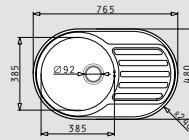

SR MINI

- Sink dimensions
  765 x 480mm
- Minimum base unit
  45cm
- Installation
  Inset (**EASYFIX**)
- Bowl dimensions
  Ø385 x 150mm
- Overflow
  Bowl
- Reversible

Finish	Ar. number	Bowl position	Waste valve	Packaging
SATIN	100166801	Reversible No tap holes	Ø92mm	Cardboard sleeve
LINEN	100166901	Reversible No tap holes	Ø92mm	Cardboard sleeve

Suitable accessories

Suitable waste fittings

SR TWIG 1B 1D

- Sink dimensions
  850 x 450mm
- Minimum base unit
  45cm
- Installation
  Inset (**EASYFIX**)
- Bowl dimensions
  Ø360 x 150mm
- Overflow
  Bowl
- Reversible

Finish	Ar. number	Bowl position	Waste valve	Packaging
SATIN	100136501	Reversible No tap holes	Ø92mm	Cardboard sleeve
LINEN	100136601	Reversible No tap holes	Ø92mm	Cardboard sleeve

Suitable accessories

Suitable waste fittings