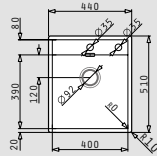

KRYPTO (44x51) 1B

NEW!

- Sink dimensions
  440 x 510mm
- Bowl dimensions
  400 x 390 x 200mm
- Minimum base unit
  45cm
- Overflow
  Bowl
- Installation
  Inset, flushmount, undermount

Finish	Ar. Number	Tap holes	Waste valve	Packaging
BRUSHED	101062001	2 tap holes	Ø92mm	1 item / carton box

Carton box includes: Waste valve.