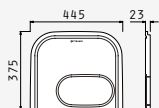

525003301

 Wooden chopping board
for bowl **Ø38,5cm**

525004901

 Wooden chopping board
for bowl **Ø36cm**

525005601

 Wooden chopping board
for **Titan**

525009501

 Wooden chopping board
for **Alea & Athena**