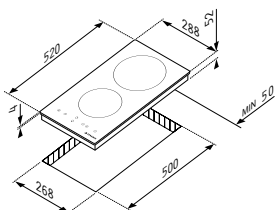

INSTALLATION