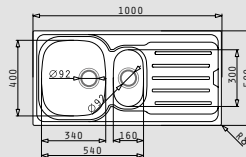

Suitable accessories

Suitable waste fittings