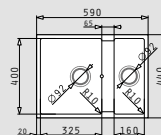

Color	Ar. number	Waste valve	Packaging
SNOW	070067711	Ø92mm	1 item / carton box
GRAPHITE CARBON	070067811	Ø92mm	1 item / carton box
DARK BEIGE	070067911	Ø92mm	1 item / carton box
IVORY	070111211	Ø92mm	1 item / carton box
INDUSTRIAL GREY	070144911	Ø92mm	1 item / carton box
IRON GREY	070068211	Ø92mm	1 item / carton box

NEW COLOR

NEW COLOR

Packaging includes: Waste valves & space saver siphon.