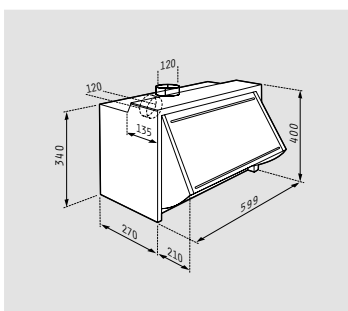

SPARE PARTS

Metallic filter (1 item) - **065960801**

Carbon filter set (2 items) - **065941201**