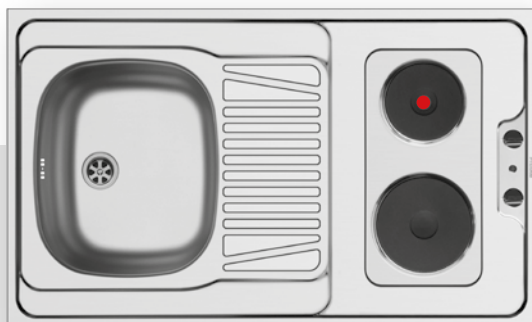

PANTRY (100x60x5,5) 1B 1D WITH ELECTRIC HOBS

- Pantry dimensions
  1000 x 600 x 55mm
- Bowl dimensions
  340 x 400 x 150mm
- Minimum base unit
  45cm
- Installation
  Onset - 4 sides down
- Bowl overflow
- Overflow
  Bowl
- Reversible