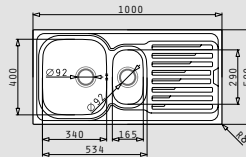

AMALTIA (100x50) 1 1/2B 1D

- Sink dimensions
  1000 x 500mm
- Bowl dimensions
  340 x 400 x 190mm / 165 x 290 x 130mm
- Minimum base unit
  60cm
- Overflow
  Bowl
- Reversible
- Installation
  Inset (**EASYFIX**)

Finish	Ar. number	Bowl position	Waste valve	Packaging
POLISHED	107118301	Reversible No tap holes	Ø92mm	Cardboard sleeve
LINEN	107121701	Reversible 1+1 tap holes	Ø92mm	Cardboard sleeve