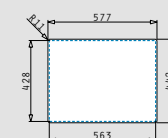

Flushmount installation