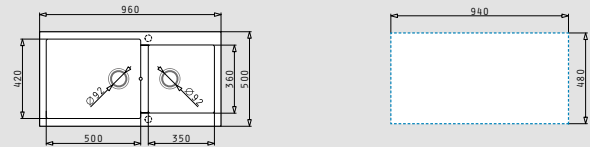

Color	Ar. number	Waste valves	Packaging
SNOW	070183111	Ø92mm	1 item / carton box
GRAPHITE CARBON	070182911	Ø92mm	1 item / carton box
DARK BEIGE	070183311	Ø92mm	1 item / carton box
IVORY	070183011	Ø92mm	1 item / carton box
INDUSTRIAL GREY	070183411	Ø92mm	1 item / carton box
IRON GREY	070183511	Ø92mm	1 item / carton box

Packaging includes: Waste valves & space saver siphon.