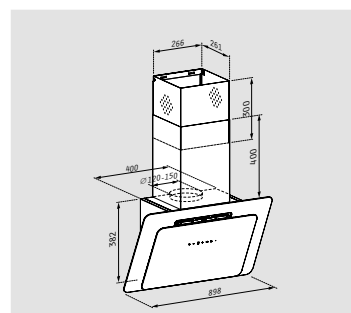

SPARE PARTS

Metallic filter (1 item) - 065990401

Carbon filter set (2 items) - 065990601