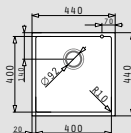

TETRAGON (34x40) 1B

- Outer dimensions 380 x 440mm
- Minimum base unit 40cm
- Installation Undermount
- Bowl dimensions 340 x 400 x 200mm
- Overflow Bowl

NEW COLOR

NEW COLOR

Color	Ar. number	Waste valve	Packaging
SNOW	070065311	Ø92mm	1 item / carton box
GRAPHITE CARBON	070065411	Ø92mm	1 item / carton box
DARK BEIGE	070065511	Ø92mm	1 item / carton box
IVORY	070139611	Ø92mm	1 item / carton box
INDUSTRIAL GREY	070139911	Ø92mm	1 item / carton box
IRON GREY	070065811	Ø92mm	1 item / carton box

Packaging includes: Waste valve & space saver siphon.

Suitable accessories

043001701
Glass chopping board

Included waste fittings

521009001
Waste valve Ø92mm with bowl overflow

521058301
Space saver siphon for sinks with 1 bowl

TETRAGON (40x40) 1B

- Outer dimensions 440 x 440mm
- Minimum base unit 50cm
- Installation Undermount
- Bowl dimensions 400 x 400 x 200mm
- Overflow Bowl

NEW COLOR

NEW COLOR

Color	Ar. number	Waste valve	Packaging
SNOW	070065911	Ø92mm	1 item / carton box
GRAPHITE CARBON	070066011	Ø92mm	1 item / carton box
DARK BEIGE	070066111	Ø92mm	1 item / carton box
IVORY	070140511	Ø92mm	1 item / carton box
INDUSTRIAL GREY	070144511	Ø92mm	1 item / carton box
IRON GREY	070066411	Ø92mm	1 item / carton box

Packaging includes: Waste valve & space saver siphon.

Suitable accessories

043001701
Glass chopping board

525005701
Wooden chopping board

043000901
Steel colander

Included waste fittings

521009001
Waste valve Ø92mm with bowl overflow

521058301
Space saver siphon for sinks with 1 bowl