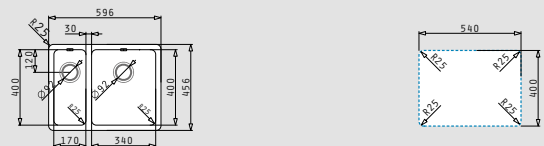

Cutout template supplied in packaging

Suitable accessories								
	043001701 Glass chopping board	043001201 Steel colander	521006301 Ø92mm waste valve cover					
Included waste fittings	X2 							
	521102501 Waste valve Ø92mm with bowl overflow	521058501 Space saver siphon for sinks with 2 bowls of unequal depth						
								Also suitable
							521102401 Pop up waste valve Ø92mm with bowl overflow