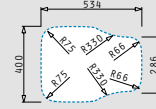

DIONE (59x46) 1 1/2B REV

- Sink dimensions
  590 x 456mm
- Bowl dimensions
  340 x 400 x 180mm / 165 X 290 X 120mm
- Minimum base unit
  60cm
- Installation
  Undermount
- Overflow
  Bowl
- Reversible

Finish	Ar. number	Waste valves	Packaging
POLISHED	109401730	Ø92mm	1 item / carton box
Carton box includes: Waste valves, space saver siphon & transparent colander.			

Included waste fittings		525000201 Transparent colander	
	Suitable accessories		525004701 Wooden chopping board
		525004201 Steel basket	
		525000401 White basket	
		100060001 Steel colander	
Included waste fittings			521101701 Waste valve Ø92mm with bowl overflow
		521097201 Waste valve Ø92mm	
Also suitable		521058501 Space saver siphon for sinks with 2 bowls of unequal depth	
		521097901 Pop up waste valve Ø92mm with bowl overflow	

DIONE (77x46) 2B

- Sink dimensions
  766 x 456mm
- Bowl dimensions
  340 x 400 x 180mm / 340 x 400 x 180mm
- Minimum base unit
  80cm
- Installation
  Undermount
- Overflow
  Bowl

Finish	Ar. number	Waste valves	Packaging
POLISHED	109400630	Ø92mm	1 item / carton box
Carton box includes: Waste valves, space saver siphon & steel basket.