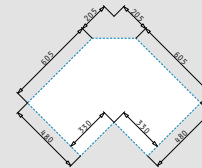

Suitable accessories

Included waste fittings

X2