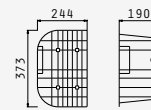

525002901
Steel basket for bowl
Ø38,5cm

525000501
White basket for bowl
Ø38,5cm

525005401
Steel basket for
Titan

525006401
Steel basket for
Alea & Athena

525005001
Steel basket
for **Celeste**

073024801
Steel basket for for
Alazia & Alea