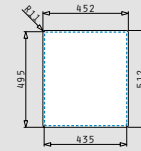

istros FM series

ISTROS FM (45x51) 1B

- Sink dimensions
450 x 510mm
- Bowl dimensions
400 x 400 x 200mm
- Minimum base unit
45cm
- Overflow
Bowl
- Installation
Flushmount

Finish	Ar. number	Tap holes	Waste valve	Packaging
BRUSHED	101054801	1 tap hole	Ø92mm	1 item / carton box
Carton box includes: Waste valve & space saver siphon.				