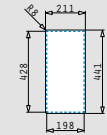

Flushmount installation

Cutout template supplied in packaging

Suitable accessories				
	043001201 Steel colander		521006301 Ø92mm waste valve cover	

Included waste fittings			Also suitable
	521101701 Waste valve Ø92mm with bowl overflow for undermount installation		521102601 Waste valve Ø92mm with bowl overflow for flushmount installation

TETRAGON (34x40) 1B

- **Outer dimensions**
  380 x 440mm
- **Bowl dimensions**
  340 x 400 x 200mm
- **Minimum base unit**
  40cm
- **Overflow**
  Bowl
- **Installation**
  Undermount, flushmount