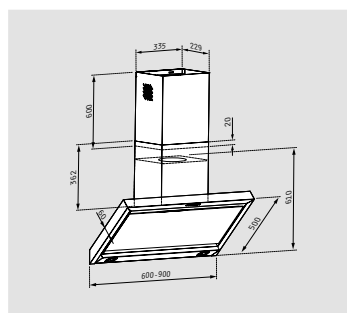

SPARE PARTS

Metallic filter (1 item) - 065990301

Carbon filter set (2 items) - 065990601