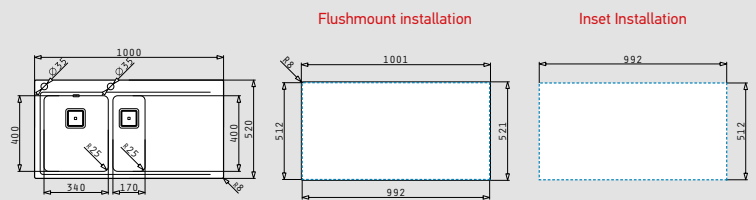

stainless steel sinks

OLYNTHOS (100x52) 1 1/2B 1D LH

- Sink dimensions
  1000 x 520mm
- Bowl dimensions
  340 x 400 x 200mm / 170 x 400 x 140mm
- Minimum base unit
  60cm
- Overflow
  Bowl
- Installation
  Flushmount, inset

Finish	Ar. number	Tap holes	Waste valves	Packaging
BRUSHED	108911601	2 tap holes	Square	1 item / carton box
Carton box includes: Pop up waste valve, waste valve & siphon.				

Suitable accessories	043001501 Glass chopping board	043001201 Steel colander						
Included waste fittings	521205401 Pop up square waste valve with bowl overflow	521205901 Square waste valve	521055201 Siphon for sinks with 2 bowls of unequal depth					

OLYNTHOS (100x52) 1 1/2B 1D RH

- Sink dimensions
  1000 x 520mm
- Bowl dimensions
  170 x 400 x 140mm / 340 x 400 x 200mm
- Minimum base unit
  60cm
- Overflow
  Bowl
- Installation
  Flushmount, inset

Finish	Ar. number	Tap holes	Waste valves	Packaging
BRUSHED	108911501	2 tap holes	Square	1 item / carton box
Carton box includes: Pop up waste valve, waste valve & siphon.