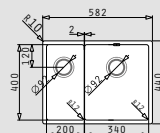

Finish	Ar. number	Installation type	Waste valves	Packaging
BRUSHED	101054401	Undermount	Ø92mm	1 item / carton box
BRUSHED	101054501	Flushmount	Ø92mm	1 item / carton box

Carton box includes: Waste valves & space saver siphon.

Undermount Installation