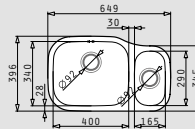

Included waste fittings		Suitable accessories					Included waste fittings				Also suitable	
	525000201 Transparent colander		525004701 Wooden chopping board	525004201 Steel basket	525000401 White basket	100060001 Steel colander		521101701 Waste valve Ø92mm with bowl overflow	521097201 Waste valve Ø92mm	521058501 Space saver siphon for sinks with 2 bowls of unequal depth		521097901 Pop up waste valve Ø92mm with bowl overflow

DIONE (65x40) 1 1/2B RH

- Sink dimensions
  649 x 396mm
- Bowl dimensions
  165 x 290 x 120mm / 400 x 340 x 180mm
- Minimum base unit
  80cm
- Installation
  Undermount
- Overflow
  Bowl