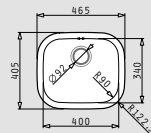

inset bowls

KIBA

- Sink dimensions
  Ø485mm
- Minimum base unit
  45cm
- Installation
  Inset (**EASYFIX**)
- Bowl dimensions
  Ø385 x 163mm
- Overflow
  Bowl

Finish	Ar. number	Tap holes	Waste valve	Packaging
POLISHED	100053701	1 tap hole	Ø92mm	10 items / carton box
LINEN	100053801	1 tap hole	Ø92mm	10 items / carton box

Suitable accessories

Suitable waste fittings

KIBA SQUARE

- Sink dimensions
  465 x 405mm
- Minimum base unit
  45cm
- Installation
  Inset (**EASYFIX**)
- Bowl dimensions
  400 x 340 x 150mm
- Overflow
  Bowl

Finish	Ar. number	Waste valve	Packaging
POLISHED	100080101	Ø92mm	10 items / carton box

Suitable accessories

Suitable waste fittings