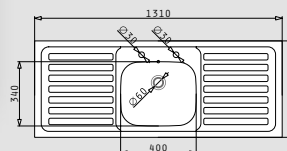

Suitable accessories

525004701 Wooden chopping board	525004201 Steel basket	525000401 White basket			

Suitable waste fittings

521101301 Waste valve Ø60mm with round bowl overflow	521055801 Siphon for sinks with 1 bowl