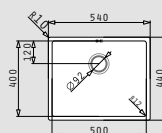

Finish	Ar. number	Installation type	Waste valve	Packaging
GOLD	101055701	Undermount	Ø92mm	1 item / carton box
GOLD	101056001	Flushmount	Ø92mm	1 item / carton box

Carton box includes: Waste valve.

Undermount Installation