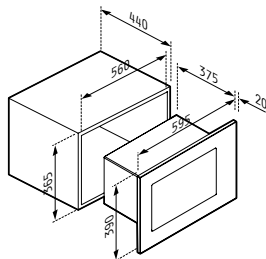

INSTALLATION