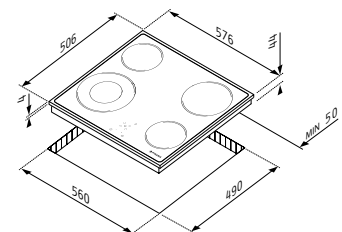

INSTALLATION

Hob 58HL 4003 Touch Frameless

Ar. Number
030057502

FEATURES

Dimensions: 576 x 506 x 44mm

Touch controls

9 function levels

Residual heat indicator