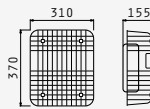

525002901
Steel basket for bowl
Ø38,5cm

525000501
White basket for bowl
Ø38,5cm

525005401
Steel basket for
Titan

525006401
Steel basket for
Alea & Athena

525005001
Steel basket
for **Celeste**

073024801
Steel basket for for
Alazia & Alea