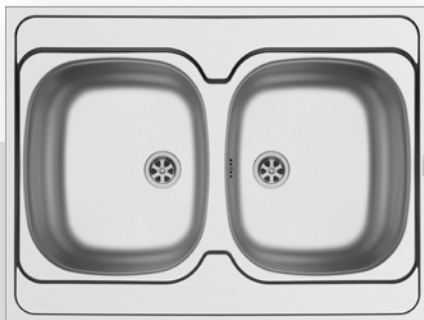

INTERNATIONAL (80x60) 2B

- Sink dimensions
  800 x 600mm
- Bowl dimensions
  340 x 400 x 150mm / 340 x 400 x 150mm
- Minimum base unit
  80cm
- Overflow
  Bowl
- Installation
  Onset - 3 sides down