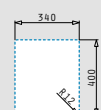

Undermount Installation