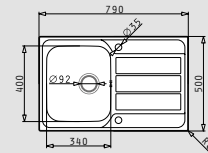

stainless steel sinks

ATHENA (79x50) 1B 1D

- Sink dimensions
790 x 500mm
- Minimum base unit
45cm
- Installation
Inset (**EASYFIX**)
- Bowl dimensions
340 x 400 x 180mm
- Overflow
Bowl
- Reversible

Finish	Ar. number	Bowl position	Waste valve	Packaging
SATIN	100181001	Reversible 1+1 tap holes	Ø92mm	Cardboard sleeve
LINEN	100180201	Reversible 1+1 tap holes	Ø92mm	Cardboard sleeve