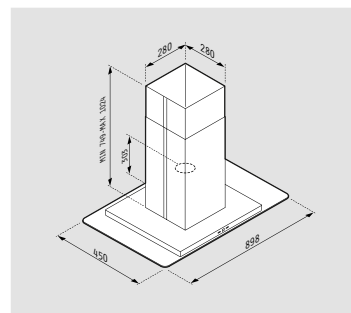

SPARE PARTS

- **Metallic filter (1 item) - 065945601**
- **Carbon filter (1 item) - 065941401**