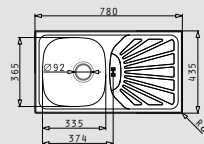

Suitable accessories

525000701 White basket					

Suitable waste fittings

521096401 Waste valve Ø92mm with drainer overflow	521055801 Siphon for sinks with 1 bowl