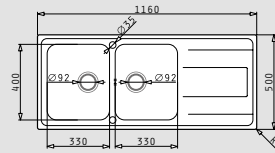

stainless steel sinks

ALEA (116x50) 2B 1D

- Sink dimensions
  1160 x 500mm
- Bowl dimensions
  330 x 400 x 190mm / 330 x 400 x 190mm
- Minimum base unit
  80cm
- Installation
  Inset (**EASYFIX**)
- Bowl position
  Reversible
- Overflow
  Bowl
- Reversible

Finish	Ar. number	Bowl position	Waste valves	Packaging
POLISHED	107161101	Reversible 1+1 tap holes	Ø92mm	Cardboard sleeve
LINEN	107161201	Reversible 1+1 tap holes	Ø92mm	Cardboard sleeve

Suitable accessories	043001401 Glass chopping board	525009501 Wooden chopping board	525006401 Steel basket	521006301 Ø92mm waste valve cover	Suitable waste fittings	521097901 Pop up waste valve Ø92mm with bowl overflow	521097301 Waste valve Ø92mm with bowl overflow	521097201 Waste valve Ø92mm	521058401 Space saver siphon for sinks with 2 bowls of equal depth	521055101 Siphon for sinks with 2 bowls of equal depth