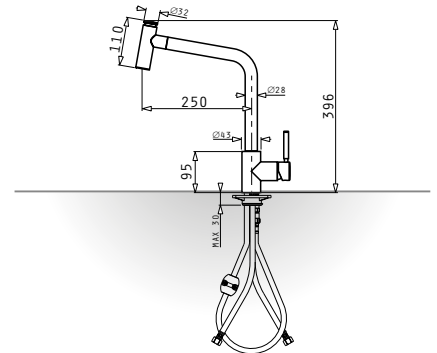

Sonatina

Single lever mixer with ceramic disc mechanism & pull-out spray

Finish	Ar. Number
CHROME	090940201
CHROME & BLACK MATTE	090940301

NEW!