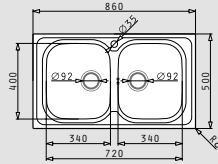

AMALTIA (86x50) 2B

- Sink dimensions
  860 x 500mm
- Bowl dimensions
  340 x 400 x 190mm / 340 x 400 x 190mm
- Minimum base unit
  80cm
- Overflow
  Bowl
- Installation
  Inset (**EASYFIX**)

Finish	Ar. number	Tap holes	Waste valves	Packaging
POLISHED	107132601	1 tap hole	Ø92mm	Cardboard sleeve
LINEN	107121201	1 tap hole	Ø92mm	Cardboard sleeve