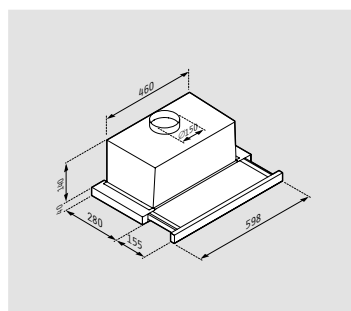

SPARE PARTS

📄 Metallic filter (1 item) - 065944101

🌀 Carbon filter set (2 items) - 065941101