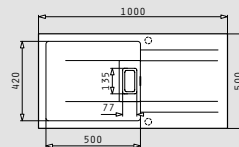

Suitable accessories

Included accessories

Included waste fittings