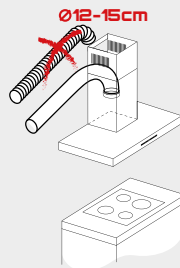

x12

Choose the right cookerhood for your kitchen!

We calculate the volume of the room in cubic meters and then we multiply it by 12. (An effective cooker hood refreshes air in the kitchen 12 times per hour).

Example: Kitchen room dimensions: 6 meters long, 3 meters wide and 2.5 meters high. The volume of the kitchen room is equal to length x width x height: $6 \times 3 \times 2.5 = 45\text{m}^3$. Given that the air in the kitchen should be refreshed 12 times per hour, then the extraction rate required should be $12 \times 45\text{m}^3 = 540\text{m}^3$. So the recommended cooker hood should have extraction capacity at least $540\text{m}^3/\text{h}$.

Cookerhood functions

A. Air extraction: Metal filters withhold airborne grease and channel the filtered air outside through the ducting pipe.

B. Recirculating: The absorbed air is filtered through activated charcoal filters that withhold odors, channeling the purified air back to the room.

Low noise level

Pyramis cooker hoods keep the noise levels low, creating ideal home conditions. Noise level is measured in dB and PYRAMIS cookerhoods level equals to an "office".

1
Avoid connections with curves or angles.

2
Use a cylindrical drain pipe (12-15cm in diameter), smooth surface (not corrugated) for optimum vapor flow.

3
Avoid exhaust pipes longer than 5 meters.

4
The distance between the hood and the hob should be between 65cm and 75cm.

Installation for maximum performance

Did you know that if the cooker hood is fitted with an outlet pipe of more than 6 meters and 3 angles of 90°, its output is reduced by 50%? By following the above simple tips, you ensure the cookerhood's maximum performance by installing it correctly!