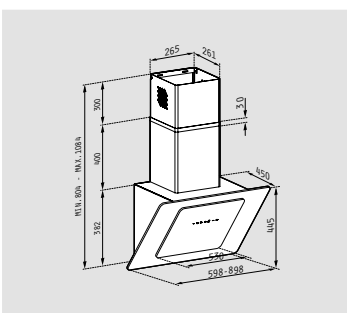

Fiero Black

Width **60cm** Ar. Number **065023101**

Width **90cm** Ar. Number **065023001**

NEW!

FEATURES

Material: Black glass

Width: 60cm / 90cm

Extraction rate (IEC): 401m³/h

Extraction rate (free flow): 650m³/h

Noise level: 54-68dB

Motor: 190W

Lighting: LED spots

Control: Touch buttons

Metallic filters: 1

Energy class: D

SPARE PARTS

Metallic filter for Fiero Black 60cm (1 item) - 065979201

Metallic filter for Fiero Black 90cm (1 item) - 065975201

Carbon filter set (2 items) - 065935901

Oval Chimney

Width **60cm** Ar. Number **065030401**

Width **90cm** Ar. Number **065030501**

FEATURES

Material: Inox

Width: 60cm / 90cm

Extraction rate (IEC): 595m³/h

Extraction rate (free flow): 850m³/h

Noise level: 43-60dB

Motor: 270W

Lighting: LED lamps

Control: Push buttons

Metallic filters: 2 (60cm), 3 (90cm)

Energy class: D

SPARE PARTS

Metallic filter for Oval Chimney 60cm (1 item) - 065968601

Metallic filter for Oval Chimney 90cm (1 item) - 065967601

Carbon filter set (2 items) - 065934601