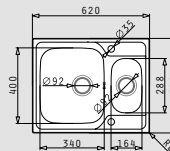

Suitable accessories

043001401 Glass chopping board	525009501 Wooden chopping board	100060001 Steel colander	525000201 Transparent colander	521006301 Ø92mm waste valve cover

Suitable waste fittings

521097901 Pop up waste valve Ø92mm with bowl overflow	521097301 Waste valve Ø92mm with bowl overflow	521097201 Waste valve Ø92mm	521058501 Space saver siphon for sinks with 2 bowls of unequal depth	521055201 Siphon for sinks with 2 bowls of unequal depth