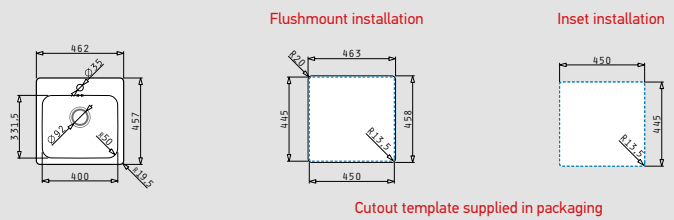

zeria series

ZERIA (46,2x45,7) 1B

- Sink dimensions
462 x 457mm
- Bowl dimensions
400 x 331,5 x 180mm
- Minimum base unit
45cm
- Overflow
Bowl
- Installation
Flushmount, inset

Finish	Ar. number	Tap holes	Waste valve	Packaging
POLISHED	108983901	1 tap hole	Ø92mm	1 item / carton box
Carton box includes: Waste valve & space saver siphon.				