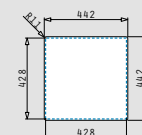

Flushmount installation