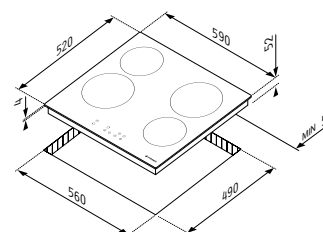

4 Highlight zones

Front left: \varnothing 20cm - 1800W

Rear left: \varnothing 16,5cm - 1200W

Rear right: \varnothing 20cm - 1800W

Front right: \varnothing 16,5cm - 1200W

INSTALLATION

Hob 58HL 4008 Touch with Inox Frame