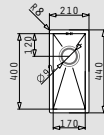

Finish	Ar. number	Installation type	Waste valve	Packaging
BRUSHED	100090001	Undermount	Ø92mm	1 item / carton box
BRUSHED	100090601	Flushmount	Ø92mm	1 item / carton box

Carton box includes: Waste valve.

Undermount Installation