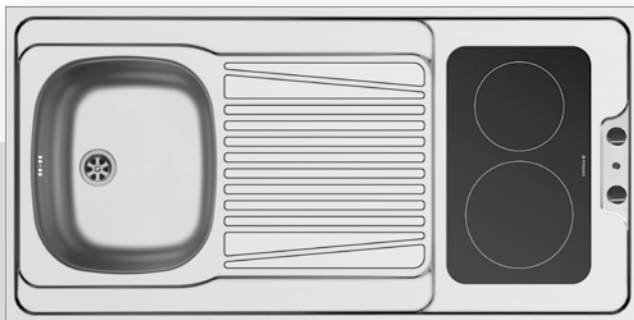

PANTRY (120x60x5,5) 1B 1D WITH CERAMIC HOBS

- Pantry dimensions
  1200 x 600 x 55mm
- Bowl dimensions
  340 x 400 x 150mm
- Minimum base unit
  45cm
- Installation
  Onset - **4 sides down**
- Overflow
  Bowl
- Reversible