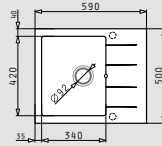

ATHLOS (59x50) 1B 1D

- Sink dimensions
  590 x 500mm
- Bowl dimensions
  340 x 420 x 186mm
- Minimum base unit
  45cm
- Installation
  Inset
- Overflow
  Bowl
- Reversible

NEW COLOR

NEW COLOR

Color	Ar. number	Waste valve	Packaging
SNOW	070010911	Ø92mm	1 item / carton box
GRAPHITE CARBON	070011011	Ø92mm	1 item / carton box
DARK BEIGE	070069911	Ø92mm	1 item / carton box
IVORY	070194411	Ø92mm	1 item / carton box
INDUSTRIAL GREY	070194511	Ø92mm	1 item / carton box
IRON GREY	070011311	Ø92mm	1 item / carton box

Packaging includes: Waste valve & space saver siphon.