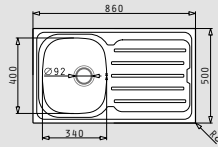

VERA (86x50) 1B 1D

- Sink dimensions
  860 x 500mm
- Bowl dimensions
  340 x 400 x 150mm
- Minimum base unit
  45cm
- Installation
  Inset (**EASYFIX**)
- Overflow
  Bowl
- Reversible

Finish	Ar. number	Bowl position	Waste valve	Packaging
SATIN	100177501	Reversible No tap holes	Ø92mm	Cardboard sleeve
LINEN	100177801	Reversible No tap holes	Ø92mm	Cardboard sleeve

Suitable accessories

Suitable waste fittings

VERA (100x50) 1 1/2B 1D

- Sink dimensions
  1000 x 500mm
- Bowl dimensions
  340 x 400 x 150mm / 160 x 300 c 90mm
- Minimum base unit
  60cm
- Installation
  Inset (**EASYFIX**)
- Overflow
  Bowl
- Reversible

Finish	Ar. number	Bowl position	Waste valves	Packaging
SATIN	100177601	Reversible No tap holes	Ø92mm	Cardboard sleeve
LINEN	100177901	Reversible No tap holes	Ø92mm	Cardboard sleeve

Suitable accessories

Suitable waste fittings