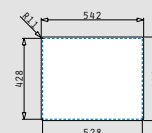

Flushmount installation