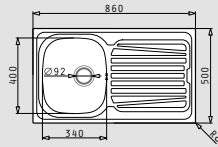

SPARTA (86x50) 1B 1D

- Sink dimensions
  860 x 500mm
- Bowl dimensions
  340 x 400 x 150mm
- Minimum base unit
  45cm
- Installation
  Inset (**EASYFIX**)
- Bowl position
  Reversible
  No tap holes
- Overflow
  Bowl
- Reversible

Finish	Ar. number	Bowl position	Waste valve	Packaging
SATIN	100129801	Reversible No tap holes	Ø92mm	Cardboard sleeve
LINEN	100131001	Reversible No tap holes	Ø92mm	Cardboard sleeve