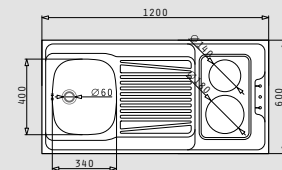

Suitable accessories							
	525004801 Wooden chopping board	525002801 Steel basket					

Included waste fittings							
	521099801 Waste valve Ø60mm with bowl overflow