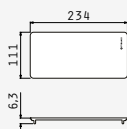

521017101
Rectangular waste valve
cover for **Kartesio**