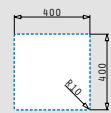

Packaging includes: Waste valve & space saver siphon.

Inset Installation

Undermount installation

Included waste fittings

Waste valve Ø92mm with bowl overflow

Space saver siphon for sinks with 1 bowl

MISTRAL (50x40) 1B