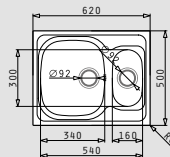

Suitable accessories

Suitable waste fittings