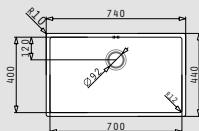

ASTRIS UNIVERSAL (70x40) 1B

NEW!

- Outer dimensions
740 x 440mm
- Bowl dimensions
700 x 400 x 200mm
- Minimum base unit
80cm
- Overflow
Bowl
- Installation
Inset, flushmount, undermount

Finish	Ar. number	Waste valve	Packaging
BRUSHED	101060501	Ø92mm	1 item / carton box
Carton box includes: Waste valve.			