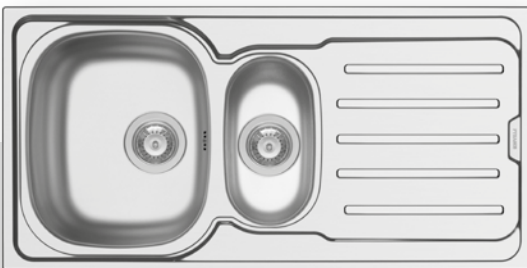

- Sink dimensions
1000 x 500mm
- Bowl dimensions
340 x 400 x 150mm / 160 x 300 c 90mm
- Minimum base unit
60cm
- Installation
Inset (**EASYFIX**)
- Overflow
Bowl
- Reversible

Finish	Ar. number	Bowl position	Waste valves	Packaging
SATIN	100177601	Reversible No tap holes	Ø92mm	Cardboard sleeve
LINEN	100177901	Reversible No tap holes	Ø92mm	Cardboard sleeve