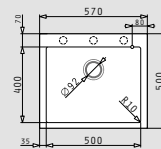

Color	Ar. number	Waste valve	Packaging
SNOW	070044311	Ø92mm	1 item / carton box
GRAPHITE CARBON	070044411	Ø92mm	1 item / carton box
DARK BEIGE	070044511	Ø92mm	1 item / carton box
IVORY	070138711	Ø92mm	1 item / carton box
INDUSTRIAL GREY	070105211	Ø92mm	1 item / carton box
IRON GREY	070138711	Ø92mm	1 item / carton box

NEW COLOR

NEW COLOR

Packaging includes: Waste valve & space saver siphon.