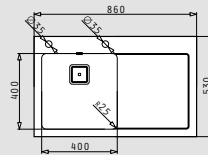

stainless steel / glass sinks

CRYSTALON (86x53) 1B 1D WHITE LH

- Sink dimensions
860 x 530mm
- Minimum base unit
50cm
- Installation
Inset
- Bowl dimensions
400 x 400 x 200mm
- Overflow
Bowl

Finish	Ar. number	Tap holes	Waste valve	Packaging
STEEL & WHITE GLASS	109504530	2 tap holes	Square	1 item / carton box
Carton box includes: Pop up waste valve & siphon.				