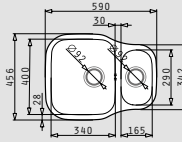

DIONE (59x46) 1 1/2B REV

- Sink dimensions
  590 x 456mm
- Bowl dimensions
  340 x 400 x 180mm / 165 X 290 X 120mm
- Minimum base unit
  60cm
- Installation
  Undermount
- Overflow
  Bowl
- Reversible

Finish	Ar. number	Waste valves	Packaging
POLISHED	109401730	Ø92mm	1 item / carton box
Carton box includes: Waste valves, space saver siphon & transparent colander.			

Included waste fittings		525000201 Transparent colander	
	Suitable accessories		525004701 Wooden chopping board
		525004201 Steel basket	
		525000401 White basket	
		100060001 Steel colander	
Included waste fittings			521101701 Waste valve Ø92mm with bowl overflow
		521097201 Waste valve Ø92mm	
Also suitable		521058501 Space saver siphon for sinks with 2 bowls of unequal depth	
		521097901 Pop up waste valve Ø92mm with bowl overflow	

DIONE (77x46) 2B

- Sink dimensions
  766 x 456mm
- Bowl dimensions
  340 x 400 x 180mm / 340 x 400 x 180mm
- Minimum base unit
  80cm
- Installation
  Undermount
- Overflow
  Bowl

Finish	Ar. number	Waste valves	Packaging
POLISHED	109400630	Ø92mm	1 item / carton box
Carton box includes: Waste valves, space saver siphon & steel basket.