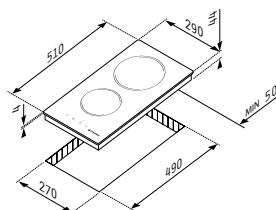

2 Highlight zones

Rear: $\varnothing 20\text{cm}$ - 1800W

Front: $\varnothing 16,5\text{cm}$ - 1200W

INSTALLATION

Hob 29HL 246 Touch Frameless White

Ar. Number
030057301

FEATURES

Dimensions: 290 x 510 x 44mm