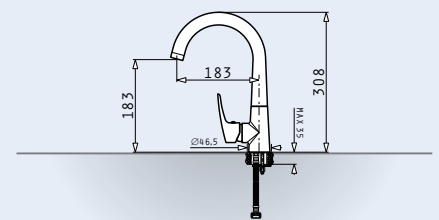

Lorena

Single lever mixer
with ceramic disc mechanism

Finish	Ar. Number
CHROME	090926801