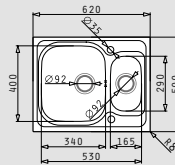

AMALTIA (62x50) 1 1/2B

- Sink dimensions
  620 x 500mm
- Minimum base unit
  60cm
- Installation
  Inset (**EASYFIX**)
- Bowl dimensions
  340 x 400 x 190mm / 165 x 290 x 130mm
- Overflow
  Bowl
- Reversible

Finish	Ar. number	Bowl position	Waste valves	Packaging
POLISHED	107123301	Reversible 1+1 tap holes	Ø92mm	Cardboard sleeve

Suitable accessories

525004701 Wooden chopping board	100060001 Steel colander	525000201 Transparent colander	525004201 Steel basket	525000401 White basket

Suitable waste fittings

521097901 Pop up waste valve Ø92mm with bowl overflow	521097301 Waste valve Ø92mm with bowl overflow	521097201 Waste valve Ø92mm	521058501 Space saver siphon for sinks with 2 bowls of unequal depth	521055201 Siphon for sinks with 2 bowls of unequal depth

AMALTIA (79x50) 1B 1D

- Sink dimensions
  790 x 500mm
- Minimum base unit
  45cm
- Installation
  Inset (**EASYFIX**)
- Bowl dimensions
  340 x 400 x 190mm
- Overflow
  Bowl
- Reversible

Finish	Ar. number	Bowl position	Waste valve	Packaging
POLISHED	107117801	Reversible No tap holes	Ø92mm	Cardboard sleeve
LINEN	107118701	Reversible No tap holes	Ø92mm	Cardboard sleeve

Suitable accessories

525004701 Wooden chopping board	525004201 Steel basket	525000401 White basket		

Suitable waste fittings

521097901 Pop up waste valve Ø92mm with bowl overflow	521097301 Waste valve Ø92mm with bowl overflow	521058301 Space saver siphon for sinks with 1 bowl	521055801 Siphon for sinks with 1 bowl