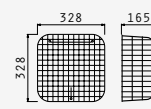

525002901
Steel basket for bowl
Ø38,5cm

525000501
White basket for bowl
Ø38,5cm

525005401
Steel basket for
Titan

525006401
Steel basket for
Alea & Athena

525005001
Steel basket
for **Celeste**

073024801
Steel basket for for
Alazia & Alea