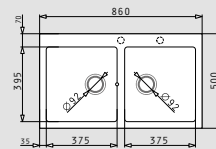

Color	Ar. number	Waste valve	Packaging
SNOW	070071211	Ø92mm	1 item / carton box
GRAPHITE CARBON	070071311	Ø92mm	1 item / carton box
DARK BEIGE	070071411	Ø92mm	1 item / carton box
IVORY	070110711	Ø92mm	1 item / carton box
INDUSTRIAL GREY	070185911	Ø92mm	1 item / carton box
IRON GREY	070071711	Ø92mm	1 item / carton box

NEW COLOR

NEW COLOR

Packaging includes: Waste valves & space saver siphon.