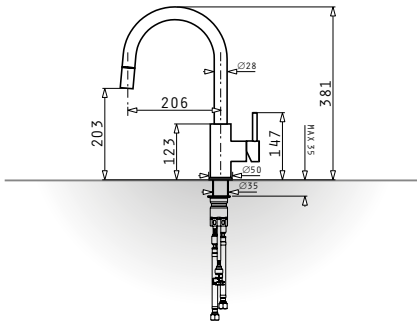

Verismo

Stainless steel single lever mixer with ceramic disc mechanism & pull-out spray

Finish	Ar. Number
STAINLESS STEEL	090917401