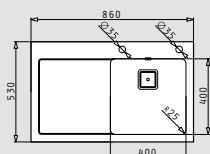

Suitable accessories				
043001701 Glass chopping board	043001201 Steel colander			

Included waste fittings				
521205401 Pop up square waste valve with bowl overflow	521055801 Siphon for sinks with 1 bowl