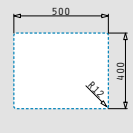

Undermount Installation