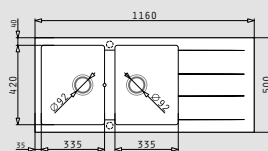

Suitable accessories

Included waste fittings