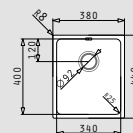

LYDIA (34x40) 1B

- Outer dimensions
380 x 440mm
- Bowl dimensions
340 x 400 x 200mm
- Minimum base unit
40cm
- Installation
Undermount
- Overflow
Bowl

Finish	Ar. number	Waste valve	Packaging
POLISHED	101046001	Ø92mm	1 item / carton box
Carton box includes: Waste valve.			