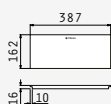

525009701

Wooden chopping board
for **Siros (47x51,5) 1B &
Siros (67x51,5) 1B**