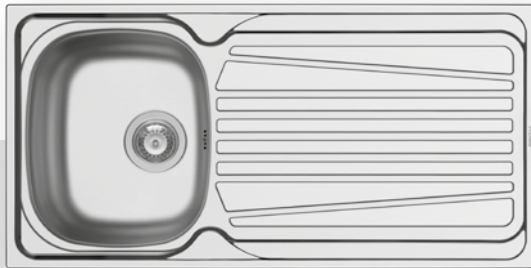

stainless steel sinks

SPARTA (100x50) 1B 1D

- Sink dimensions
  1000 x 500mm
- Bowl dimensions
  340 x 400 x 150mm
- Minimum base unit
  45cm
- Installation
  Inset (**EASYFIX**)
- Bowl position
  340 x 400 x 150mm
- Overflow
  Bowl
- Reversible

Finish	Ar. number	Bowl position	Waste valve	Packaging
SATIN	100165901	Reversible No tap holes	Ø92mm	Cardboard sleeve

Suitable accessories		Suitable waste fittings	
525004801 Wooden chopping board	525002801 Steel basket	521097301 Waste valve Ø92mm with bowl overflow	521055801 Siphon for sinks with 1 bowl

SPARTA (100x50) 1 1/2B 1D

- Sink dimensions
  1000 x 500mm
- Bowl dimensions
  340 x 400 x 150mm / 160 x 300 x 90mm
- Minimum base unit
  60cm
- Installation
  Inset (**EASYFIX**)
- Bowl position
  340 x 400 x 150mm / 160 x 300 x 90mm
- Overflow
  Bowl
- Reversible

Finish	Ar. number	Bowl position	Waste valves	Packaging
SATIN	100125801	Reversible No tap holes	Ø92mm	Cardboard sleeve
LINEN	100130301	Reversible No tap holes	Ø92mm	Cardboard sleeve