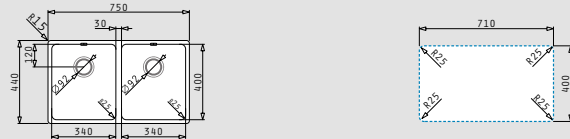

LYDIA (75x44) 2B

- **Outer dimensions**
750 x 440mm
- **Minimum base unit**
80cm
- **Installation**
Undermount
- **Bowl dimensions**
340 x 400 x 200mm / 340 x 400 x 200mm
- **Overflow**
Bowl

Finish	Ar. number	Waste valves	Packaging
POLISHED	101048901	Ø92mm	1 item / carton box
Carton box includes: Waste valves & space saver siphon.			