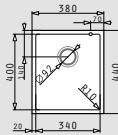

TETRAGON (34x40) 1B

- Outer dimensions 380 x 440mm
- Minimum base unit 40cm
- Installation Undermount
- Bowl dimensions 340 x 400 x 200mm
- Overflow Bowl

NEW COLOR

NEW COLOR

Color	Ar. number	Waste valve	Packaging
SNOW	070065311	Ø92mm	1 item / carton box
GRAPHITE CARBON	070065411	Ø92mm	1 item / carton box
DARK BEIGE	070065511	Ø92mm	1 item / carton box
IVORY	070139611	Ø92mm	1 item / carton box
INDUSTRIAL GREY	070139911	Ø92mm	1 item / carton box
IRON GREY	070065811	Ø92mm	1 item / carton box

Packaging includes: Waste valve & space saver siphon.