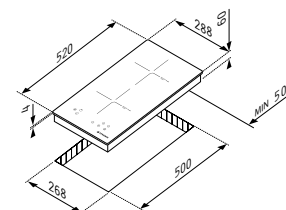

INSTALLATION