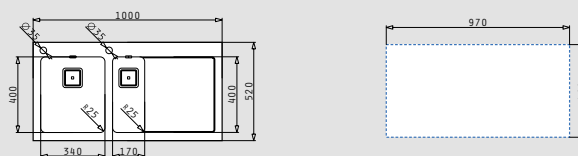

Suitable accessories				
	043001701 Glass chopping board		043001201 Steel colander	

Included waste fittings				
	521205401 Pop up square waste valve with bowl overflow		521205501 Square waste valve with bowl overflow	
	521055201 Siphon for sinks with 2 bowls of unequal depth			

CRYSTALON (100x52) 1 1/2B 1D BLACK RH

- Sink dimensions
  1000 x 520mm
- Minimum base unit
  60cm
- Installation
  Inset
- Bowl dimensions
  170 x 400 x 140mm / 340 x 400 x 200mm
- Overflow
  Bowl