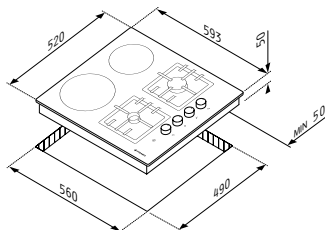

INSTALLATION