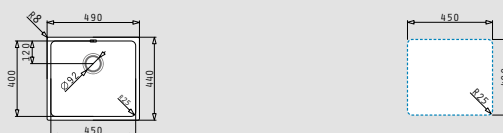

LYDIA (45x40) 1B

- Outer dimensions
490 x 440mm
- Bowl dimensions
450 x 400 x 200mm
- Minimum base unit
50cm
- Installation
Undermount
- Overflow
Bowl

Finish	Ar. number	Waste valve	Packaging
POLISHED	101046201	Ø92mm	1 item / carton box
Carton box includes: Waste valve.			