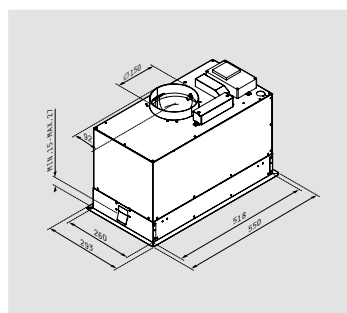

SPARE PARTS

- **Metallic filter (1 item) - 065980401**
- **Carbon filter set (2 items) - 065986401**