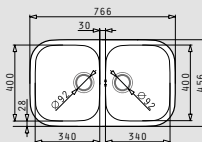

Included waste fittings		525004201 Steel basket	
	Suitable accessories		525004701 Wooden chopping board
		525000401 White basket	
Included waste fittings		521101701 Waste valve Ø92mm with bowl overflow	
		521097201 Waste valve Ø92mm	
Also suitable		521058401 Space saver siphon for sinks with 2 bowls of equal depth	
		521097901 Pop up waste valve Ø92mm with bowl overflow