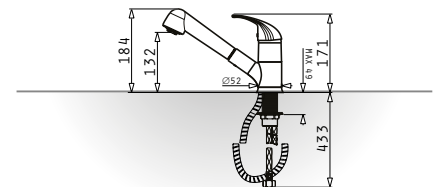

Festivo

Single lever mixer with ceramic disc mechanism
& pull-out spray

Finish	Ar. Number
CHROME	095201001
SATIN	095201101
SNOW	095300901
GRAPHITE CARBON	095301001
DARK BEIGE	095202301
IVORY	090931701
INDUSTRIAL GREY	090931901
IRON GREY	090912401