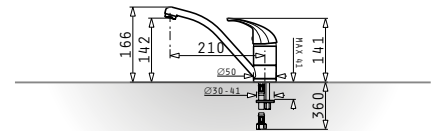

Modo

Long spout single lever mixer
with ceramic disc mechanism

Finish	Ar. Number
CHROME	095191001
SATIN	095191101
SNOW	095300601
GRAPHITE CARBON	095300701
DARK BEIGE	095192301
IVORY	090932101
INDUSTRIAL GREY	090932301
IRON GREY	090912301