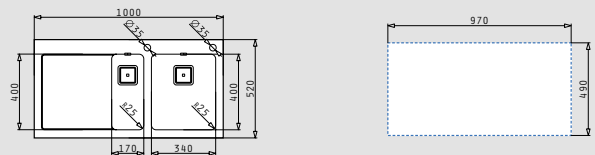

stainless steel / glass sinks

CRYSTALON (100x52) 1 1/2B 1D WHITE LH

- Sink dimensions
1000 x 520mm
- Bowl dimensions
340 x 400 x 200mm / 170 x 400 x 140mm
- Minimum base unit
60cm
- Installation
Inset
- Overflow
Bowl

CRYSTALON (100x52) 1 1/2B 1D WHITE LH

- Sink dimensions
1000 x 520mm
- Bowl dimensions
170 x 400 x 140mm / 340 x 400 x 200mm
- Minimum base unit
60cm
- Installation
Inset
- Overflow
Bowl

Finish	Ar. Number	Tap holes	Waste valves	Packaging
STEEL & WHITE GLASS	109504830	2 tap holes	Square	1 item / carton box
Carton box includes: Pop up waste valve, waste valve & siphon.				