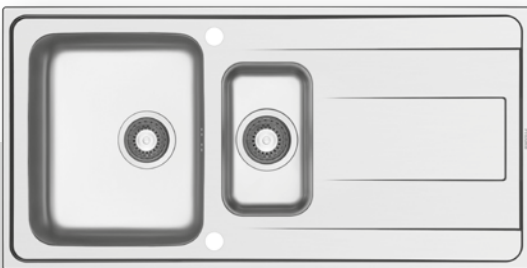

ALEA PLUS (100x50) 1B 1D

- Sink dimensions
1000 x 500mm
- Bowl dimensions
500 x 400 x 210mm
- Minimum base unit
60cm
- Installation
Inset (**EASYFIX**)
- Overflow
Bowl
- Reversible

Finish	Ar. number	Bowl position	Waste valve	Packaging
POLISHED	107165301	Reversible 1+1 tap holes	Ø92mm	Cardboard sleeve

ALEA (100x50) 1 1/2B 1D

- Sink dimensions
1000 x 500mm
- Bowl dimensions
330 x 400 x 190mm / 170 x 290 x 130mm
- Minimum base unit
60cm
- Installation
Inset (**EASYFIX**)
- Overflow
Bowl
- Reversible

Finish	Ar. number	Bowl position	Waste valves	Packaging
POLISHED	107158101	Reversible 1+1 tap holes	Ø92mm	Cardboard sleeve
LINEN	107161001	Reversible 1+1 tap holes	Ø92mm	Cardboard sleeve