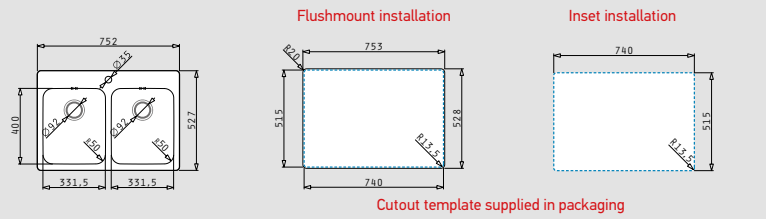

Suitable accessories						Included waste fittings				Also suitable	
	525009501 Wooden chopping board	525006401 Steel basket	521006301 Ø92mm waste valve cover				521101701 Waste valve Ø92mm with bowl overflow	521058401 Space saver siphon for sinks with 2 bowls of equal depth			521102101 Pop up waste valve Ø92mm with bowl overflow