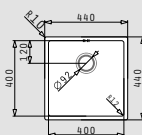

Finish	Ar. number	Installation type	Waste valve	Packaging
GUN METAL	101054901	Undermount	Ø92mm	1 item / carton box
GUN METAL	101055201	Flushmount	Ø92mm	1 item / carton box

Carton box includes: Waste valve.

Undermount Installation