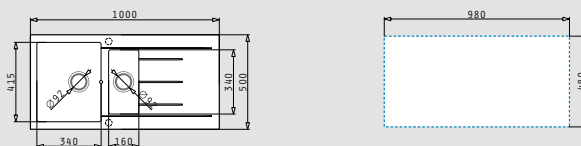

Color	Ar. number	Waste valves	Packaging
SNOW	079812111	Ø92mm	1 item / carton box
GRAPHITE CARBON	079812211	Ø92mm	1 item / carton box
DARK BEIGE	079812311	Ø92mm	1 item / carton box
IVORY	070103711	Ø92mm	1 item / carton box
INDUSTRIAL GREY	070137611	Ø92mm	1 item / carton box
IRON GREY	070069611	Ø92mm	1 item / carton box

Packaging includes: Waste valves & space saver siphon.