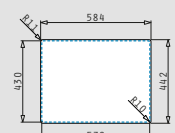

Flushmount installation