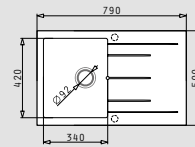

Color	Ar. number	Waste valve	Packaging
SNOW	079810511	Ø92mm	1 item / carton box
GRAPHITE CARBON	079810611	Ø92mm	1 item / carton box
DARK BEIGE	079810711	Ø92mm	1 item / carton box
IVORY	070040401	Ø92mm	1 item / carton box
INDUSTRIAL GREY	070040801	Ø92mm	1 item / carton box
IRON GREY	070037011	Ø92mm	1 item / carton box

NEW COLOR

NEW COLOR

Packaging includes: Waste valve & space saver siphon.