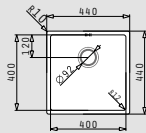

stainless steel sinks

ASTRIS UNIVERSAL (40x40) 1B

NEW!

- Outer dimensions
  440 x 440mm
- Bowl dimensions
  400 x 400 x 200mm
- Minimum base unit
  45cm
- Overflow
  Bowl
- Installation
  Inset, flushmount, undermount

Finish	Ar. number	Waste valve	Packaging
BRUSHED	101060201	Ø92mm	1 item / carton box
Carton box includes: Waste valve.