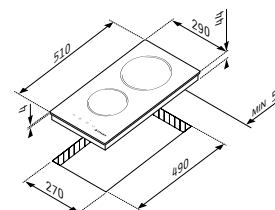

INSTALLATION