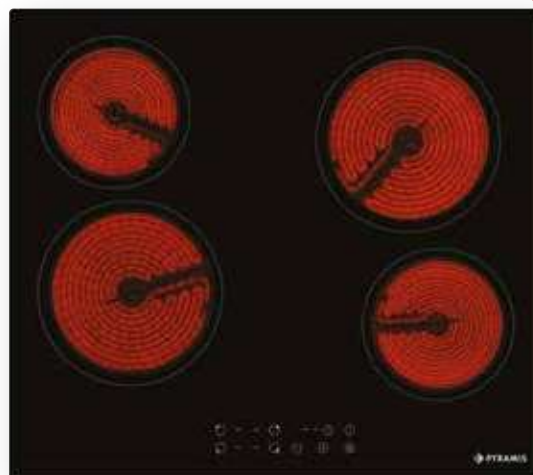

Rear right: \varnothing 14,5cm - 1200W

Front right: \varnothing 18cm - 1800W

INSTALLATION

Hob 58HL 4007 Touch Frameless

Ar. Number
030061601

NEW!

FEATURES

Dimensions: 590 x 520 x 52mm