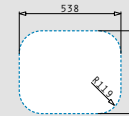

Carton box includes: Waste valve.

Included waste fittings

521097301
Waste valve Ø92mm with bowl overflow

LAUNDRY WALL MOUNTED

- Sink dimensions
550 x 450mm
- Bowl dimensions
400 x 500 x 230mm
- Installation
Wall mounted
- Overflow
Bowl