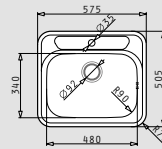

stainless steel sinks

ATRIA

- Sink dimensions
  575 x 505mm
- Bowl dimensions
  480 x 340 x 180mm
- Minimum base unit
  60cm
- Overflow
  Bowl
- Installation
  Inset (**EASYFIX**)

Finish	Ar. number	Tap holes	Waste valve	Packaging
POLISHED	100081501	1 tap hole	Ø92mm	Cardboard sleeve
LINEN	100080901	1 tap hole	Ø92mm	Cardboard sleeve

Suitable waste fittings

521097301
Waste valve Ø92mm with bowl overflow

521055801
Siphon for sinks with 1 bowl

CR

- Sink dimensions
  Ø450mm
- Bowl dimensions
  Ø385 x 150mm
- Minimum base unit
  45cm
- Overflow
  Bowl
- Installation
  Inset (**EASYFIX**)

Finish	Ar. number	Waste valve	Packaging
POLISHED	100034701	Ø92mm	10 items / carton box
LINEN	100034801	Ø92mm	10 items / carton box

Suitable accessories

525003301
Wooden chopping board

525002901
Steel basket

525000501
White basket

Suitable waste fittings

521097301
Waste valve Ø92mm with bowl overflow

521055801
Siphon for sinks with 1 bowl