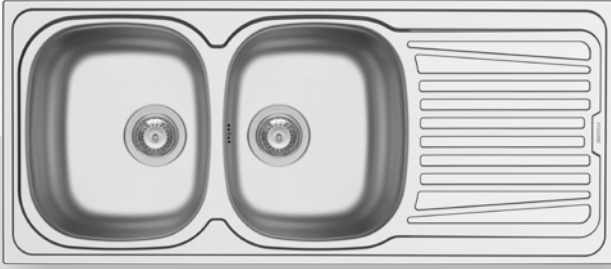

SPARTA (116x50) 2B 1D

- Sink dimensions
  1160 x 500mm
- Bowl dimensions
  340 x 400 x 150mm / 340 x 400 x 150mm
- Minimum base unit
  80cm
- Installation
  Inset (**EASYFIX**)
- Bowl position
  Reversible
- Overflow
  Bowl
- Reversible

Finish	Ar. number	Bowl position	Waste valve	Packaging
SATIN	100129901	Reversible No tap holes	Ø92mm	Cardboard sleeve
LINEN	100130801	Reversible No tap holes	Ø92mm	Cardboard sleeve

Suitable accessories

Suitable waste fittings