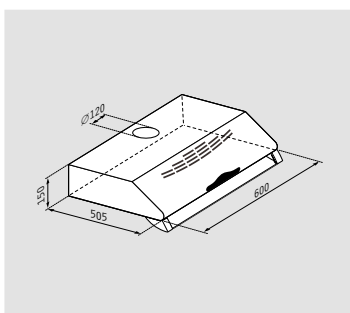

SPARE PARTS

📄 Metallic filter (1 item) - 065917701

🌀 Carbon filter (1 item) - 065986301