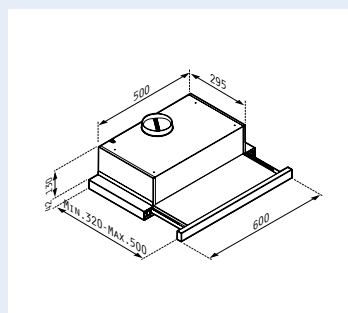

SPARE PARTS

📏 Metallic filter (20,4x48,3x8 cm) (1 item) - 065972501

📏 Metallic filter (18,85x48,3x8 cm) (1 item) - 065949701

📏 Metallic filter (14,85x48,3x8 cm) (1 item) - 065032801

🌀 Carbon filter set (2 items) - 065949201