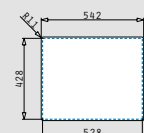

Flushmount installation