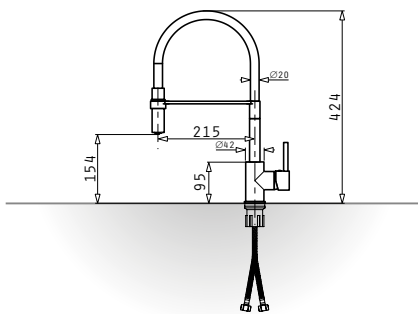

Serina

Single lever mixer with ceramic disc mechanism & flexible silicon spout

Finish	Ar. Number
CHROME	090939801
BLACK MATTE	090939901

NEW!