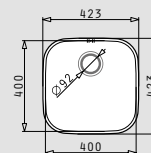

Suitable accessories	Suitable waste fittings
525005201 Wooden chopping board	521097901 Pop up waste valve Ø92mm with bowl overflow
525004001 Steel basket	521097301 Waste valve Ø92mm with bowl overflow