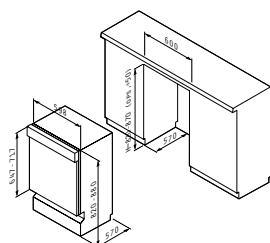

INSTALLATION