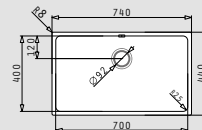

LYDIA (70x40) 1B

- **Outer dimensions**
740 x 440mm
- **Minimum base unit**
80cm
- **Installation**
Undermount
- **Bowl dimensions**
700 x 400 x 200mm
- **Overflow**
Bowl

Finish	Ar. number	Waste valve	Packaging
POLISHED	101046401	Ø92mm	1 item / carton box
Carton box includes: Waste valve.			