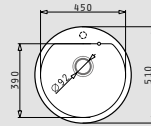

Packaging includes: Waste valve & space saver siphon.

Included waste fittings

521009001
Waste valve Ø92mm with bowl overflow

521058301
Space saver siphon for sinks with 1 bowl

ALAZIA (59x50) 1B 1D

- Sink dimensions
590 x 500mm
- Minimum base unit
45cm
- Installation
Inset
- Bowl dimensions
340 x 420 x 205mm
- Overflow
Bowl
- Reversible