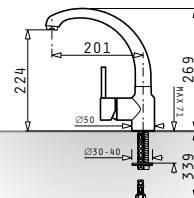

Armonica

Single lever mixer
with ceramic disc mechanism

Finish	Ar. Number
CHROME	095151001
SATIN	095151101
SNOW	095300001
GRAPHITE CARBON	095300101
DARK BEIGE	095152301
IVORY	090931301
INDUSTRIAL GREY	090931501
IRON GREY	090912101