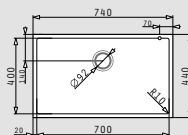

Color	Ar. number	Waste valve	Packaging
SNOW	070068311	Ø92mm	1 item / carton box
GRAPHITE CARBON	070068411	Ø92mm	1 item / carton box
DARK BEIGE	070068511	Ø92mm	1 item / carton box
IVORY	070151411	Ø92mm	1 item / carton box
INDUSTRIAL GREY	070151711	Ø92mm	1 item / carton box
IRON GREY	070068811	Ø92mm	1 item / carton box

NEW COLOR

NEW COLOR

Packaging includes: Waste valve & space saver siphon.