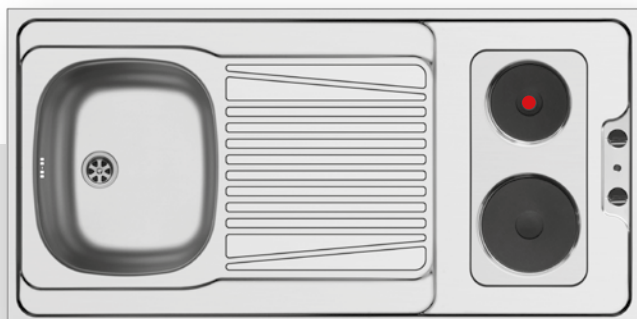

PANTRY (120x60x5,5) 1B 1D WITH ELECTRIC HOBS

- Pantry dimensions
  1200 x 600 x 55mm
- Bowl dimensions
  340 x 400 x 150mm
- Minimum base unit
  45cm
- Installation
  Onset - 4 sides down
- Bowl overflow
- Overflow
  Bowl
- Reversible