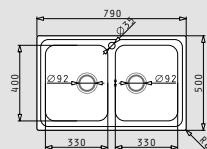

Suitable accessories

043001401 Glass chopping board	525009501 Wooden chopping board	525006401 Steel basket	521006301 Ø92mm waste valve cover

Suitable waste fittings

521097901 Pop up waste valve Ø92mm with bowl overflow	521097301 Waste valve Ø92mm with bowl overflow	521097201 Waste valve Ø92mm	521058401 Space saver siphon for sinks with 2 bowls of equal depth	521055101 Siphon for sinks with 2 bowls of equal depth