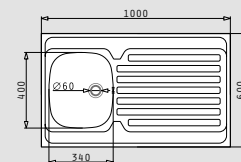

INTERNATIONAL (100x60) 1B 1D

- Sink dimensions
  1000 x 600mm
- Bowl dimensions
  340 x 400 x 150mm
- Minimum base unit
  45cm
- Installation
  Onset - **4 sides down**
- Overflow
  Bowl
- Reversible