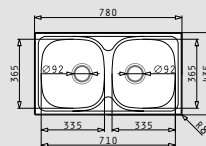

stainless steel sinks

E78 (78x43,5)

- Sink dimensions
  780 x 435mm
- Bowl dimensions
  335 x 365 x 150mm / 335 x 365 x 150mm
- Minimum base unit
  80cm
- Overflow
  Bowl
- Installation
  Inset (**EASYFIX**)

Finish	Ar. number	Tap holes	Waste valves	Packaging
SATIN	100138801	No tap holes	Ø92mm	Cardboard sleeve
LINEN	100138901	No tap holes	Ø92mm	Cardboard sleeve

Suitable accessories

525000701
White basket

Suitable waste fittings

521097301
Waste valve Ø92mm with bowl overflow

521097201
Waste valve Ø92mm

521055101
Siphon for sinks with 2 bowls of equal depth

CA1 (86x43,5)

- Sink dimensions
  860 x 435mm
- Bowl dimensions
  365 x 335 x 150mm
- Minimum base unit
  50cm
- Overflow
  Drainer
- Installation
  Inset (**EASYFIX**)

Finish	Ar. number	Bowl position	Waste valve	Packaging
SATIN	100124101	Reversible No tap holes	Ø92mm	Cardboard sleeve

Suitable accessories

525000701
White basket

Suitable waste fittings

521096601
Waste valve Ø92mm with drainer overflow

521055801
Siphon for sinks with 1 bowl