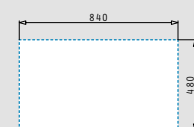

Suitable accessories

525005201 Wooden chopping board	525004001 Steel basket (for 40x40cm bowl)	525004201 Steel basket (for 34x40cm bowl)		

Suitable waste fittings

521097901 Pop up waste valve with bowl overflow	521097301 Waste valve Ø92mm with bowl overflow	521097201 Waste valve Ø92mm	521058501 Space saver siphon for sinks with 2 bowls of unequal depth	521055201 Siphon for sinks with 2 bowls of unequal depth