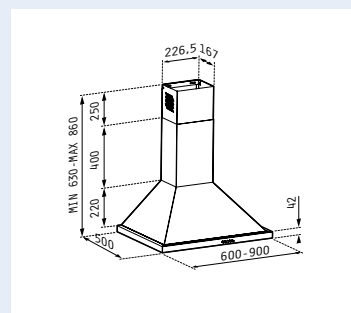

SPARE PARTS

Metallic filter for Square Chimney 60cm (1 item) - 065963301

Metallic filter for Square Chimney 90cm (1 item) - 065963401

Carbon filter set (2 items) - 065935901