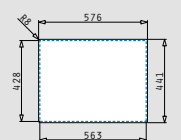

Flushmount installation