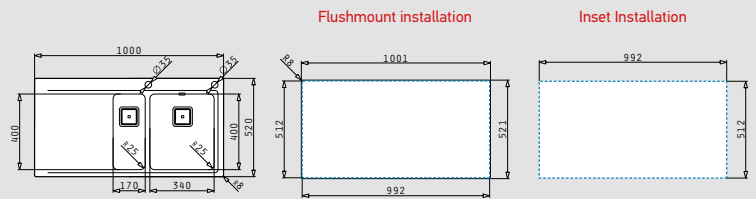

Included waste fittings				
	521205401 Pop up square waste valve with bowl overflow		521055801 Siphon for sinks with 1 bowl	

stainless steel sinks

OLYNTHOS (100x52) 1 1/2B 1D LH

- Sink dimensions
1000 x 520mm
- Bowl dimensions
340 x 400 x 200mm / 170 x 400 x 140mm
- Minimum base unit
60cm
- Overflow
Bowl
- Installation
Flushmount, inset

OLYNTHOS (100x52) 1 1/2B 1D RH

- Sink dimensions
1000 x 520mm
- Bowl dimensions
170 x 400 x 140mm / 340 x 400 x 200mm
- Minimum base unit
60cm
- Overflow
Bowl
- Installation
Flushmount, inset

Finish	Ar. number	Tap holes	Waste valves	Packaging
BRUSHED	108911501	2 tap holes	Square	1 item / carton box
Carton box includes: Pop up waste valve, waste valve & siphon.				