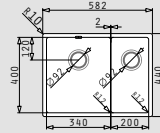

Finish	Ar. number	Installation type	Waste valves	Packaging
BRUSHED	101056101	Undermount	Ø92mm	1 item / carton box
BRUSHED	101056201	Flushmount	Ø92mm	1 item / carton box

Carton box includes: Waste valves & space saver siphon.

Undermount Installation