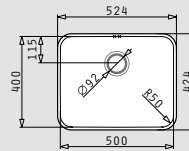

RELIA (50x40) 1B

- Sink dimensions
  524 x 424mm
- Bowl dimensions
  500 x 400 x 190mm
- Minimum base unit
  60cm
- Overflow
  Bowl
- Installation
  Undermount

Finish	Ar. number	Waste valve	Packaging
POLISHED	100012301	Ø92mm	4 items / carton box

Suitable accessories

521006301 Ø92mm waste valve cover				

Suitable waste fittings

521101701 Waste valve Ø92mm with bowl overflow	521102101 Pop up waste valve Ø92mm with bowl overflow		

RELIA (58x45) 1 1/2B REV

- Sink dimensions
  581,5 x 450mm
- Bowl dimensions
  331,5 x 400 x 180mm / 170 x 290 x 130mm
- Minimum base unit
  60cm
- Overflow
  Bowl
- Installation
  Undermount

Finish	Ar. number	Waste valves	Packaging
POLISHED	109402730	Ø92mm	1 item / carton box

Suitable accessories

525006401 Steel basket	043001901 Steel colander	521006301 Ø92mm waste valve cover		

Included waste fittings

			Also suitable
521101701 Waste valve Ø92mm with bowl overflow	521097201 Waste valve Ø92mm	521058501 Space saver siphon for sinks with 2 bowls of unequal depth	521102101 Pop up waste valve Ø92mm with bowl overflow