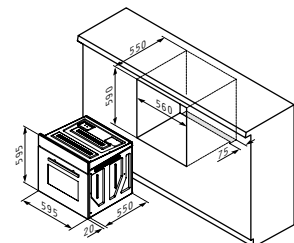

INSTALLATION