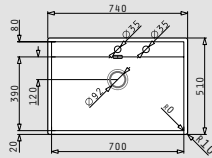

stainless steel sinks

KRYPTO (74x51) 1B

NEW!

- Sink dimensions
  740 x 510mm
- Bowl dimensions
  700 x 390 x 200mm
- Minimum base unit
  80cm
- Overflow
  Bowl
- Installation
  Inset, flushmount, undermount

Finish	Ar. Number	Tap holes	Waste valve	Packaging
BRUSHED	101062201	2 tap holes	Ø92mm	1 item / carton box
Carton box includes: Waste valve.