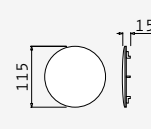

521006301
Ø92mm waste valve
cover

521005301
Tap support brace