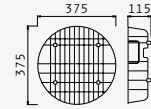

525002901
Steel basket for bowl
Ø38,5cm

525000501
White basket for bowl
Ø38,5cm

525005401
Steel basket for
Titan

525006401
Steel basket for
Alea & Athena

525005001
Steel basket
for **Celeste**

073024801
Steel basket for for
Alazia & Alea