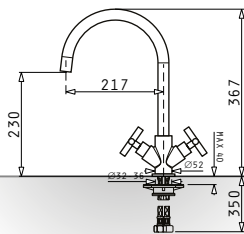

Alegreto

Dual lever mixer
with ceramic disc mechanisms

Finish	Ar. Number
CHROME	095131001