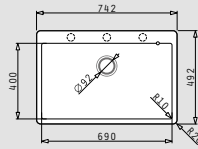

Color	Ar. number	Waste valve	Packaging
SNOW	070049111	Ø92mm	1 item / carton box
GRAPHITE CARBON	070049211	Ø92mm	1 item / carton box
DARK BEIGE	070049311	Ø92mm	1 item / carton box
IVORY	070111811	Ø92mm	1 item / carton box
INDUSTRIAL GREY	070111911	Ø92mm	1 item / carton box
IRON GREY	070049611	Ø92mm	1 item / carton box

Packaging includes: Waste valve & space saver siphon.