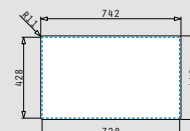

Flushmount installation