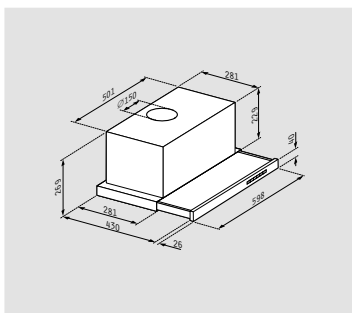

SPARE PARTS

- **Front metallic filter (1 item) - 065991001**
- **Back metallic filter (1 item) - 065991101**
- **Carbon filter set (2 items) - 065986401**