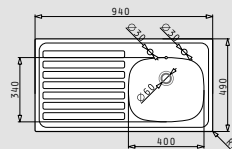

Suitable accessories					
525004801 Wooden chopping board	525002801 Steel basket				

Suitable waste fittings					
521101301 Waste valve Ø60mm with round bowl overflow	521055801 Siphon for sinks with 1 bowl