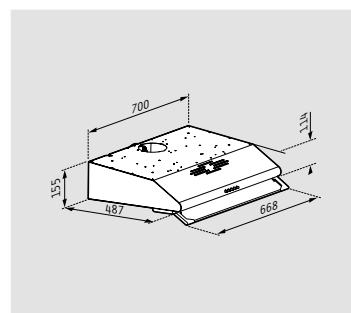

SPARE PARTS

Metallic filter (1 item) - **065961501**

Carbon filter set (2 items) - **065949201**