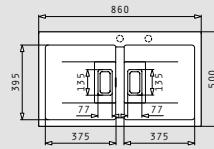

pyragranite sinks

KARTESIO (86x50) 2B

- Sink dimensions
  860 x 500mm
- Minimum base unit
  90cm
- Installation
  Inset
- Bowl dimensions
  375 x 395 x 210mm / 375 x 395 x 210mm
- Overflow
  Bowl

NEW COLOR

NEW COLOR

Color	Ar. number	Waste valves	Packaging
SNOW	070053811	Rectangular	1 item / carton box
GRAPHITE CARBON	070053911	Rectangular	1 item / carton box
DARK BEIGE	070054011	Rectangular	1 item / carton box
IVORY	070134811	Rectangular	1 item / carton box
INDUSTRIAL GREY	070135111	Rectangular	1 item / carton box
IRON GREY	070054311	Rectangular	1 item / carton box

Packaging includes: Set of waste valves & space saver siphon & waste valve cover.

Suitable accessories

Included accessories

Included waste fittings

KARTESIO PLUS (100x50) 1B 1D

- Sink dimensions
  1000 x 500mm
- Minimum base unit
  70cm
- Installation
  Inset
- Bowl dimensions
  500 x 420 x 210mm
- Overflow
  Bowl
- Reversible

NEW COLOR

NEW COLOR

Color	Ar. number	Waste valve	Packaging
SNOW	070054411	Rectangular	1 item / carton box
GRAPHITE CARBON	070054511	Rectangular	1 item / carton box
DARK BEIGE	070054611	Rectangular	1 item / carton box
IVORY	070135211	Rectangular	1 item / carton box
INDUSTRIAL GREY	070135511	Rectangular	1 item / carton box
IRON GREY	070054911	Rectangular	1 item / carton box

Packaging includes: Set of waste valve & space saver siphon & waste valve cover.

Suitable accessories

Included accessories

Included waste fittings