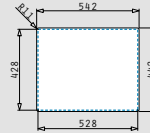

Flushmount installation