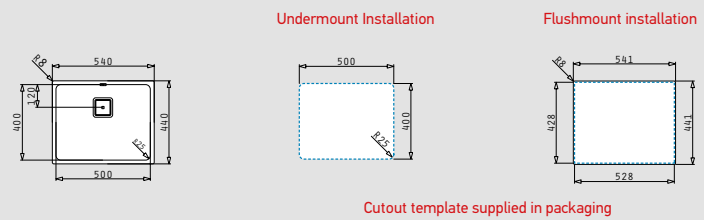

Finish	Ar. number	Installation type	Waste valve	Packaging
BRUSHED	101024401	Undermount	Square	1 item / carton box
BRUSHED	101023901	Flushmount	Square	1 item / carton box

Carton box includes: Waste valve.

Suitable accessories

043001701 Glass chopping board	043001201 Steel colander			

Included waste fittings

521205501 Square waste valve with bowl overflow			

Also suitable

521205401 Pop up square waste valve with bowl overflow

LUME (70x40) 1B

- Outer dimensions
  740 x 440mm
- Bowl dimensions
  700 x 400 x 200mm
- Minimum base unit
  80cm
- Overflow
  Bowl
- Installation
  Undermount, flushmount