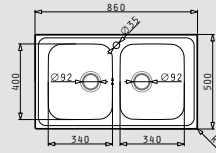

stainless steel sinks

ATHENA EXTRA (86x50) 2B

- Sink dimensions
  860 x 500mm
- Bowl dimensions
  340 x 400 x 190mm / 340 x 400 x 190mm
- Minimum base unit
  80cm
- Overflow
  Bowl
- Installation
  Inset (**EASYFIX**)

Finish	Ar. number	Tap holes	Waste valves	Packaging
POLISHED	107162401	1 tap hole	Ø92mm	Cardboard sleeve
LINEN	107163401	1 tap hole	Ø92mm	Cardboard sleeve

Suitable accessories	043001401 Glass chopping board	525009501 Wooden chopping board	525006401 Steel basket	521006301 Ø92mm waste valve cover	Suitable waste fittings	521097901 Pop up waste valve Ø92mm with bowl overflow	521097301 Waste valve Ø92mm with bowl overflow	521097201 Waste valve Ø92mm	521058401 Space saver siphon for sinks with 2 bowls of equal depth	521055101 Siphon for sinks with 2 bowls of equal depth

ATHENA PLUS (100x50) 1B 1D

- Sink dimensions
  1000 x 500mm
- Bowl dimensions
  500 x 400 x 210mm
- Minimum base unit
  60cm
- Overflow
  Bowl
- Installation
  Inset (**EASYFIX**)
- Reversible

Finish	Ar. number	Bowl position	Waste valve	Packaging
POLISHED	107156901	Reversible 1+1 tap holes	Ø92mm	Cardboard sleeve
LINEN	107163001	Reversible 1+1 tap holes	Ø92mm	Cardboard sleeve