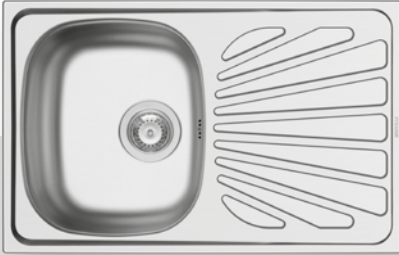

CRETA (75,5x48) 1B 1D MARGARITA

- Sink dimensions
755 x 480mm
- Minimum base unit
45cm
- Installation
Inset (**EASYFIX**)
- Bowl dimensions
340 x 400 x 150mm
- Overflow
Bowl
- Reversible

Finish	Ar. number	Bowl position	Waste valve	Packaging
SATIN	100125901	Reversible No tap holes	Ø92mm	Cardboard sleeve
LINEN	100128301	Reversible No tap holes	Ø92mm	Cardboard sleeve