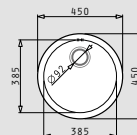

stainless steel sinks

ATRIA

- Sink dimensions
  575 x 505mm
- Bowl dimensions
  480 x 340 x 180mm
- Minimum base unit
  60cm
- Overflow
  Bowl
- Installation
  Inset (**EASYFIX**)

Finish	Ar. number	Tap holes	Waste valve	Packaging
POLISHED	100081501	1 tap hole	Ø92mm	Cardboard sleeve
LINEN	100080901	1 tap hole	Ø92mm	Cardboard sleeve

Suitable waste fittings

521097301
Waste valve Ø92mm with bowl overflow

521055801
Siphon for sinks with 1 bowl

CR

- Sink dimensions
  Ø450mm
- Bowl dimensions
  Ø385 x 150mm
- Minimum base unit
  45cm
- Overflow
  Bowl
- Installation
  Inset (**EASYFIX**)

Finish	Ar. number	Waste valve	Packaging
POLISHED	100034701	Ø92mm	10 items / carton box
LINEN	100034801	Ø92mm	10 items / carton box

Suitable accessories

525003301
Wooden chopping board

525002901
Steel basket

525000501
White basket

Suitable waste fittings

521097301
Waste valve Ø92mm with bowl overflow

521055801
Siphon for sinks with 1 bowl