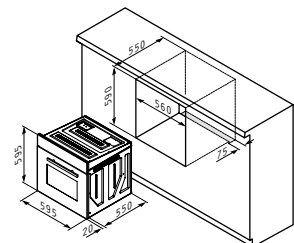

INSTALLATION