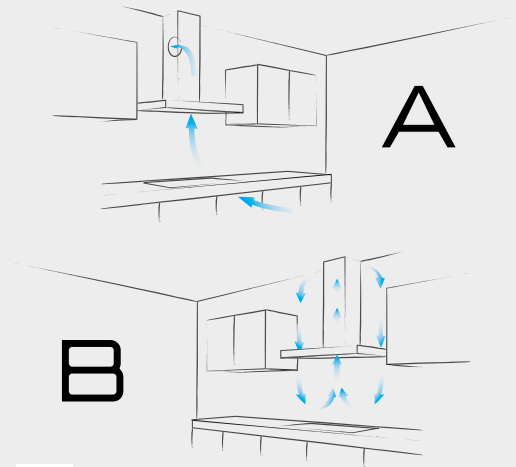

Cookerhood functions

A. Air extraction: Metal filters withhold airborne grease and channel the filtered air outside through the ducting pipe.

B. Recirculating: The absorbed air is filtered through activated charcoal filters that withhold odors, channeling the purified air back to the room.