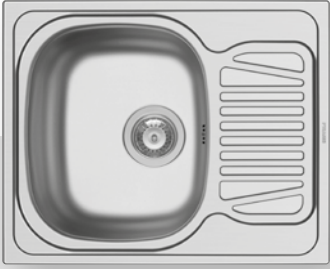

sparta series

SPARTA (62x50) 1B 1D

- Sink dimensions
620 x 500mm
- Bowl dimensions
340 x 400 x 150mm
- Minimum base unit
45cm
- Installation
Inset (**EASYFIX**)
- Bowl position
Reversible
No tap holes
- Overflow
Bowl
- Reversible