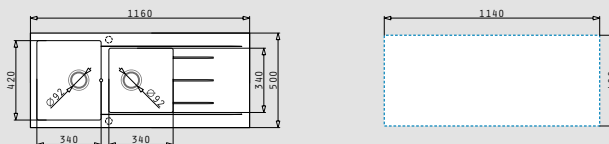

Suitable accessories

525005701
Wooden chopping board

043000901
Steel colander

073024701
Steel basket

Included waste fittings

521009001
Waste valve Ø92mm with bowl overflow

521001001
Waste valve Ø92mm

521058401
Space saver siphon for sinks with 2 bowls of equal depth