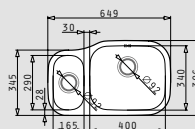

Included waste fittings		Suitable accessories					Included waste fittings				Also suitable	
	525000201 Transparent colander		525004701 Wooden chopping board	525004201 Steel basket	525000401 White basket	100060001 Steel colander		521101701 Waste valve Ø92mm with bowl overflow	521097201 Waste valve Ø92mm	521058501 Space saver siphon for sinks with 2 bowls of unequal depth		521097901 Pop up waste valve Ø92mm with bowl overflow