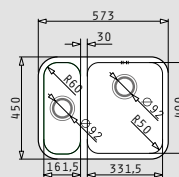

Suitable accessories						Included waste fittings				Also suitable	
	525006401 Steel basket	521006301 Ø92mm waste valve cover					521101701 Waste valve Ø92mm with bowl overflow	521097201 Waste valve Ø92mm	521058501 Space saver siphon for sinks with 2 bowls of unequal depth		521102101 Pop up waste valve Ø92mm with bowl overflow