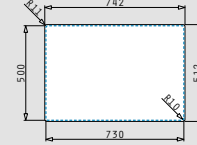

Flushmount installation