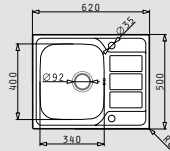

athena series

ATHENA (62x50) 1B 1D

- Sink dimensions
620 x 500mm
- Bowl dimensions
340 x 400 x 180mm
- Minimum base unit
45cm
- Installation
Inset (**EASYFIX**)
- Overflow
Bowl
- Reversible

Finish	Ar. number	Bowl position	Waste valve	Packaging
SATIN	100187101	Reversible 1+1 tap holes	Ø92mm	Cardboard sleeve
LINEN	100187201	Reversible 1+1 tap holes	Ø92mm	Cardboard sleeve