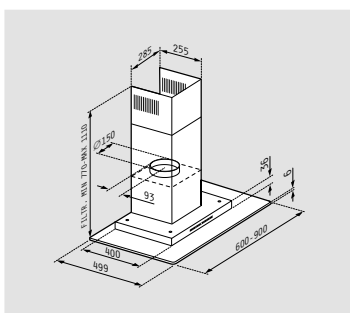

SPARE PARTS

Metallic filter for Cielo Wall 60cm (1 item) - 065982201

Metallic filter for Cielo Wall 90cm (1 item) - 065903201

Carbon filter set (2 items) - 065099701