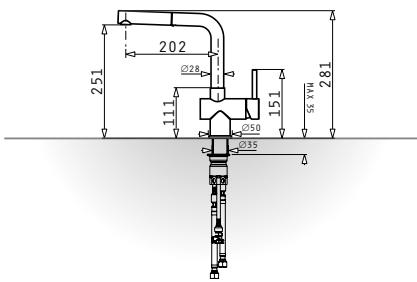

Capriccio

Stainless steel single lever mixer with ceramic disc mechanism & pull-out spray

Finish	Ar. Number
STAINLESS STEEL	090917201
STAINLESS STEEL & BLACK FINISH	090917601