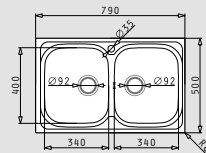

stainless steel sinks

AMALTIA (79x50) 2B

- Sink dimensions
  790 x 500mm
- Bowl dimensions
  340 x 400 x 190mm / 340 x 400 x 190mm
- Minimum base unit
  80cm
- Overflow
  Bowl
- Installation
  Inset (**EASYFIX**)

Finish	Ar. number	Tap holes	Waste valves	Packaging
POLISHED	107132501	1 tap hole	Ø92mm	Cardboard sleeve
LINEN	107121001	1 tap hole	Ø92mm	Cardboard sleeve

Suitable accessories	Suitable waste fittings
525004701 Wooden chopping board	521097901 Pop up waste valve Ø92mm with bowl overflow
525004201 Steel basket	521097301 Waste valve Ø92mm with bowl overflow
525000401 White basket	521097201 Waste valve Ø92mm
	521058401 Space saver siphon for sinks with 2 bowls of equal depth
	521055101 Siphon for sinks with 2 bowls of equal depth

AMALTIA (86x50) 1B 1D

- Sink dimensions
  860 x 500mm
- Bowl dimensions
  340 x 400 x 190mm
- Minimum base unit
  45cm
- Overflow
  Bowl
- Installation
  Inset (**EASYFIX**)
- Reversible

Finish	Ar. number	Bowl position	Waste valve	Packaging
POLISHED	107118001	Reversible No tap holes	Ø92mm	Cardboard sleeve
LINEN	107118901	Reversible No tap holes	Ø92mm	Cardboard sleeve