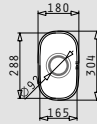

Finish	Ar. number	Waste valve	Packaging
POLISHED	100011201	Ø92mm	16 items / carton box