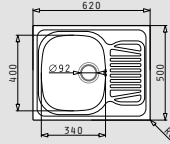

SPARTA (62x50) 1B 1D

- Sink dimensions
  620 x 500mm
- Bowl dimensions
  340 x 400 x 150mm
- Minimum base unit
  45cm
- Installation
  Inset (**EASYFIX**)
- Bowl position
  Reversible
  No tap holes
- Overflow
  Bowl
- Reversible

Finish	Ar. number	Bowl position	Waste valve	Packaging
SATIN	100125201	Reversible No tap holes	Ø92mm	Cardboard sleeve
LINEN	100130201	Reversible No tap holes	Ø92mm	Cardboard sleeve

Suitable accessories

Suitable waste fittings

SPARTA (62x50) 1 1/2B

- Sink dimensions
  620 x 500mm
- Bowl dimensions
  340 x 400 x 150mm / 160 x 300 x 90mm
- Minimum base unit
  45cm
- Installation
  Inset (**EASYFIX**)
- Bowl position
  Reversible
  No tap holes
- Overflow
  Bowl
- Reversible

Finish	Ar. number	Bowl position	Waste valves	Packaging
SATIN	100125301	Reversible No tap holes	Ø92mm	Cardboard sleeve
LINEN	100130701	Reversible No tap holes	Ø92mm	Cardboard sleeve

Suitable accessories

Suitable waste fittings