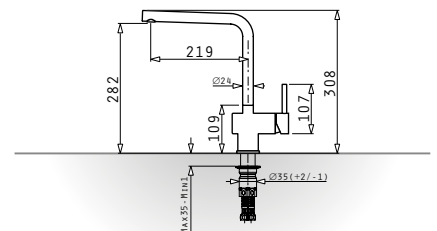

Mandolin

Stainless steel single lever mixer with ceramic disc mechanism

Finish	Ar. Number
STAINLESS STEEL	090938301
STAINLESS STEEL & BLACK FINISH	090938401