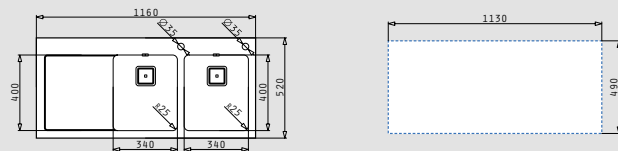

Suitable accessories				
043001701 Glass chopping board	043001201 Steel colander			

Included waste fittings				
521205401 Pop up square waste valve with bowl overflow	521205501 Square waste valve with bowl overflow	521055101 Siphon for sinks with 2 bowls of equal depth