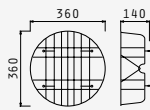

525002901
Steel basket for bowl
Ø38,5cm

525000501
White basket for bowl
Ø38,5cm

525005401
Steel basket for
Titan

525006401
Steel basket for
Alea & Athena

525005001
Steel basket
for **Celeste**

073024801
Steel basket for for
Alazia & Alea