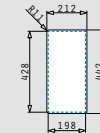

Flushmount installation