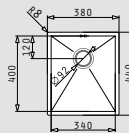

Finish	Ar. number	Installation type	Waste valve	Packaging
BRUSHED	100090101	Undermount	Ø92mm	1 item / carton box
BRUSHED	100090701	Flushmount	Ø92mm	1 item / carton box

Carton box includes: Waste valve.

Undermount Installation