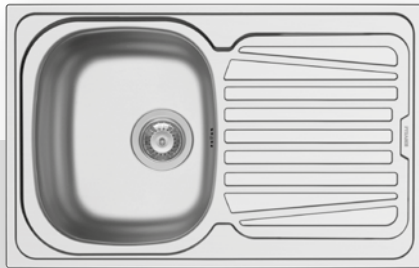

stainless steel sinks

SPARTA (79x50) 1B 1D

- Sink dimensions
  790 x 500mm
- Bowl dimensions
  340 x 400 x 150mm
- Minimum base unit
  45cm
- Installation
  Inset (**EASYFIX**)
- Bowl position
  Reversible
  No tap holes
- Overflow
  Bowl
- Reversible

Finish	Ar. number	Bowl position	Waste valve	Packaging
SATIN	100125701	Reversible No tap holes	Ø92mm	Cardboard sleeve
LINEN	100131201	Reversible No tap holes	Ø92mm	Cardboard sleeve

Suitable accessories	Suitable waste fittings
525004801 Wooden chopping board	525002801 Steel basket
	521097301 Waste valve Ø92mm with bowl overflow
	521055801 Siphon for sinks with 1 bowl

SPARTA (79x50) 2B

- Sink dimensions
  790 x 500mm
- Bowl dimensions
  340 x 400 x 150mm / 340 x 400 x 150mm
- Minimum base unit
  80cm
- Installation
  Inset (**EASYFIX**)
- Bowl position
  No tap holes
- Overflow
  Bowl

Finish	Ar. number	Tap holes	Waste valves	Packaging
SATIN	100129701	No tap holes	Ø92mm	Cardboard sleeve
LINEN	100131101	No tap holes	Ø92mm	Cardboard sleeve