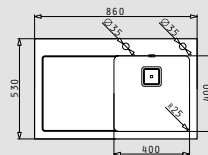

Suitable accessories									
	043001701 Glass chopping board	043001201 Steel colander							
Included waste fittings									
	521205401 Pop up square waste valve with bowl overflow	521055801 Siphon for sinks with 1 bowl