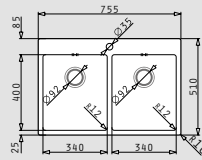

Suitable accessories							
	043001701 Glass chopping board	043001201 Steel colander	521006301 Ø92mm waste valve cover				
Included waste fittings							
	521102601 Waste valve Ø92mm with bowl overflow	521058401 Space saver siphon for sinks with 2 bowls of equal depth					
Also suitable							
		521102101 Pop up waste valve Ø92mm with bowl overflow