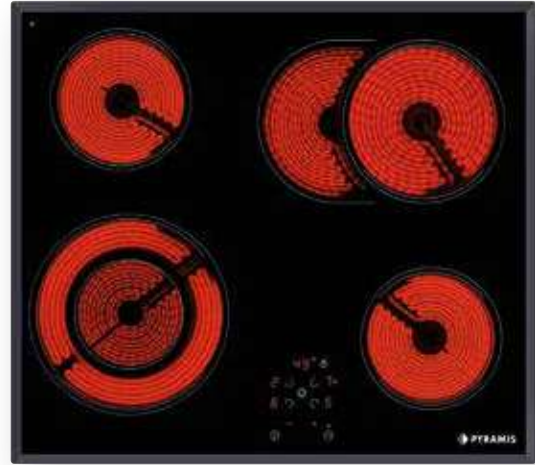

Hob 58HL 637 Touch Beveled

Ar. Number
030057901