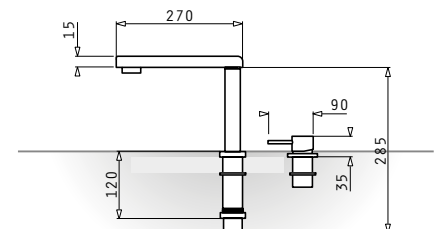

Satellita

Single lever mixer with ceramic disc mechanism & retractable spout, suitable for installation under a window

Finish	Ar. Number
CHROME	090917101