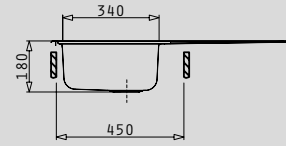

Minimum base unit

The stated size refers to the minimum size of base unit required to fit the sink bowl(s), overflow, waste pipework & mixer tap.