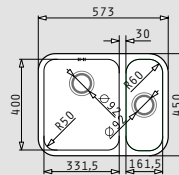

Suitable accessories						Included waste fittings				Also suitable	
	525006401 Steel basket	521006301 Ø92mm waste valve cover					521101701 Waste valve Ø92mm with bowl overflow	521097201 Waste valve Ø92mm	521058501 Space saver siphon for sinks with 2 bowls of unequal depth		521102101 Pop up waste valve Ø92mm with bowl overflow

RELIA (57x45) 1 1/2B LH

- Sink dimensions
  573 x 450mm
- Bowl dimensions
  161,5 x 400 x 120mm / 331,5 x 400 x 180mm
- Minimum base unit
  60cm
- Overflow
  Bowl
- Installation
  Undermount