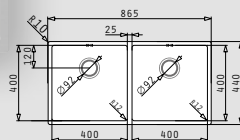

Also suitable

521102101 Pop up waste valve Ø92mm with bowl overflow

ASTRIS UNIVERSAL (86,5x44) 2B

NEW!

- Outer dimensions
865 x 440mm
- Bowl dimensions
400 x 400 x 200mm / 400 x 400 x 200mm
- Minimum base unit
90cm
- Overflow
Bowl
- Installation
Inset, flushmount, undermount