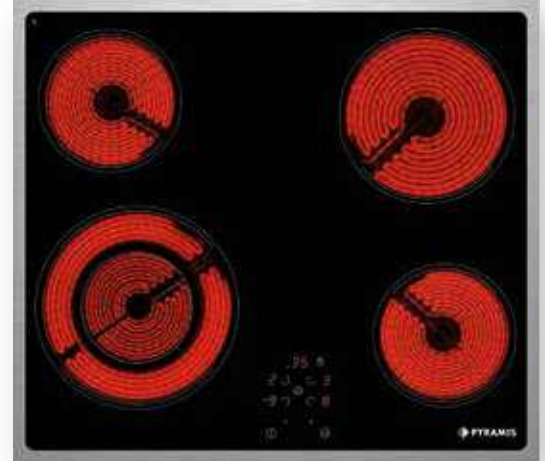

Rear right: $\varnothing 18\text{cm}$ - 1800W

Front right: $\varnothing 14,5\text{cm}$ - 1200W

INSTALLATION

Hob 58HL 536 Touch with Inox Frame

Ar. Number
030057801

FEATURES

Dimensions: 576 x 506 x 44mm

Touch controls