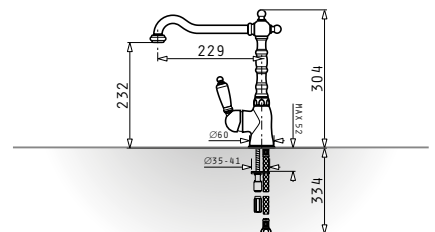

Amada

Single lever mixer with ceramic disc mechanism & pull-out spray

Finish	Ar. Number
CHROME	090917801

Baroque

Single lever mixer with ceramic disc mechanism

Finish	Ar. Number
CHROME	095121001
BRONZE	095120201