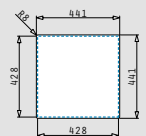

Flushmount installation

Cutout template supplied in packaging

Suitable accessories					
	043001701 Glass chopping board		043001201 Steel colander		

Included waste fittings			
	521205501 Square waste valve with bowl overflow		

Also suitable	
	521205401 Pop up square waste valve with bowl overflow

LUME (45x40) 1B

- Outer dimensions
  490 x 440mm
- Bowl dimensions
  450 x 400 x 200mm
- Minimum base unit
  50cm
- Overflow
  Bowl
- Installation
  Undermount, flushmount