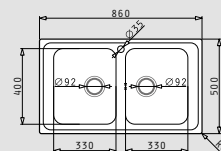

Suitable accessories	043001401 Glass chopping board	525009501 Wooden chopping board	525006401 Steel basket	521006301 Ø92mm waste valve cover	Suitable waste fittings	521097901 Pop up waste valve Ø92mm with bowl overflow	521097301 Waste valve Ø92mm with bowl overflow	521097201 Waste valve Ø92mm	521058401 Space saver siphon for sinks with 2 bowls of equal depth	521055101 Siphon for sinks with 2 bowls of equal depth