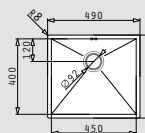

Cutout template supplied in packaging

Suitable accessories