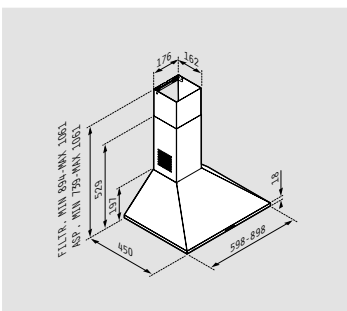

SPARE PARTS

- **Metallic filter (1 item) - 065951601**
- **Carbon filter set (2 items) - 065951701**