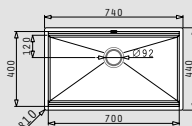

ZEUS (70x40) 1B

- Sink dimensions
  740 x 440mm
- Minimum base unit
  80cm
- Installation
  Inset, flushmount, undermount
- Bowl dimensions
  700 x 400 x 210mm
- Overflow
  Bowl

NEW!

Finish	Ar. Number	Waste valve	Packaging
BRUSHED	101061901	Ø92mm	1 item / carton box

Carton box includes: Waste valve and large steel draining tray.