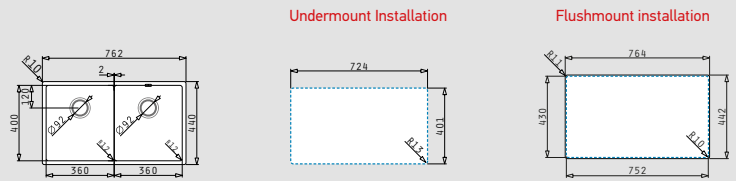

stainless steel sinks

ASTRIS LOW DIVIDER (76x44) 2B

- Outer dimensions
  762 x 440mm
- Bowl dimensions
  360 x 400 x 170mm / 360 x 400 x 170mm
- Minimum base unit
  80cm
- Overflow
  Bowl
- Installation
  Undermount, flushmount

Finish	Ar. number	Installation type	Waste valves	Packaging
BRUSHED	101054601	Undermount	Ø92mm	1 item / carton box
BRUSHED	101054701	Flushmount	Ø92mm	1 item / carton box

Carton box includes: Waste valves & space saver siphon.

Suitable accessories	Included waste fittings
  043001701 Glass chopping board	 521102501 Waste valve Ø92mm with bowl overflow
  043001201 Steel colander	 521097201 Waste valve Ø92mm
  521006301 Ø92mm waste valve cover	 521058401 Space saver siphon for sinks with 2 bowls of equal depth