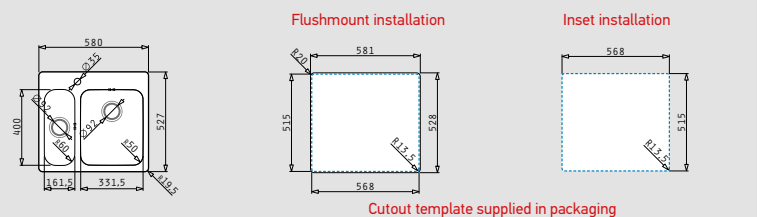

Suitable accessories	Included waste fittings	Also suitable
525009501 Wooden chopping board	525006401 Steel basket	521006301 Ø92mm waste valve cover
	X2 521101701 Waste valve Ø92mm with bowl overflow	521058501 Space saver siphon for sinks with 2 bowls of unequal depth
		521102101 Pop up waste valve Ø92mm with bowl overflow