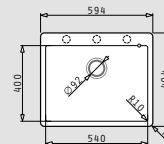

Color	Ar. number	Waste valve	Packaging
SNOW	070048511	Ø92mm	1 item / carton box
GRAPHITE CARBON	070048611	Ø92mm	1 item / carton box
DARK BEIGE	070048711	Ø92mm	1 item / carton box
IVORY	070214411	Ø92mm	1 item / carton box
INDUSTRIAL GREY	070214511	Ø92mm	1 item / carton box
IRON GREY	070049011	Ø92mm	1 item / carton box

NEW COLOR

NEW COLOR

Packaging includes: Waste valve & space saver siphon.