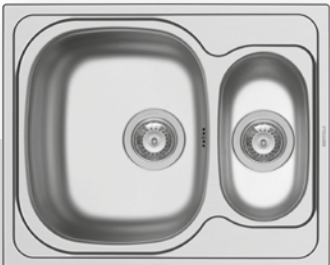

525002801
Steel basket

Suitable waste fittings

521097301
Waste valve Ø92mm with bowl overflow

521055801
Siphon for sinks with 1 bowl

SPARTA (62x50) 1 1/2B

- Sink dimensions
620 x 500mm
- Bowl dimensions
340 x 400 x 150mm / 160 x 300 x 90mm
- Minimum base unit
45cm
- Installation
Inset (**EASYFIX**)
- Bowl position
Reversible
No tap holes
- Overflow
Bowl
- Reversible