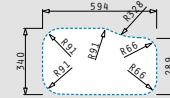

Included waste fittings		Suitable accessories					Included waste fittings				Also suitable	
	525000201 Transparent colander		525004701 Wooden chopping board	525004201 Steel basket	525000401 White basket	100060001 Steel colander		521101701 Waste valve Ø92mm with bowl overflow	521097201 Waste valve Ø92mm	521058501 Space saver siphon for sinks with 2 bowls of unequal depth		521097901 Pop up waste valve Ø92mm with bowl overflow

DIONE (65x40) 1 1/2B RH

- Sink dimensions
  649 x 396mm
- Bowl dimensions
  165 x 290 x 120mm / 400 x 340 x 180mm
- Minimum base unit
  80cm
- Installation
  Undermount
- Overflow
  Bowl