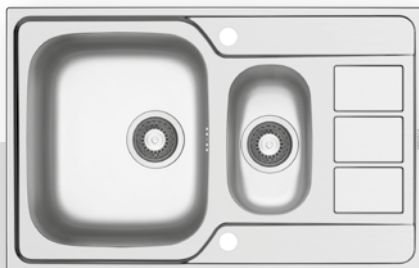

ATHENA EXTRA (79x50) 1 1/2B 1D

- Sink dimensions
  790 x 500mm
- Minimum base unit
  60cm
- Installation
  Inset (**EASYFIX**)
- Bowl dimensions
  340 x 400 x 190mm / 165 x 290 x 130mm
- Overflow
  Bowl
- Reversible