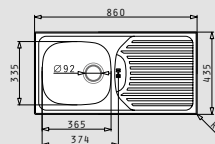

Suitable accessories

525000701
White basket

Suitable waste fittings

521096601
Waste valve Ø92mm with drainer overflow

521055801
Siphon for sinks with 1 bowl