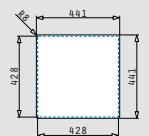

Flushmount installation

Cutout template supplied in packaging

Suitable accessories