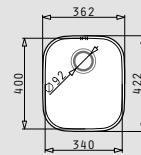

Suitable accessories	Suitable waste fittings
525004701 Wooden chopping board	521097901 Pop up waste valve Ø92mm with bowl overflow
525004201 Steel basket	521097301 Waste valve Ø92mm with bowl overflow
525000401 White basket	

IRIS (40x40) 1B

- Outer dimensions
  423 x 423mm
- Bowl dimensions
  400 x 400 x 200mm
- Minimum base unit
  45cm
- Installation
  Undermount
- Overflow
  Bowl