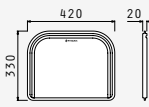

525003301

 Wooden chopping board
for bowl **Ø38,5cm**

525004901

 Wooden chopping board
for bowl **Ø36cm**

525005601

 Wooden chopping board
for **Titan**

525009501

 Wooden chopping board
for **Alea & Athena**