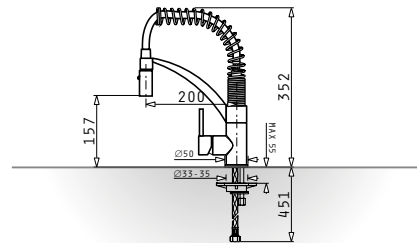

Mini Cresento

Single lever mixer with ceramic disc mechanism & flexible spout

Finish	Ar. Number
CHROME	090900701