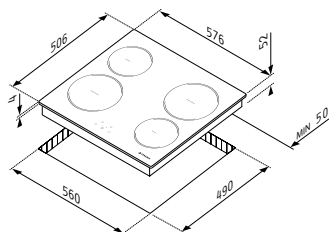

INSTALLATION