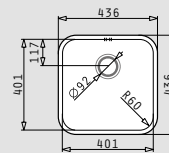

stainless steel sinks

RELIA (40x40) 1B

- Sink dimensions
  436 x 436mm
- Bowl dimensions
  401 x 401 x 190mm
- Minimum base unit
  45cm
- Overflow
  Bowl
- Installation
  Undermount

Finish	Ar. number	Waste valve	Packaging
POLISHED	101062401	Ø92mm	8 items / carton box

Suitable accessories

Suitable waste fittings

RELIA (45x40) 1B

- Sink dimensions
  488 x 438mm
- Bowl dimensions
  451 x 401 x 190mm
- Minimum base unit
  50cm
- Overflow
  Bowl
- Installation
  Undermount

Finish	Ar. number	Waste valve	Packaging
POLISHED	101062501	Ø92mm	5 items / carton box

Suitable accessories

Suitable waste fittings