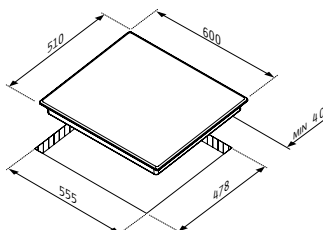

INSTALLATION