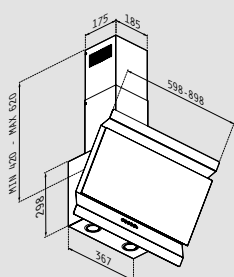

SPARE PARTS

Metallic filter (1 item) - **065968001**

Carbon filter set (2 items) - **065934601**