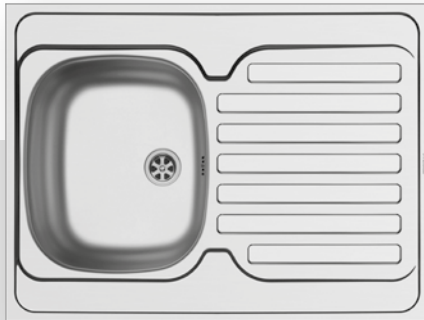

521095501
Waste valve Ø60mm

521055101
Siphon for sinks with 2 bowls of equal depth

stainless steel sinks

INTERNATIONAL (80x60) 1B 1D

- Sink dimensions
800 x 600mm
- Bowl dimensions
340 x 400 x 150mm
- Minimum base unit
45cm
- Overflow
Bowl
- Installation
Onset - 4 sides down
- Reversible