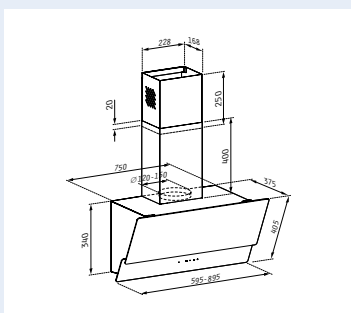

SPARE PARTS

Metallic filter for Livelo Black 60cm (1 item) - 065971501

Metallic filter for Livelo Black 90cm (1 item) - 065991201

Carbon filter set (2 items) - 065990701