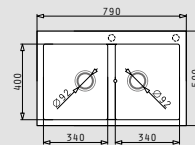

Color	Ar. number	Waste valve	Packaging
SNOW	079810911	Ø92mm	1 item / carton box
GRAPHITE CARBON	079811011	Ø92mm	1 item / carton box
DARK BEIGE	079811111	Ø92mm	1 item / carton box
IVORY	070136911	Ø92mm	1 item / carton box
INDUSTRIAL GREY	070106511	Ø92mm	1 item / carton box
IRON GREY	070037211	Ø92mm	1 item / carton box

NEW COLOR

NEW COLOR

Packaging includes: Waste valves & space saver siphon.