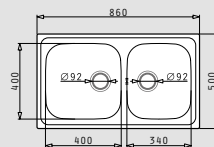

Suitable accessories

525005201 Wooden chopping board	525004001 Steel basket (for 40x40cm bowl)	525004201 Steel basket (for 34x40cm bowl)		

Suitable waste fittings

521097901 Pop up waste valve with bowl overflow	521097301 Waste valve Ø92mm with bowl overflow	521097201 Waste valve Ø92mm	521058501 Space saver siphon for sinks with 2 bowls of unequal depth	521055201 Siphon for sinks with 2 bowls of unequal depth