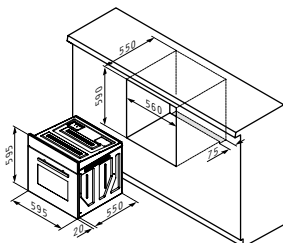

INSTALLATION