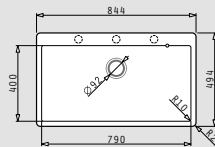

Color	Ar. number	Waste valve	Packaging
SNOW	070049711	Ø92mm	1 item / carton box
GRAPHITE CARBON	070049811	Ø92mm	1 item / carton box
DARK BEIGE	070049911	Ø92mm	1 item / carton box
IVORY	070152811	Ø92mm	1 item / carton box
INDUSTRIAL GREY	070152911	Ø92mm	1 item / carton box
IRON GREY	070050211	Ø92mm	1 item / carton box

Packaging includes: Waste valve & space saver siphon.