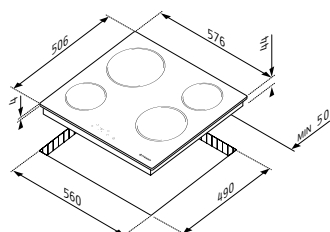

Rear right: \varnothing 14,5cm - 1200W

Front right: \varnothing 18cm - 1800W

INSTALLATION

Hob 58HL 4007 Touch Frameless

Ar. Number
030061601

NEW!

FEATURES

Dimensions: 590 x 520 x 52mm