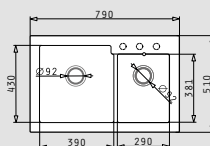

Color	Ar. number	Waste valve	Packaging
SNOW	070216211	Ø92mm	1 item / carton box
GRAPHITE CARBON	070197901	Ø92mm	1 item / carton box
DARK BEIGE	070197801	Ø92mm	1 item / carton box
IVORY	070216311	Ø92mm	1 item / carton box
INDUSTRIAL GREY	070198001	Ø92mm	1 item / carton box
IRON GREY	070216411	Ø92mm	1 item / carton box

Packaging includes: Waste valves & space saver siphon.