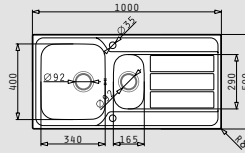

ATHENA EXTRA (100x50) 1 1/2B 1D

- Sink dimensions
  1000 x 500mm
- Minimum base unit
  60cm
- Installation
  Inset (**EASYFIX**)
- Bowl dimensions
  340 x 400 x 190mm / 165 x 290 x 130mm
- Overflow
  Bowl
- Reversible

Finish	Ar. number	Bowl position	Waste valves	Packaging
POLISHED	107164001	Reversible 1+1 tap holes	Ø92mm	Cardboard sleeve
LINEN	107164101	Reversible 1+1 tap holes	Ø92mm	Cardboard sleeve

Suitable accessories
043001401 Glass chopping board
525009501 Wooden chopping board
100060001 Steel colander
525000201 Transparent colander
521006301 Ø92mm waste valve cover

Suitable waste fittings
521097901 Pop up waste valve Ø92mm with bowl overflow
521097301 Waste valve Ø92mm with bowl overflow
521097201 Waste valve Ø92mm
521058501 Space saver siphon for sinks with 2 bowls of unequal depth
521055201 Siphon for sinks with 2 bowls of equal depth

ATHENA EXTRA (116x50) 2B 1D

- Sink dimensions
  1160 x 500mm
- Minimum base unit
  80cm
- Installation
  Inset (**EASYFIX**)
- Bowl dimensions
  340 x 400 x 190mm / 340 x 400 x 190mm
- Overflow
  Bowl
- Reversible

Finish	Ar. number	Bowl position	Waste valves	Packaging
POLISHED	107152901	Reversible 1+1 tap holes	Ø92mm	Cardboard sleeve
LINEN	107162001	Reversible 1+1 tap holes	Ø92mm	Cardboard sleeve

Suitable accessories
043001401 Glass chopping board
525009501 Wooden chopping board
525006401 Steel basket
521006301 Ø92mm waste valve cover

Suitable waste fittings
521097901 Pop up waste valve Ø92mm with bowl overflow
521097301 Waste valve Ø92mm with bowl overflow
521097201 Waste valve Ø92mm
521058401 Space saver siphon for sinks with 2 bowls of equal depth
521055101 Siphon for sinks with 2 bowls of equal depth