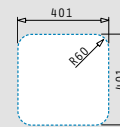

stainless steel sinks

RELIA (40x40) 1B

- Sink dimensions
  436 x 436mm
- Bowl dimensions
  401 x 401 x 190mm
- Minimum base unit
  45cm
- Overflow
  Bowl
- Installation
  Undermount

Finish	Ar. number	Waste valve	Packaging
POLISHED	101062401	Ø92mm	8 items / carton box

Suitable accessories

Suitable waste fittings

RELIA (45x40) 1B

- Sink dimensions
  488 x 438mm
- Bowl dimensions
  451 x 401 x 190mm
- Minimum base unit
  50cm
- Overflow
  Bowl
- Installation
  Undermount

Finish	Ar. number	Waste valve	Packaging
POLISHED	101062501	Ø92mm	5 items / carton box

Suitable accessories

Suitable waste fittings