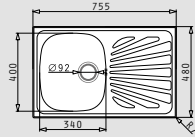

CRETA (75,5x48) 1B 1D MARGARITA

- Sink dimensions
755 x 480mm
- Minimum base unit
45cm
- Installation
Inset (**EASYFIX**)
- Bowl dimensions
340 x 400 x 150mm
- Overflow
Bowl
- Reversible

Finish	Ar. number	Bowl position	Waste valve	Packaging
SATIN	100125901	Reversible No tap holes	Ø92mm	Cardboard sleeve
LINEN	100128301	Reversible No tap holes	Ø92mm	Cardboard sleeve