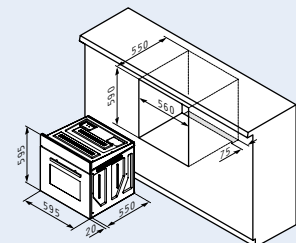

INSTALLATION