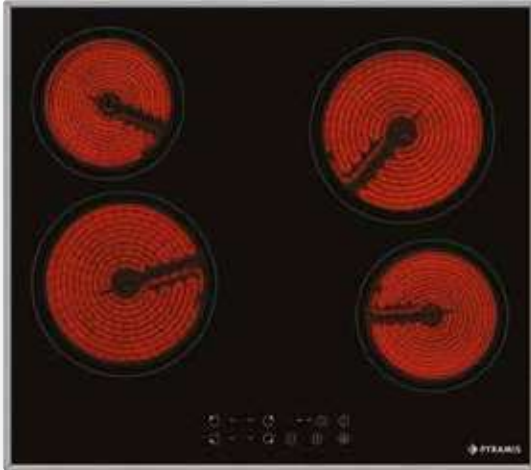

Hob 58HL 4008 Touch with Inox Frame

Ar. Number
034060501

NEW!