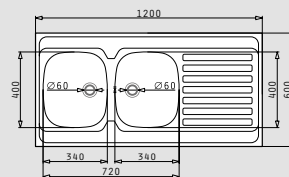

INTERNATIONAL (120x60) 2B 1D

- Sink dimensions
  1200 x 600mm
- Bowl dimensions
  340 x 400 x 150mm / 340 x 400 x 150mm
- Minimum base unit
  80cm
- Installation
  Onset - 4 sides down
- Overflow
  Bowl
- Reversible