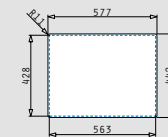

Flushmount installation