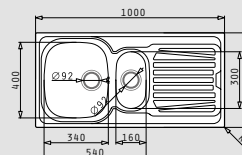

Suitable accessories			Suitable waste fittings		
525004801 Wooden chopping board	525002801 Steel basket	525000801 Transparent colander	521097301 Waste valve Ø92mm with bowl overflow	521097201 Waste valve Ø92mm	521055201 Siphon for sinks with 2 bowls of unequal depth