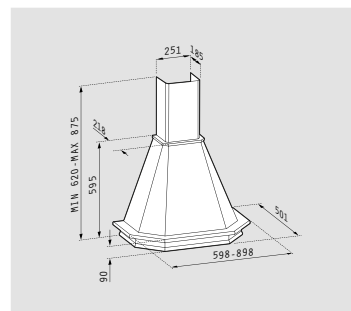

SPARE PARTS

- **Metallic filter for Rustic Chimney 60cm (1 item) - 065944101**
- **Metallic filter for Rustic Chimney 90cm (1 item) - 065947001**
- **Carbon filter set (2 items) - 065941201**