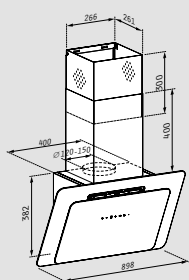

Vetrio Grey Glass

Width **60cm** Ar. Number **065039401**

Width **90cm** Ar. Number **065039701**

FEATURES

Material: **Inox & grey glass**

Width: **60cm / 90cm**

Extraction rate (IEC): **700m³/h**

Extraction rate (free flow): **1000m³/h**

Noise level: **41-68dB**

Motor: **230W**

Lighting: **LED spots**

Control: **Touch buttons**

Metallic filters: **1**

Energy class: **C**

SPARE PARTS

Metallic filter (1 item) - 065990401

Carbon filter set (2 items) - 065990601

Fiero White

Width **60cm** Ar. Number **065023301**

Width **90cm** Ar. Number **065023201**

FEATURES

Material: **White glass**

Width: **60cm / 90cm**

Extraction rate (IEC): **401m³/h**

Extraction rate (free flow): **650m³/h**

Noise level: **54-68dB**

Motor: **190W**

Lighting: **LED spots**

Control: **Touch buttons**

Metallic filters: **1**

Energy class: **D**

SPARE PARTS

Metallic filter for Fiero White 60cm (1 item) - 065979201

Metallic filter for Fiero White 60cm (1 item) - 065975201

Carbon filter set (2 items) - 065935901