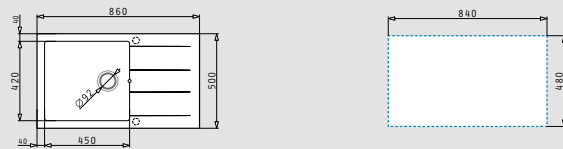

Packaging includes: Waste valve & space saver siphon.

Suitable accessories				
	525005701 Wooden chopping board		043000901 Steel colander	

Included waste fittings				
	521009001 Waste valve Ø92mm with bowl overflow		521058301 Space saver siphon for sinks with 1 bowl	