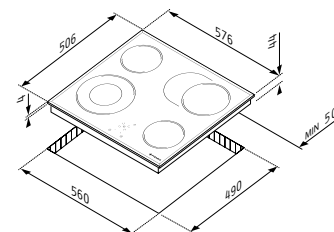

INSTALLATION

Hob 58HL 536 Touch Frameless White

Ar. Number
030061301

FEATURES

Dimensions: 576 x 506 x 44mm

Touch controls

9 function levels

Residual heat indicator