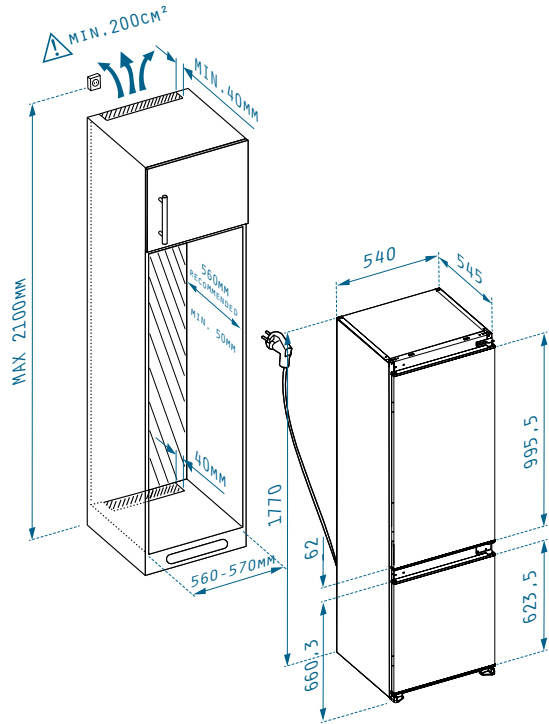

Built-In Refrigerator - Freezer BBI 177

Ar. Number
031000804

FEATURES

Dimensions: 177x54x54,5cm

3 adjustable glass shelves

1 vegetables drawer

Noise level: 38dB - S I L E N T

Static cooling system

Climatic class: NORMAL

Energy consumption: 0,75 kW/ 24h

4 star rating

Reversible door

Energy class: F

CAPACITY

Total capacity: **243 litres**

Refrigerator: **179 litres**

Freezer: **64 litres**