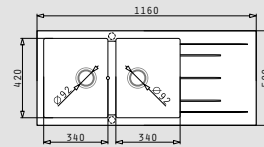

Suitable accessories	Included waste fittings
525005701 Wooden chopping board	521009001 Waste valve Ø92mm with bowl overflow
043000901 Steel colander	521001001 Waste valve Ø92mm
073024801 Steel basket	521058401 Space saver siphon for sinks with 2 bowls of equal depth