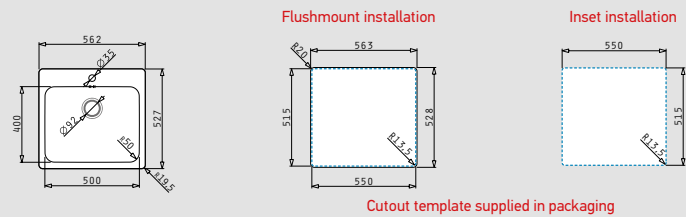

Suitable accessories	521006301				
	Ø92mm waste valve cover				

Included waste fittings	521101701	521058301		Also suitable	521102101
	Waste valve Ø92mm with bowl overflow	Space saver siphon for sinks with 1 bowl			Pop up waste valve Ø92mm with bowl overflow