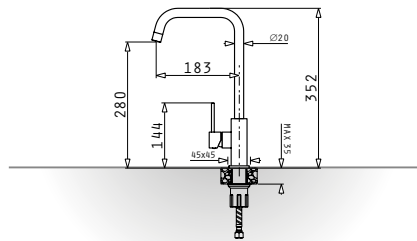

Adelita PVD

Stainless steel single lever mixer with ceramic disc mechanism

Finish	Ar. Number
GUN METAL	090928201
GOLD	090928101
COPPER	090928301

IDEAL FOR
ASTRIS
COLORA
SINKS