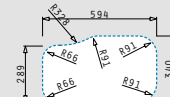

Included waste fittings		Suitable accessories					Included waste fittings				Also suitable	
	525000201 Transparent colander		525004701 Wooden chopping board	525004201 Steel basket	525000401 White basket	100060001 Steel colander		521101701 Waste valve Ø92mm with bowl overflow	521097201 Waste valve Ø92mm	521058501 Space saver siphon for sinks with 2 bowls of unequal depth		521097901 Pop up waste valve Ø92mm with bowl overflow