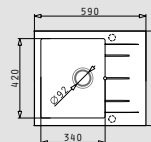

NEW COLOR

NEW COLOR

Color	Ar. number	Waste valve	Packaging
SNOW	079809011	Ø92mm	1 item / carton box
GRAPHITE CARBON	079809111	Ø92mm	1 item / carton box
DARK BEIGE	079809211	Ø92mm	1 item / carton box
IVORY	070106311	Ø92mm	1 item / carton box
INDUSTRIAL GREY	070106211	Ø92mm	1 item / carton box
IRON GREY	070036811	Ø92mm	1 item / carton box

Packaging includes: Waste valve & space saver siphon.