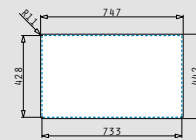

Flushmount installation