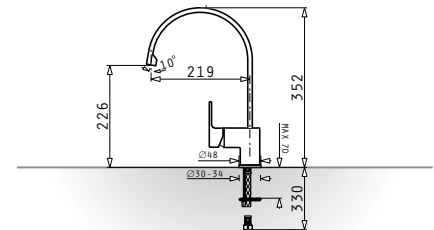

Arioso

Single lever mixer with ceramic disc mechanism

Finish	Ar. Number
CHROME	095061001