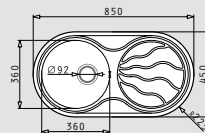

Suitable accessories

Suitable waste fittings