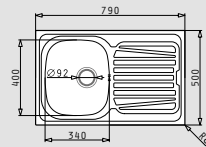

stainless steel sinks

SPARTA (79x50) 1B 1D

- Sink dimensions
  790 x 500mm
- Bowl dimensions
  340 x 400 x 150mm
- Minimum base unit
  45cm
- Installation
  Inset (**EASYFIX**)
- Bowl position
  Reversible
  No tap holes
- Overflow
  Bowl
- Reversible

Finish	Ar. number	Bowl position	Waste valve	Packaging
SATIN	100125701	Reversible No tap holes	Ø92mm	Cardboard sleeve
LINEN	100131201	Reversible No tap holes	Ø92mm	Cardboard sleeve

Suitable accessories	Suitable waste fittings
525004801 Wooden chopping board	525002801 Steel basket
	521097301 Waste valve Ø92mm with bowl overflow
	521055801 Siphon for sinks with 1 bowl

SPARTA (79x50) 2B

- Sink dimensions
  790 x 500mm
- Bowl dimensions
  340 x 400 x 150mm / 340 x 400 x 150mm
- Minimum base unit
  80cm
- Installation
  Inset (**EASYFIX**)
- Bowl position
  No tap holes
- Overflow
  Bowl

Finish	Ar. number	Tap holes	Waste valves	Packaging
SATIN	100129701	No tap holes	Ø92mm	Cardboard sleeve
LINEN	100131101	No tap holes	Ø92mm	Cardboard sleeve