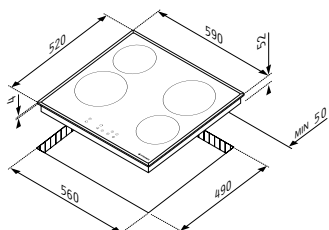

Front right: \varnothing 16,5cm - 1200W

INSTALLATION

Hob 29IN Induction 251 Touch Frameless

Ar. Number
034060401

NEW!

FEATURES

Dimensions: 288 x 520 x 60mm

Touch controls