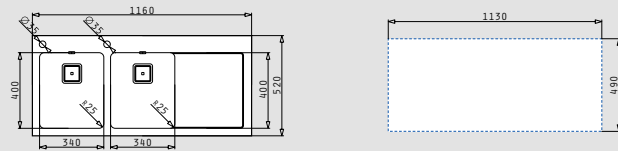

Suitable accessories				
043001701 Glass chopping board	043001201 Steel colander			

Included waste fittings				
521205401 Pop up square waste valve with bowl overflow	521205501 Square waste valve with bowl overflow	521055101 Siphon for sinks with 2 bowls of equal depth		

CRYSTALON (116x52) 2B 1D BLACK RH

- Sink dimensions
  1160 x 520mm
- Bowl dimensions
  340 x 400 x 200mm / 340 x 400 x 200mm
- Minimum base unit
  80cm
- Overflow
  Bowl
- Installation
  Inset