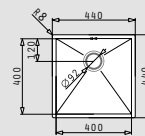

Cutout template supplied in packaging

Suitable accessories