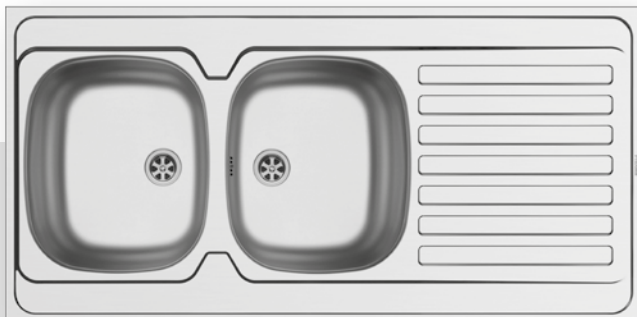

INTERNATIONAL (120x60) 2B 1D

- Sink dimensions
  1200 x 600mm
- Bowl dimensions
  340 x 400 x 150mm / 340 x 400 x 150mm
- Minimum base unit
  80cm
- Installation
  Onset - 4 sides down
- Overflow
  Bowl
- Reversible