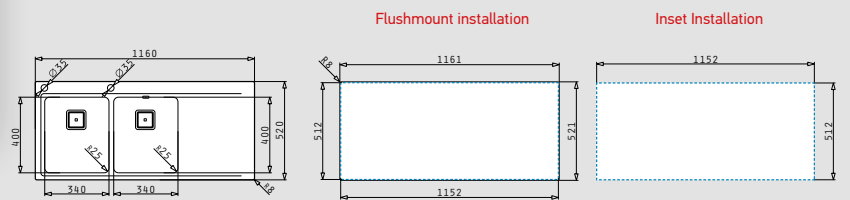

OLYNTHOS (116x52) 2B 1D LH

- Sink dimensions
  1160 x 520mm
- Bowl dimensions
  340 x 400 x 200mm / 340 x 400 x 200mm
- Minimum base unit
  80cm
- Overflow
  Bowl
- Installation
  Flushmount, inset

Finish	Ar. number	Tap holes	Waste valves	Packaging
BRUSHED	108911801	2 tap holes	Square	1 item / carton box
Carton box includes: Pop up waste valve, waste valve & siphon.				

Suitable accessories				
	043001501 Glass chopping board		043001201 Steel colander	

Included waste fittings				
	521205401 Pop up square waste valve with bowl overflow		521205901 Square waste valve	
			521055101 Siphon for sinks with 2 bowls of equal depth	

OLYNTHOS (116x52) 2B 1D RH

- Sink dimensions
  1160 x 520mm
- Bowl dimensions
  340 x 400 x 200mm / 340 x 400 x 200mm
- Minimum base unit
  80cm
- Overflow
  Bowl
- Installation
  Flushmount, inset

Finish	Ar. number	Tap holes	Waste valves	Packaging
BRUSHED	108911701	2 tap holes	Square	1 item / carton box
Carton box includes: Pop up waste valve, waste valve & siphon.