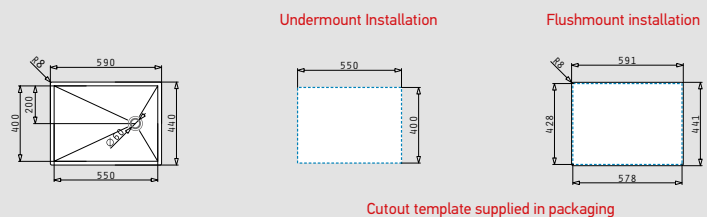

Finish	Ar. number	Installation type	Waste valve	Packaging
BRUSHED	100090501	Undermount	Ø92mm	1 item / carton box
BRUSHED	100091101	Flushmount	Ø92mm	1 item / carton box

Carton box includes: Waste valve.