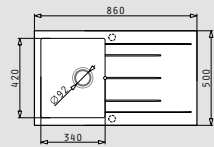

Color	Ar. number	Waste valve	Packaging
SNOW	079811311	Ø92mm	1 item / carton box
GRAPHITE CARBON	079811411	Ø92mm	1 item / carton box
DARK BEIGE	079811511	Ø92mm	1 item / carton box
IVORY	070105411	Ø92mm	1 item / carton box
INDUSTRIAL GREY	070137311	Ø92mm	1 item / carton box
IRON GREY	070037411	Ø92mm	1 item / carton box

Packaging includes: Waste valve & space saver siphon.