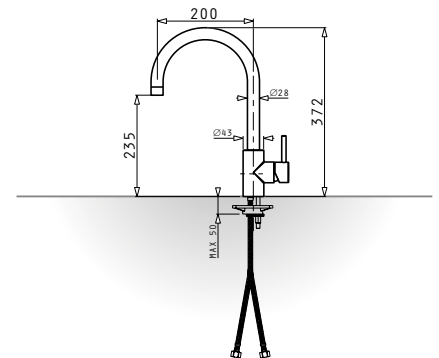

Marcatta Fusion

Single lever mixer
with ceramic disc mechanism

Finish	Ar. Number
CHROME & CARBON	090920301
CHROME & BEIGE	090920401