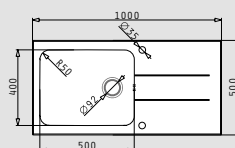

Suitable accessories

Included waste fittings