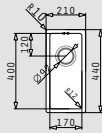

ASTRIS UNIVERSAL (17x40) 1B

NEW!

- Outer dimensions
  210 x 440mm
- Bowl dimensions
  170 x 400 x 170mm
- Minimum base unit
  30cm
- Overflow
  Bowl
- Installation
  Inset, flushmount, undermount

Finish	Ar. number	Waste valve	Packaging
BRUSHED	101060001	Ø92mm	1 item / carton box
Carton box includes: Waste valve.