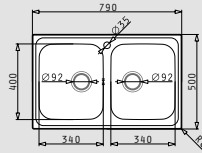

ATHENA EXTRA (79x50) 2B

- Sink dimensions
  790 x 500mm
- Bowl dimensions
  340 x 400 x 190mm / 340 x 400 x 190mm
- Minimum base unit
  80cm
- Overflow
  Bowl
- Installation
  Inset (**EASYFIX**)

Finish	Ar. number	Tap holes	Waste valves	Packaging
POLISHED	107153101	1 tap hole	Ø92mm	Cardboard sleeve
LINEN	107162301	1 tap hole	Ø92mm	Cardboard sleeve

Suitable accessories

Suitable waste fittings

ATHENA (86x50) 1B 1D

- Sink dimensions
  860 x 500mm
- Bowl dimensions
  340 x 400 x 180mm
- Minimum base unit
  45cm
- Overflow
  Bowl
- Installation
  Inset (**EASYFIX**)
- Reversible

Finish	Ar. number	Bowl position	Waste valve	Packaging
SATIN	100181801	Reversible 1+1 tap holes	Ø92mm	Cardboard sleeve
LINEN	100182201	Reversible 1+1 tap holes	Ø92mm	Cardboard sleeve

Suitable accessories

Suitable waste fittings