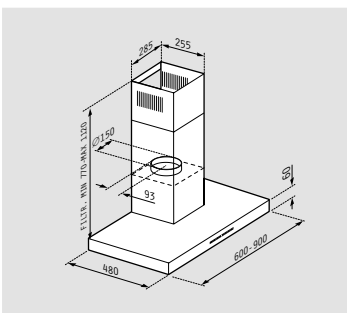

Agilo

Width **60cm** Ar. Number **065036301**

Width **90cm** Ar. Number **065036401**

NEW!

FEATURES

- **Material: Inox**
- **Width: 60cm / 90cm**
- **Extraction rate (IEC): 679m³/h**
- **Extraction rate (free flow): 1000m³/h**
- **Noise level: 48-63dB**
- **Motor: 250W**
- **Lighting: LED spots**
- **Control: Touch buttons**
- **Metallic filters: 1 (60cm), 3 (90cm)**
- **Energy class: A**

SPARE PARTS

- **Metallic filter for Agilo 60cm (1 item) - 065986501**
- **Metallic filter for Agilo 90cm (1 item) - 065981101**
- **Carbon filter set (2 items) - 065099701**

Cielo Ceiling

Ar. Number **065018501**

FEATURES

- **Material: Inox & safety glass**
- **Dimensions: 90 x 45cm**
- **Extraction rate (IEC): 625m³/h**
- **Extraction rate (free flow): 850m³/h**
- **Noise level: 48-71dB**
- **Motor: 250W**
- **Lighting: LED spots**
- **Control: Electronic buttons**
- **Metallic filters: 1**
- **Energy class: D**

SPARE PARTS

- **Metallic filter (1 item) - 065945601**
- **Carbon filter (1 item) - 065941401**