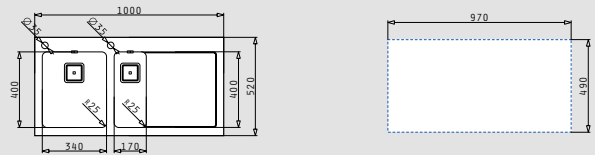

Suitable accessories	Included waste fittings
043001701 Glass chopping board	043001201 Steel colander
	521205401 Pop up square waste valve with bowl overflow
	521205501 Square waste valve with bowl overflow
	521055201 Siphon for sinks with 2 bowls of unequal depth

CRYSTALON (100x52) 1 1/2B 1D WHITE LH

- Sink dimensions
  1000 x 520mm
- Bowl dimensions
  170 x 400 x 140mm / 340 x 400 x 200mm
- Minimum base unit
  60cm
- Installation
  Inset
- Overflow
  Bowl