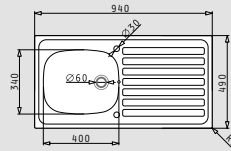

stainless steel sinks

BS INSET (94x49) 1B 1D REV

- Sink dimensions
  940 x 490mm
- Bowl dimensions
  400 x 340 x 150mm
- Minimum base unit
  50cm
- Overflow
  Bowl
- Installation
  Inset (**EASYFIX**)

Finish	Ar. number	Bowl position	Waste valve	Packaging
SATIN	100165801	Reversible 1+1 tap holes	Ø60mm	Cardboard sleeve

Suitable accessories

525004801 Wooden chopping board	525002801 Steel basket				

Suitable waste fittings

521101301 Waste valve Ø60mm with round bowl overflow	521055801 Siphon for sinks with 1 bowl				

BS INSET (131x51) 1B 2D

- Sink dimensions
  1310 x 510mm
- Bowl dimensions
  400 x 340 x 150mm
- Minimum base unit
  45cm
- Overflow
  Bowl
- Installation
  Inset

Finish	Ar. number	Tap holes	Waste valve	Packaging
SATIN	105043001	2 tap holes	Ø92mm	Cardboard sleeve