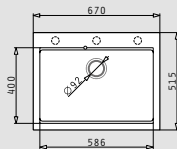

- Sink dimensions
  670 x 515mm
- Bowl dimensions
  586 x 400 x 190mm
- Minimum base unit
  80cm
- Installation
  Inset, undermount
- Overflow
  Bowl

Color	Ar. number	Waste valve	Packaging
SNOW	070215311	Ø92mm	1 item / carton box
GRAPHITE CARBON	070201601	Ø92mm	1 item / carton box
DARK BEIGE	070201401	Ø92mm	1 item / carton box
IVORY	070215411	Ø92mm	1 item / carton box
INDUSTRIAL GREY	070201501	Ø92mm	1 item / carton box
IRON GREY	070215511	Ø92mm	1 item / carton box

Packaging includes: Waste valve, space saver siphon & wooden chopping board.