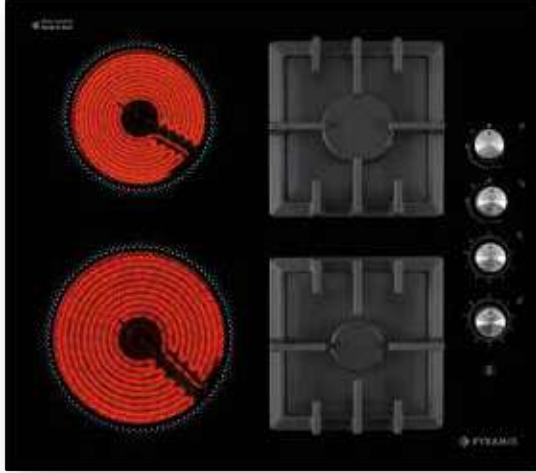

FEATURES

- Dimensions: 593 x 520 x 50mm
- Rheostatic control knobs
- 9 function levels (highlight zones)
- Automatic ignition (gas zones)
- Cast iron pan support (gas zones)
- Accessories set for gas bottle adaptation