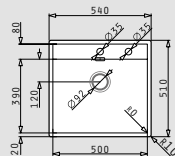

KRYPTO (44x51) 1B

NEW!

- Sink dimensions
  440 x 510mm
- Bowl dimensions
  400 x 390 x 200mm
- Minimum base unit
  45cm
- Overflow
  Bowl
- Installation
  Inset, flushmount, undermount

Finish	Ar. Number	Tap holes	Waste valve	Packaging
BRUSHED	101062001	2 tap holes	Ø92mm	1 item / carton box

Carton box includes: Waste valve.

Suitable accessories

521006301 Ø92mm waste valve cover				

Included waste fittings

521102501 Waste valve Ø92mm with bowl overflow			

Also suitable

521058301 Space saver siphon for sinks with 1 bowl	521102401 Pop up waste valve Ø92mm with bowl overflow

KRYPTO (54x51) 1B

NEW!

- Sink dimensions
  540 x 510mm
- Bowl dimensions
  500 x 390 x 200mm
- Minimum base unit
  60cm
- Overflow
  Bowl
- Installation
  Inset, flushmount, undermount

Finish	Ar. Number	Tap holes	Waste valve	Packaging
BRUSHED	101062101	2 tap holes	Ø92mm	1 item / carton box

Carton box includes: Waste valve.

Suitable accessories

521006301 Ø92mm waste valve cover				

Included waste fittings

521102501 Waste valve Ø92mm with bowl overflow			

Also suitable

521058301 Space saver siphon for sinks with 1 bowl	521102401 Pop up waste valve Ø92mm with bowl overflow