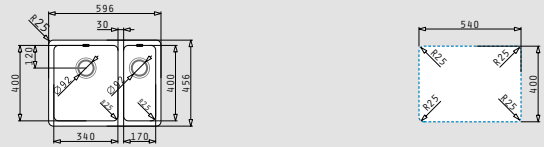

Cutout template supplied in packaging

Suitable accessories								
	043001701 Glass chopping board	043001201 Steel colander	521006301 Ø92mm waste valve cover					
Included waste fittings	X2 							
	521102501 Waste valve Ø92mm with bowl overflow	521058501 Space saver siphon for sinks with 2 bowls of unequal depth						
								Also suitable
							521102401 Pop up waste valve Ø92mm with bowl overflow	

LYDIA (60x46) 1 1/2B RH

- Outer dimensions
  596 x 456mm
- Bowl dimensions
  170 x 400 x 140mm / 340 x 400 x 200mm
- Minimum base unit
  60cm
- Overflow
  Bowl
- Installation
  Undermount