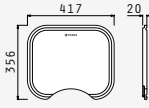

525004701

Wooden chopping board
for bowl **34x40cm**