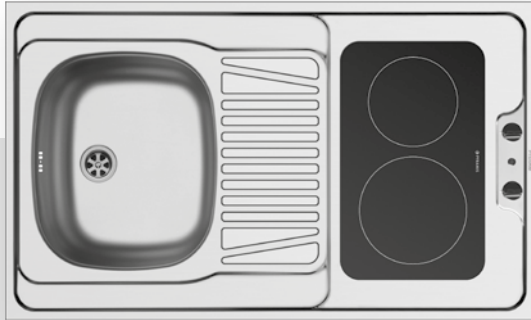

Suitable accessories

525004801
Wooden chopping board

525002801
Steel basket

Included waste fittings

521099801
Waste valve Ø60mm with bowl overflow

PANTRY (100x60x5,5) 1B 1D WITH CERAMIC HOBS

- Pantry dimensions
1000 x 600 x 55mm
- Bowl dimensions
340 x 400 x 150mm
- Minimum base unit
45cm
- Installation
Onset - **4 sides down**
- Overflow
Bowl
- Reversible