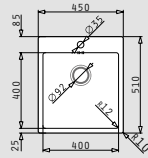

istros FM series

ISTROS FM (45x51) 1B

- Sink dimensions
450 x 510mm
- Bowl dimensions
400 x 400 x 200mm
- Minimum base unit
45cm
- Overflow
Bowl
- Installation
Flushmount

Finish	Ar. number	Tap holes	Waste valve	Packaging
BRUSHED	101054801	1 tap hole	Ø92mm	1 item / carton box
Carton box includes: Waste valve & space saver siphon.				