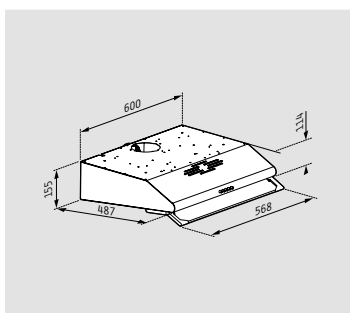

SPARE PARTS

Metallic filter (1 item) - **065962301**

Carbon filter set (2 items) - **065949201**