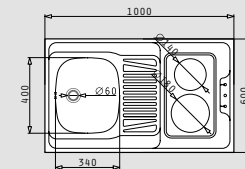

Built-In Hobs

- 1 Ceramic (2900W - Total Power)
- 1 Rapid Cooking Plate 140mm, 1200W, 230V
- 1 Rapid Cooking Plate 180mm, 1700W, 230V
- Ready to plug in
- Silicon Safety Cable
- Thermostat on both plates
- Function Light Indicator
- 2 Switches of 7 Levels