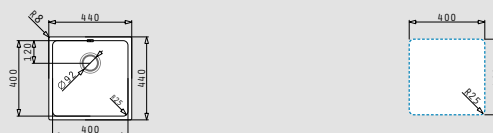

Cutout template supplied in packaging

Suitable accessories								
	043001701 Glass chopping board	043001201 Steel colander	521006301 Ø92mm waste valve cover					
Included waste fittings								
	521102501 Waste valve Ø92mm with bowl overflow							
Also suitable								
	521102401 Pop up waste valve Ø92mm with bowl overflow							

LYDIA (45x40) 1B

- Outer dimensions
  490 x 440mm
- Bowl dimensions
  450 x 400 x 200mm
- Minimum base unit
  50cm
- Installation
  Undermount
- Overflow
  Bowl