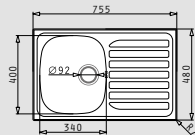

Suitable accessories

525004801 Wooden chopping board	525002801 Steel basket			

Suitable waste fittings

521097301 Waste valve Ø92mm with bowl overflow	521055801 Siphon for sinks with 1 bowl